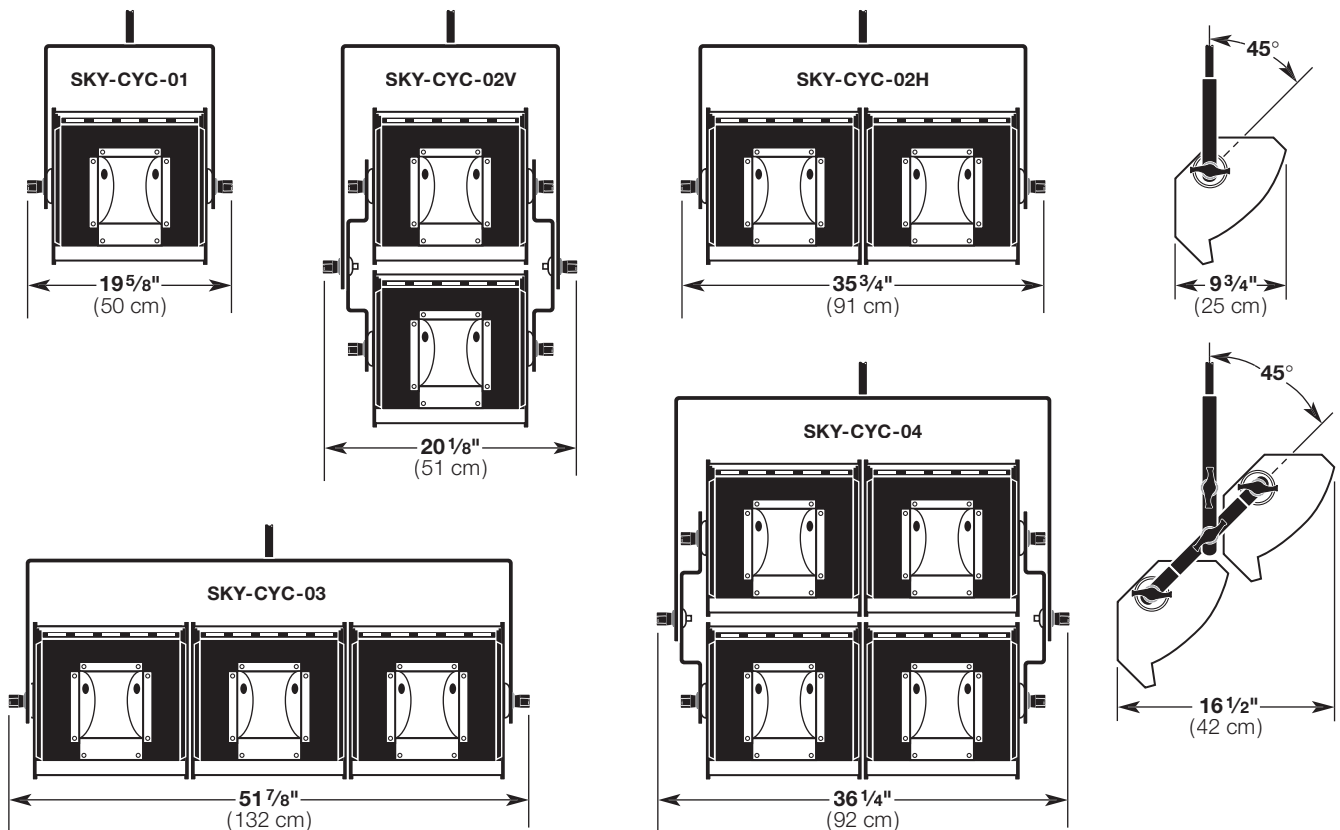

BORDERLIGHTS

Catalog Numbers

SKY-CYC-01 SKY-CYC-03

SKY-CYC-02H SKY-CYC-04

SKY-CYC-02V

Fixture Type:

A lightweight, wide spread, luminaire designed to provide and even wash of light on cycloramas; the four light sky cyc, when mounted 8 feet from the cyc, 12 feet on center will typically provide better than 1.3 to 1 uniformity between luminaires with a minimum of 176 footcandles at the bottom of a 20' cyc. Available in many configurations, the SKY-CYC is ideally suited for use in theatres and television studios as a compact, lightweight means of lighting large cycloramas from above.

Specifications subject to change without notice

1500 WATTS

SKY-CYC

Features

- Die-cast and sheet steel construction
- Broad even distribution
- High efficiency reflector
- Wide spacing – 12' O.C. typical
- Multiple mounting configurations
- Safety screen(s), color frame and safety cable with spring clip included
- U.L. and c.U.L. listed for 1500 watts
- Made in the USA

Specifications

Housing: Sheet aluminum and die-cast and aluminum construction.

Materials: Construction employs all corrosion-resistant materials and hardware.

Rating: 120 volts AC/DC operation, 12.5/6.25 amps, 1500 watts maximum per section.

Socket: Recessed single contact, two provided per section. Tool free relamping.

Cable: 36" Teflon leads encased in black fiberglass sleeving, one set of leads provided per section.

Yoke: 1/8"x2" extruded aluminum channel with dual handles.