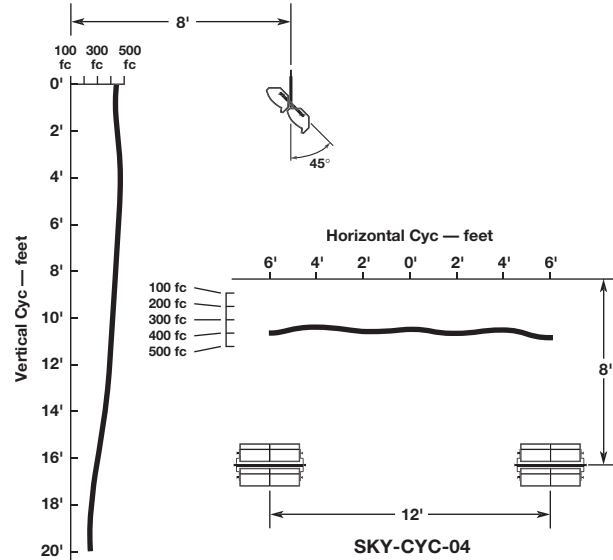

Specifications subject to change without notice

1500 WATTS

SKY-CYC

Features

- Die-cast and sheet steel construction
- Broad even distribution
- High efficiency reflector
- Wide spacing – 12' O.C. typical
- Multiple mounting configurations
- Safety screen(s), color frame and safety cable with spring clip included
- U.L. and c.U.L. listed for 1500 watts
- Made in the USA

Socket: Recessed single contact, two provided per section. Tool free relamping.

Cable: 36" Teflon leads encased in black fiberglass sleeving, one set of leads provided per section.

Yoke: 1/8"x2" extruded aluminum channel with dual handles.

Weight: Approx; 12 lbs. (5.4 kg.) for SKY-CYC-01.
 Approx; 22 lbs. (9.9 kg.) for SKY-CYC-02H.
 Approx; 37 lbs. (16.7 kg.) for SKY-CYC-02V.
 Approx; 28 lbs. (12.6 kg.) for SKY-CYC-03.
 Approx; 52 lbs. (23.4 kg.) for SKY-CYC-04.