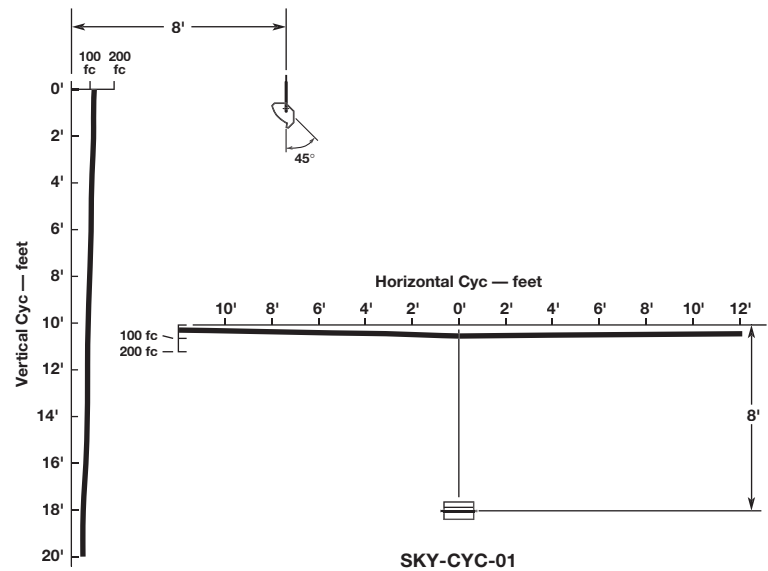

Specifications subject to change without notice

1500 WATTS

SKY-CYC

Features

- Die-cast and sheet steel construction
- Broad even distribution
- High efficiency reflector
- Wide spacing – 12' O.C. typical
- Multiple mounting configurations
- Safety screen(s), color frame and safety cable with spring clip included
- U.L. and c.U.L. listed for 1500 watts
- Made in the USA

Socket: Recessed single contact, two provided per section. Tool free relamping.

Cable: 36" Teflon leads encased in black fiberglass sleeving, one set of leads provided per section.

Yoke: 1/8"x2" extruded aluminum channel with dual handles.

Weight: Approx; 12 lbs. (5.4 kg.) for SKY-CYC-01.
 Approx; 22 lbs. (9.9 kg.) for SKY-CYC-02H.
 Approx; 37 lbs. (16.7 kg.) for SKY-CYC-02V.
 Approx; 28 lbs. (12.6 kg.) for SKY-CYC-03.
 Approx; 52 lbs. (23.4 kg.) for SKY-CYC-04.