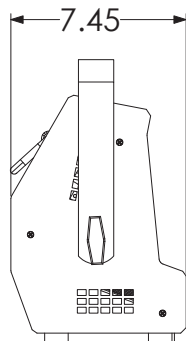

SPECTRA CYC 100

The Spectra Cyc is a 100 Watt cyclorama/wall wash luminaire utilizing high output Luxeon Rebel LED emitters. Designed for theatrical and architectural applications, the Spectra Cyc blends color via a patented LED lens and reflector combination which reduces pixelization from direct view. The on-board power supply allows for direct power & data input which can be daisy chained through up to 20 units. Designed for use on 6'-8' centers, individual units can be linked side by side for greater saturation of light. The Spectra Cyc is compatible with both DMX and RDM protocols, and comes with a library of pre-programmed single colors and various color mixes. Units can be utilized for both floor and Sky-Cyc applications.

WASH LIGHTING

Catalog Numbers

SSCYC100-*.**

100 WATT SPECTRA CYC 100 Features

- Available in 4 Standard LED color configurations: *RGBA, RGBW, 3K White or 3K-6K Tunable White[†]*.
- Convection Cooled
- Asymmetrical reflector designed for broad, even distribution
- On-board multi-voltage power supply 100-240VAC.
- Feed through power and data capabilities using powerCON and 5-pin XLR connectors.
- Compatible with DMX and RDM protocols.
- Push button addressing.
- Pre-programmed modes for fixed colors, timed color changes and strobes.
- 11 lbs.
- ETL & cETL listed.
- Made in the USA

Model Number	
SSCYC100-*.**	Spectra Cyc 100W Luminaire with power and data passthroughs
* (LED Array)	Add the following code for the LED Array: RGBA, RGBW, 3K, or 3K6K[†]
** (Body Color)	Add the following code for housing Color: B=Black, W=White, S=Silver

[†] (custom array options also available)