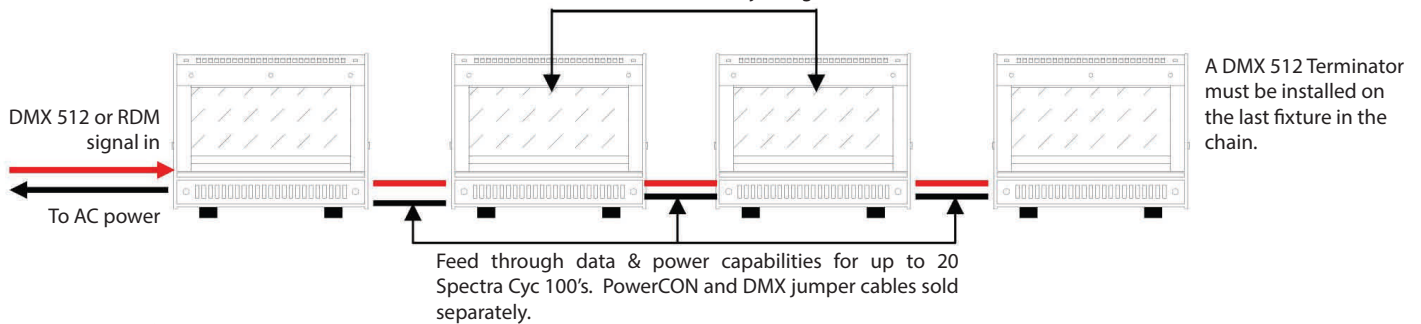

RED

Illuminance at a Distance			
Dist.	Center Beam FC	Beam Width	
		V Spread(38°)	H Spread(82°)
1.7 ft	16.31 fc	1.1 ft	2.9 ft
3.3 ft	4.08 fc	2.3ft	5.8 ft
5.0 ft	1.81 fc	3.4 ft	8.7 ft
6.7 ft	1.02 fc	4.6 ft	11.6 ft
8.3 ft	0.65 fc	5.7 ft	14.5 ft
10 ft	0.45 fc	6.9 ft	17.4 ft

GREEN

Illuminance at a Distance			
Dist.	Center Beam FC	Beam Width	
		V Spread(38°)	H Spread(82°)
1.7 ft	60.80 fc	1.1 ft	2.9 ft
3.3 ft	15.20 fc	2.3ft	5.8 ft
5.0 ft	6.76 fc	3.4 ft	8.8 ft
6.7 ft	3.80 fc	4.6 ft	11.7 ft
8.3 ft	2.43 fc	5.7 ft	14.6 ft
10 ft	1.69 fc	6.9 ft	17.5 ft

BLUE

Illuminance at a Distance			
Dist.	Center Beam FC	Beam Width	
		V Spread(38°)	H Spread(82°)
1.7 ft	5.80 fc	1.2 ft	2.8 ft
3.3 ft	1.45 fc	2.3ft	5.6 ft
5.0 ft	0.64 fc	3.5 ft	8.5 ft
6.7 ft	0.36 fc	4.6 ft	11.3 ft
8.3 ft	0.23 fc	5.8 ft	14.1 ft
10 ft	0.16 fc	7.0 ft	16.9 ft

AMBER

Illuminance at a Distance			
Dist.	Center Beam FC	Beam Width	
		V Spread(38°)	H Spread(82°)
1.7 ft	56.41 fc	1.1 ft	2.9 ft
3.3 ft	14.10 fc	2.3ft	5.8 ft
5.0 ft	6.27 fc	3.4 ft	8.7 ft
6.7 ft	3.53 fc	4.6 ft	11.6 ft
8.3 ft	2.26 fc	5.7 ft	14.5 ft
10 ft	1.57 fc	6.9 ft	17.4 ft

Maximum recommended spacing is 6' on center, 2'-4' back from lighted area. For a brighter, more saturated effect, Spectra Cyc's can be set closer or linked directly to the next via a joining bracket - SS-CYC-LINK