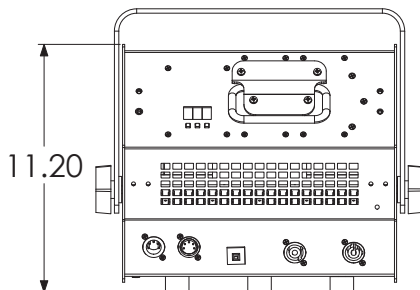

## SPECTRA CYC 100

The Spectra Cyc is a 100 Watt cyclorama/wall wash luminaire utilizing high output Luxeon Rebel LED emitters. Designed for theatrical and architectural applications, the Spectra Cyc blends color via a patented LED lens and reflector combination which reduces pixelization from direct view. The on-board power supply allows for direct power & data input which can be daisy chained through up to 20 units. Designed for use on 6'-8' centers, individual units can be linked side by side for greater saturation of light. The Spectra Cyc is compatible with both DMX and RDM protocols, and comes with a library of pre-programmed single colors and various color mixes. Units can be utilized for both floor and Sky-Cyc applications.

### 100 WATT SPECTRA CYC 100 Features

- Available in 4 Standard LED color configurations: *RGBA, RGBW, 3K White or 3K-6K Tunable White<sup>†</sup>*.
- Convection Cooled
- Asymmetrical reflector designed for broad, even distribution
- On-board multi-voltage power supply 100-240VAC.
- Feed through power and data capabilities using powerCON and 5-pin XLR connectors.
- Compatible with DMX and RDM protocols.
- Push button addressing.
- Pre-programmed modes for fixed colors, timed color changes and strobes.
- 11 lbs.
- ETL & cETL listed.
- Made in the USA

**Reflector:** Proprietary curve, specular aluminum

**Rating:** Multi-Voltage; 100-240 volt AC operation

**Data Ports:** 1 Male & 1 Female flush mount 5-Pin XLR

**Power Cable:** 5' total length powerCON in and standard connector.