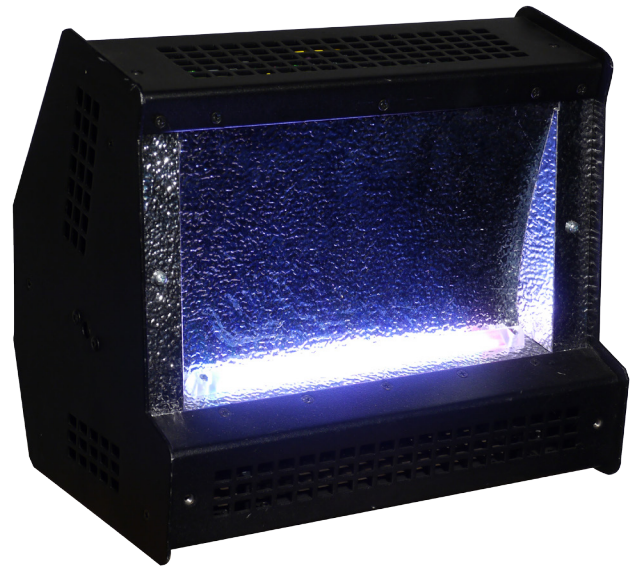

## SPECTRA CYC 100

The Spectra Cyc is a 100 Watt cyclorama/wall wash luminaire utilizing high output Luxeon Rebel LED emitters. Designed for theatrical and architectural applications, the Spectra Cyc blends color via a patented LED lens and reflector combination which reduces pixelization from direct view. The on-board power supply allows for direct power & data input which can be daisy chained through up to 20 units. Designed for use on 6'-8' centers, individual units can be linked side by side for greater saturation of light. The Spectra Cyc is compatible with both DMX and RDM protocols, and comes with a library of pre-programmed single colors and various color mixes. Units can be utilized for both floor and Sky-Cyc applications.

### 100 WATT SPECTRA CYC 100 Features

- Available in 4 Standard LED color configurations: *RGBA, RGBW, 3K White or 3K-6K Tunable White<sup>†</sup>*.
- Convection Cooled
- Asymmetrical reflector designed for broad, even distribution
- On-board multi-voltage power supply 100-240VAC.
- Feed through power and data capabilities using powerCON and 5-pin XLR connectors.
- Compatible with DMX and RDM protocols.
- Push button addressing.
- Pre-programmed modes for fixed colors, timed color changes and strobes.
- 11 lbs.
- ETL & cETL listed.
- Made in the USA

Model Number	
SSCYC100-*.**	Spectra Cyc 100W Luminaire with power and data passthroughs
* (LED Array)	Add the following code for the LED Array: RGBA, RGBW, 3K, or 3K6K <sup>†</sup>
** (Body Color)	Add the following code for housing Color: B=Black, W=White, S=Silver