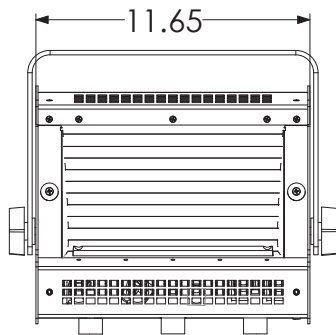

SPECTRA CYC 100

The Spectra Cyc is a 100 Watt cyclorama/wall wash luminaire utilizing high output Luxeon Rebel LED emitters. Designed for theatrical and architectural applications, the Spectra Cyc blends color via a patented LED lens and reflector combination which reduces pixelization from direct view. The on-board power supply allows for direct power & data input which can be daisy chained through up to 20 units. Designed for use on 6'-8' centers, individual units can be linked side by side for greater saturation of light. The Spectra Cyc is compatible with both DMX and RDM protocols, and comes with a library of pre-programmed single colors and various color mixes. Units can be utilized for both floor and Sky-Cyc applications.

WASH LIGHTING

Catalog Numbers

SSCYC100-*.**

100 WATT SPECTRA CYC 100 Features

- Available in 4 Standard LED color configurations: *RGBA, RGBW, 3K White or 3K-6K Tunable White[†]*.
- Convection Cooled
- Asymmetrical reflector designed for broad, even distribution
- On-board multi-voltage power supply 100-240VAC.
- Feed through power and data capabilities using powerCON and 5-pin XLR connectors.
- Compatible with DMX and RDM protocols.
- Push button addressing.
- Pre-programmed modes for fixed colors, timed color changes and strobes.
- 11 lbs.
- ETL & cETL listed.
- Made in the USA

Model Number	
SSCYC100-*.**	Spectra Cyc 100W Luminaire with power and data passthroughs
* (LED Array)	Add the following code for the LED Array: RGBA, RGBW, 3K, or 3K6K[†]
** (Body Color)	Add the following code for housing Color: B=Black, W=White, S=Silver

[†] (custom array options also available)