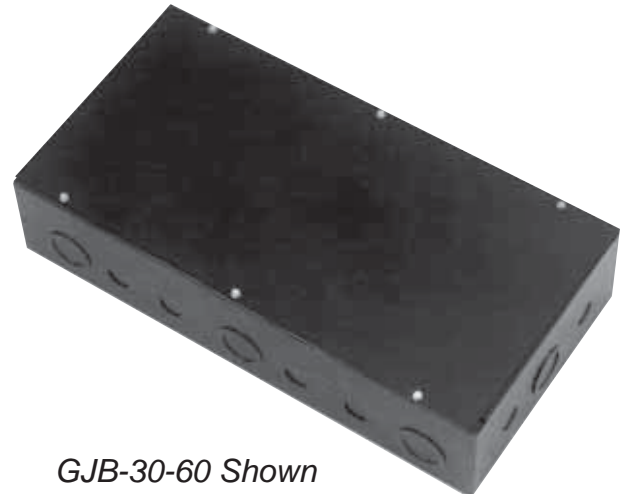

## GRIDIRON JUNCTION BOXES

**GJB-6-12 / 6 Circuit, 12 Wire**

**GJB-8-16 / 8 Circuit, 16 Wire**

**GJB-12-24 / 12 Circuit, 24 Wire**

**GJB-16-32 / 16 Circuit, 32 Wire**

**GJB-20-40 / 20 Circuit, 40 Wire**

**GJB-24-48 / 24 Circuit, 48 Wire**

**GJB-30-60 / 30 Circuit, 60 Wire**

*GJB-30-60 Shown*

The Gridiron Junction Box is a surface mount wiring device usually attached to the grid. It is used to connect the wires within conduit to the multi-conductor flexible cable which feeds strip lighting devices or connector strips. These boxes may be located anywhere where wire connections are required, and are available in many sizes.

### ***Product Features:***

- 18 gauge steel enclosure provided with a plurality of knockouts
- All mounting hardware included
- Available in a multitude of sizes
- Barrier type terminal strips provided for fast, neat connections
- Baked epoxy sandtex, electrostatic application finish
- cETLus listed
- Made in the USA

**Specifications**

**Materials:** 18-Gauge Steel  
**Finish:** Black, Baked Epoxy Sandtex, Electrostatic Finish  
**Dimensions:** See Drawing and Chart Below  
**Compliance:** cETLus

**Ordering Information**