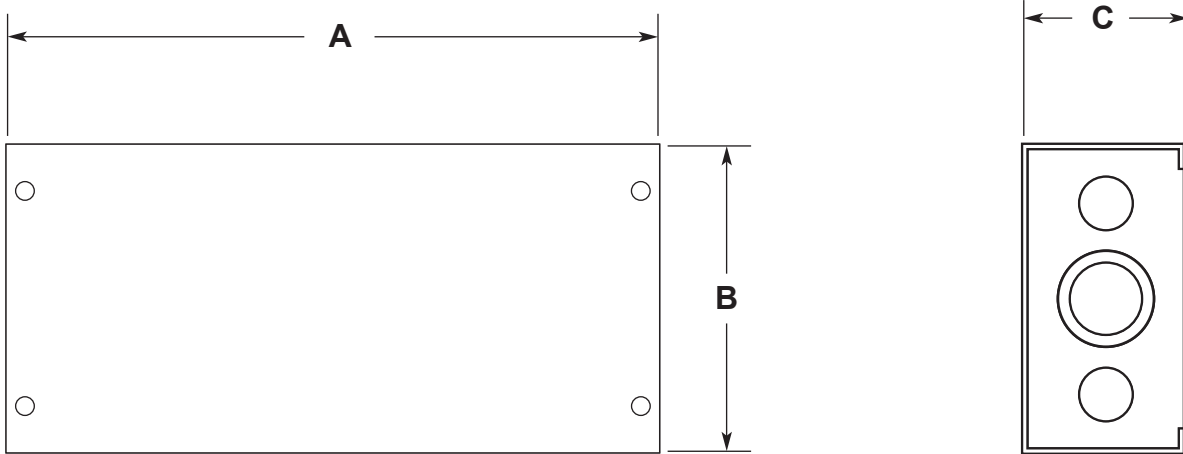

**GJB-30-60 / 30 Circuit, 60 Wire**

*GJB-30-60 Shown*

The Gridiron Junction Box is a surface mount wiring device usually attached to the grid. It is used to connect the wires within conduit to the multi-conductor flexible cable which feeds strip lighting devices or connector strips. These boxes may be located anywhere where wire connections are required, and are available in many sizes.

### ***Product Features:***

- 18 gauge steel enclosure provided with a plurality of knockouts
- All mounting hardware included
- Available in a multitude of sizes
- Barrier type terminal strips provided for fast, neat connections
- Baked epoxy sandtex, electrostatic application finish
- cETLus listed
- Made in the USA

**Specifications**

**Materials:** 18-Gauge Steel  
**Finish:** Black, Baked Epoxy Sandtex, Electrostatic Finish  
**Dimensions:** See Drawing and Chart Below  
**Compliance:** cETLus

**Ordering Information**

Dimensions			
Model	A	B	C
GJB-6-12	12 in / 30.5 cm	5.5 in. / 14 cm	3.0 in / 8 cm
GJB-8-16	12 in / 30.5 cm	5.5 in. / 14 cm	3.0 in / 8 cm
GJB-12-24	18 in / 45.8 cm	5.5 in. / 14 cm	3.0 in / 8 cm
GJB-16-32	18 in / 45.8 cm	5.5 in. / 14 cm	3.0 in / 8 cm
GJB-20-40	22 in / 55.9 cm	5.5 in. / 14 cm	3.0 in / 8 cm
GJB-24-48	26 in / 66 cm	5.5 in. / 14 cm	3.0 in / 8 cm
GJB-30-60	18 in / 45.8 cm	12 in. / 30.5 cm	4.0 in / 10.2 cm