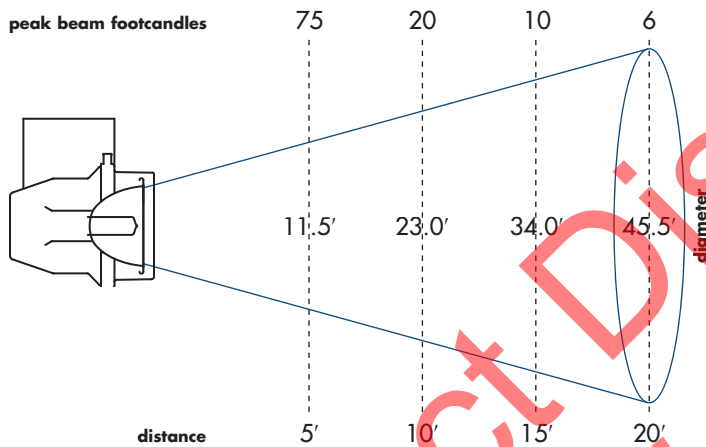

ORDERING INFORMATION

model	wattage	color
Part Number: IQ38C-T6	-	(B)lack
	39	(W)hite
	70	(S)ilver
	150	(X) Custom

PHOTOMETRIC DATA WITH 70-WATT LAMP

Conversion Factors
39 Watt Lamp = f.c. x .24
70 Watt Lamp = f.c. x .48
Lux: = f.c. x .0929