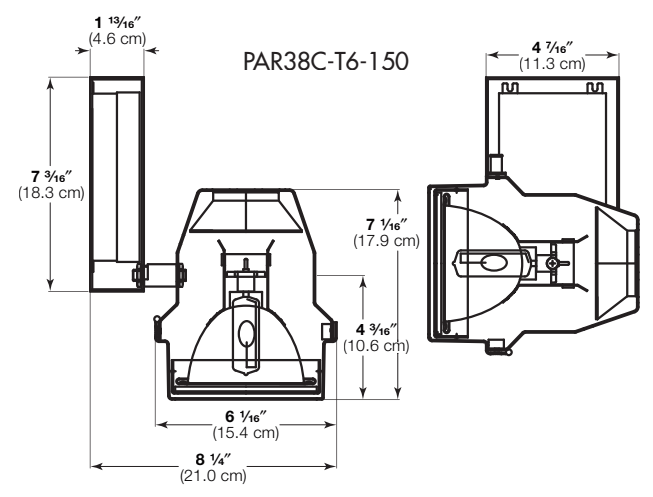

Specifications subject to change without notice.

39-, 70-, OR 150-WATT
ARCHITECTURAL IQ38C-T6
Spot/Floodlight Series

Features

- Utilizes 12,000 hour T6 CDM lamps
- Compact extruded and spun aluminum construction
- Low-noise, high-efficiency electronic ballast
- Dual swivel positioning system with degree markings
- Track adapter and canopy-mount versions available
- Pyrex safety lens
- U.L.- and c.U.L.-listed
- Made in the USA

Specifications

Housing: Compact extruded and spun aluminum construction.

Materials: Corrosion-resistant materials.

Reflector: Aluminum, elliptical design.

Lens: Clear Pyrex.

Lamp/Socket: 39W, 70W or 150W UV-block G12 ceramic metal halide lamp. 5kV pulse-rated socket.

Accessories: Internal holder accepts 4¹/₁₆"-diameter accessories.

Finish: Black TGIC polyester, electrostatic application. White and silver also available.

Weight: Approx. 7 lbs. (3.2 Kg.) for 39W or 70W versions; approx. 8 lbs. (3.6 Kg) for 150W version.

ORDERING INFORMATION

model	wattage	color
Part Number: IQ38C-T6	-	(B)lack
	39	(W)hite
	70	(S)ilver
	150	(X) Custom

PHOTOMETRIC DATA WITH 70-WATT LAMP

Conversion Factors
39 Watt Lamp = f.c. x .24
70 Watt Lamp = f.c. x .48
Lux: = f.c. x .0929