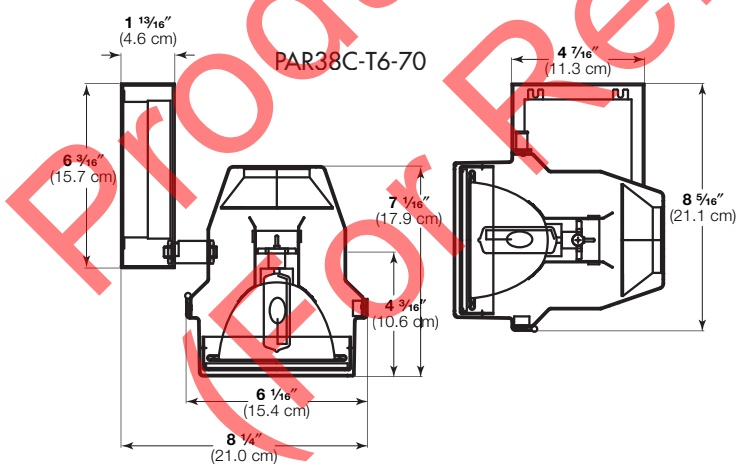

Specifications subject to change without notice.

39-, 70-, OR 150-WATT
ARCHITECTURAL IQ38C-T6
Spot/Floodlight Series

Features

- Utilizes 12,000 hour T6 CDM lamps
- Compact extruded and spun aluminum construction
- Low-noise, high-efficiency electronic ballast
- Dual swivel positioning system with degree markings
- Track adapter and canopy-mount versions available
- Pyrex safety lens
- U.L.- and c.U.L.-listed
- Made in the USA

Specifications

Housing: Compact extruded and spun aluminum construction.

Materials: Corrosion-resistant materials.

Reflector: Aluminum, elliptical design.

Lens: Clear Pyrex.

Lamp/Socket: 39W, 70W or 150W UV-block G12 ceramic metal halide lamp. 5kV pulse-rated socket.

Accessories: Internal holder accepts 4¹/₁₆"-diameter accessories.

Finish: Black TGIC polyester, electrostatic application. White and silver also available.

Weight: Approx. 7 lbs. (3.2 Kg.) for 39W or 70W versions; approx. 8 lbs. (3.6 Kg) for 150W version.

ORDERING INFORMATION

model	wattage	color
Part Number: IQ38C-T6	-	(B)lack
	39	(W)hite
	70	(S)ilver
	150	(X) Custom

PHOTOMETRIC DATA WITH 70-WATT LAMP

Conversion Factors
39 Watt Lamp = f.c. x .24
70 Watt Lamp = f.c. x .48
Lux: = f.c. x .0929