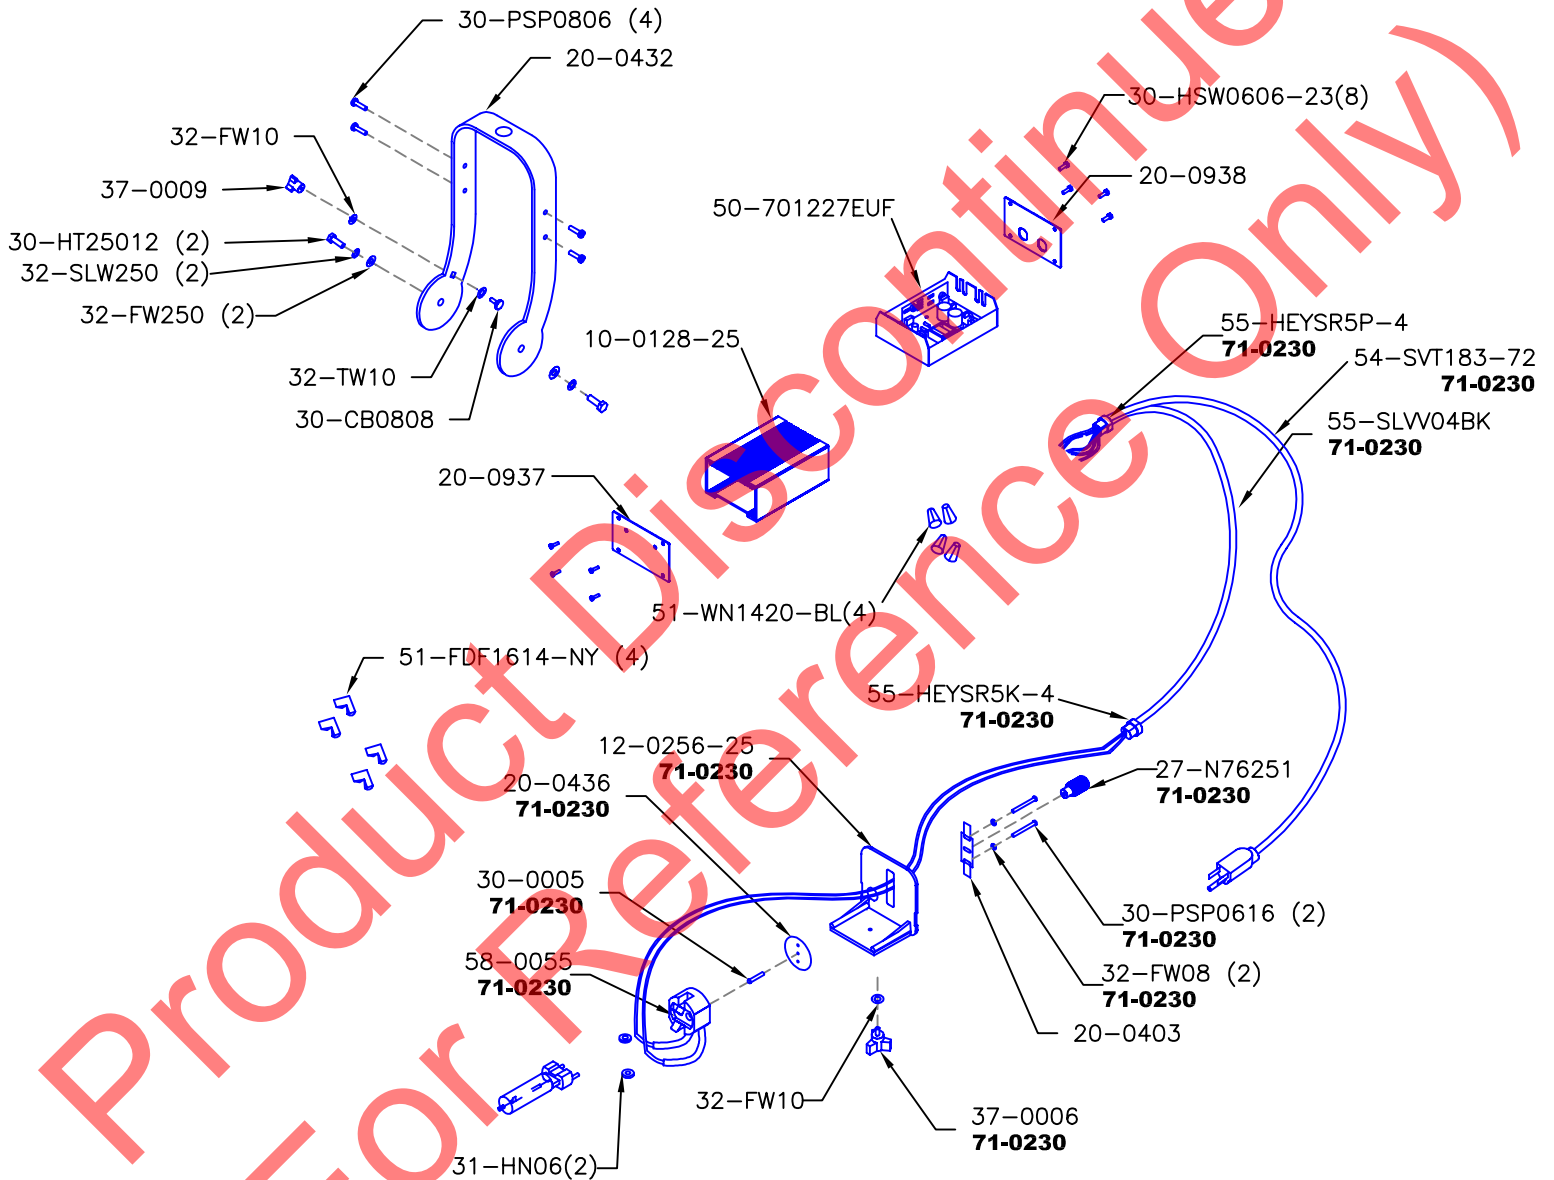

CDM Master Ellipse Body

Catalog No:	Assy No:	Description:	Revision:	Section:
MAC		Master Ellipse Body	G	12.1.1

Color Code: ● = Object ● = MFG. Number-Not for Sale ● = Obsolete ● = Part Number/Note **●** = Sub-Assembly

ALTMAN

Altman Lighting Co. Inc.
 57 Alexander St., Yonkers, NY, 10701
 Ph: (914) 476-7987 Fax: (914) 963-7304
<http://www.altmanltg.com>

Master Ellipse Yoke & Ballast

Catalog No:	Assy No:	Description:	Revision:	Section:
MAC		Master Ellipse Yoke & Ballast	G	12.1.2

Color Code: ● = Object ● = MFG. Number-Not for Sale ● = Obsolete ● = Part Number/Note **Bold** = Sub-Assembly

ALTMAN

Altman Lighting Co. Inc.
 57 Alexander St., Yonkers, NY, 10701
 Ph: (914) 476-7987 Fax: (914) 963-7304
<http://www.altmanltg.com>