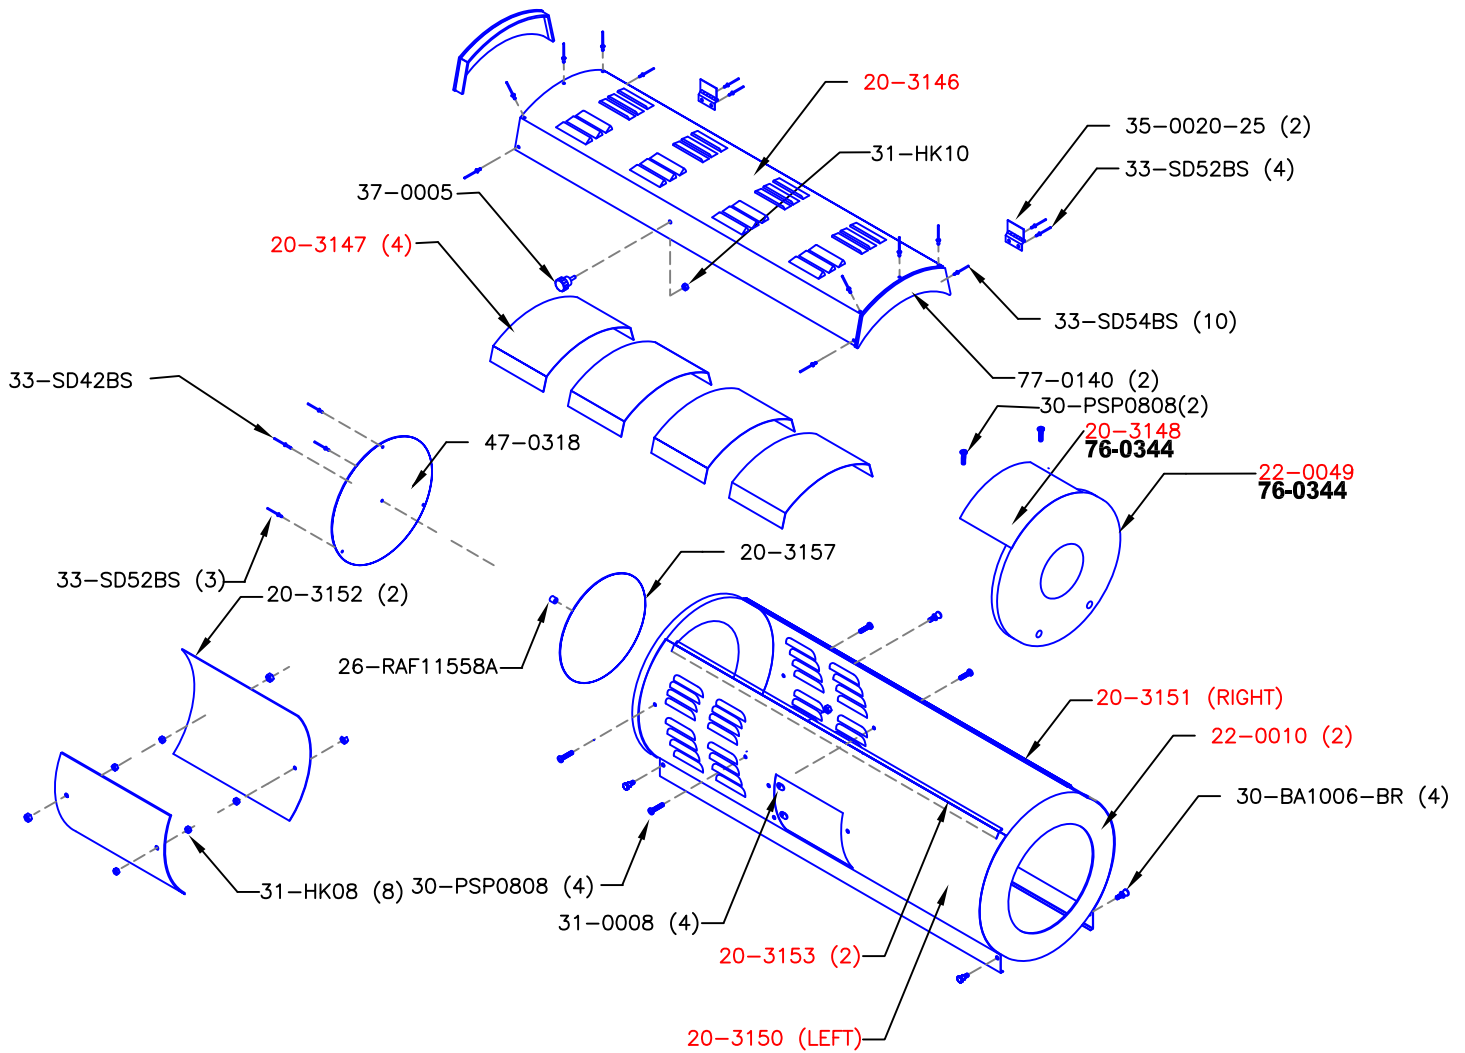

1000Q HOOD ASSEMBLY

Catalog No:	Assy No:	Description:	Revision:	Section:
		1000Q HOOD ASSY	D	6.4.4

Color Code: ● = Object ● = MFG. Number-Not for Sale ● = Obsolete ● = Part Number/Note **Bold** = Sub-Assembly

76-0344-#1000Q INTERNAL CENTER BAFFEL ASSEMBLY
77-0044-#1000Q DOOR ASSEMBLY
77-0043-#1000Q HOOD W/O DOOR
95-0502-REPLACEMENT HOOD ASSY W/ SCREWS

ALTMAN

Altman Lighting Co. Inc.
57 Alexander St., Yonkers, NY, 10701
Ph: (914) 476-7987 Fax: (914) 963-7304
<http://www.altmanltg.com>