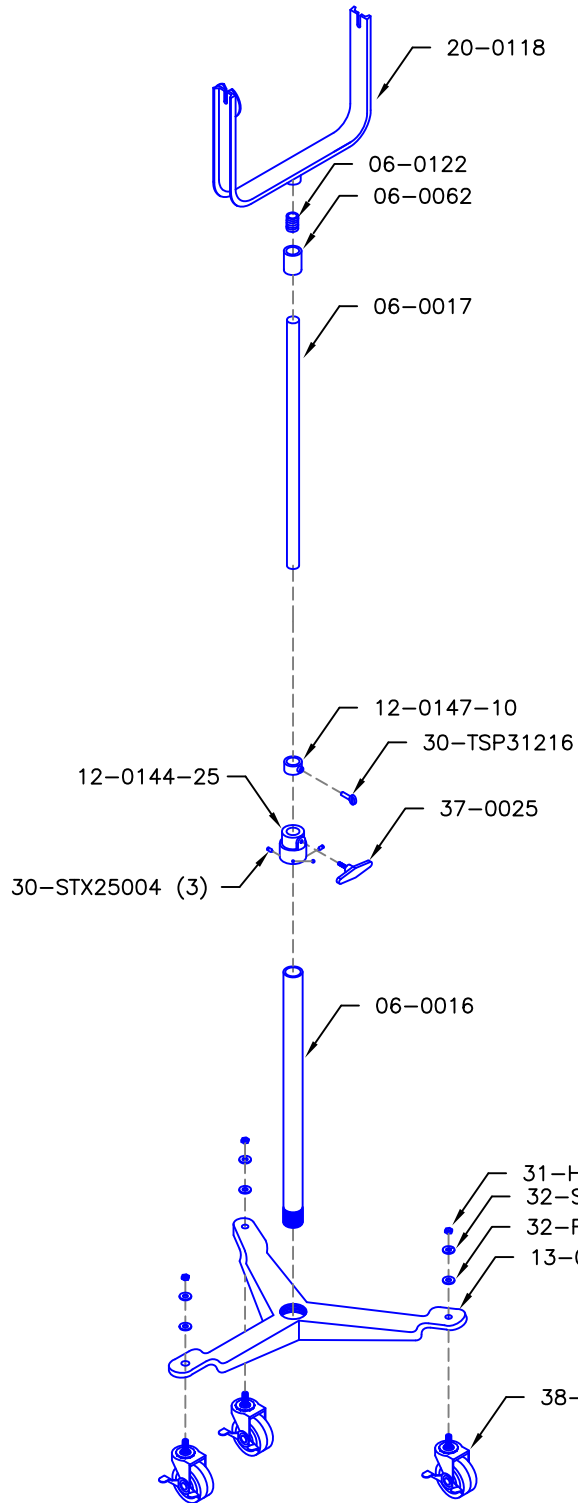

1000Q FOLLOWSPOT

Catalog No:	Assy No:	Description:	Revision:	Section:
1000Q		1000Q FOLLOWSPOT	C	6.4.1

Color Code: ● = Object ● = MFG. Number-Not for Sale ● = Obsolete ● = Part Number/Note **Bold** = Sub-Assembly

1000Q OPTICS ASSEMBLY

Catalog No:	Assy No:	Description:	Revision:	Section:
		1000Q OPTICS ASSY	E	6.4.3

Color Code: ● = Object ● = MFG. Number-Not for Sale ● = Obsolete ● = Part Number/Note **●** = Sub-Assembly

1000Q HOOD ASSEMBLY

Catalog No:	Assy No:	Description:	Revision:	Section:
		1000Q HOOD ASSY	D	6.4.4

Color Code: ● = Object ● = MFG. Number-Not for Sale ● = Obsolete ● = Part Number/Note **Bold** = Sub-Assembly

1000Q STAND

Catalog No:	Assy No:	Description:	Revision:	Section:
78-0702	[assy no]	1000Q STAND	D	6.4.6

Color Code: ● = Object ● = MFG. Number-Not for Sale ● = Obsolete ● = Part Number/Note **Bold** = Sub-Assembly