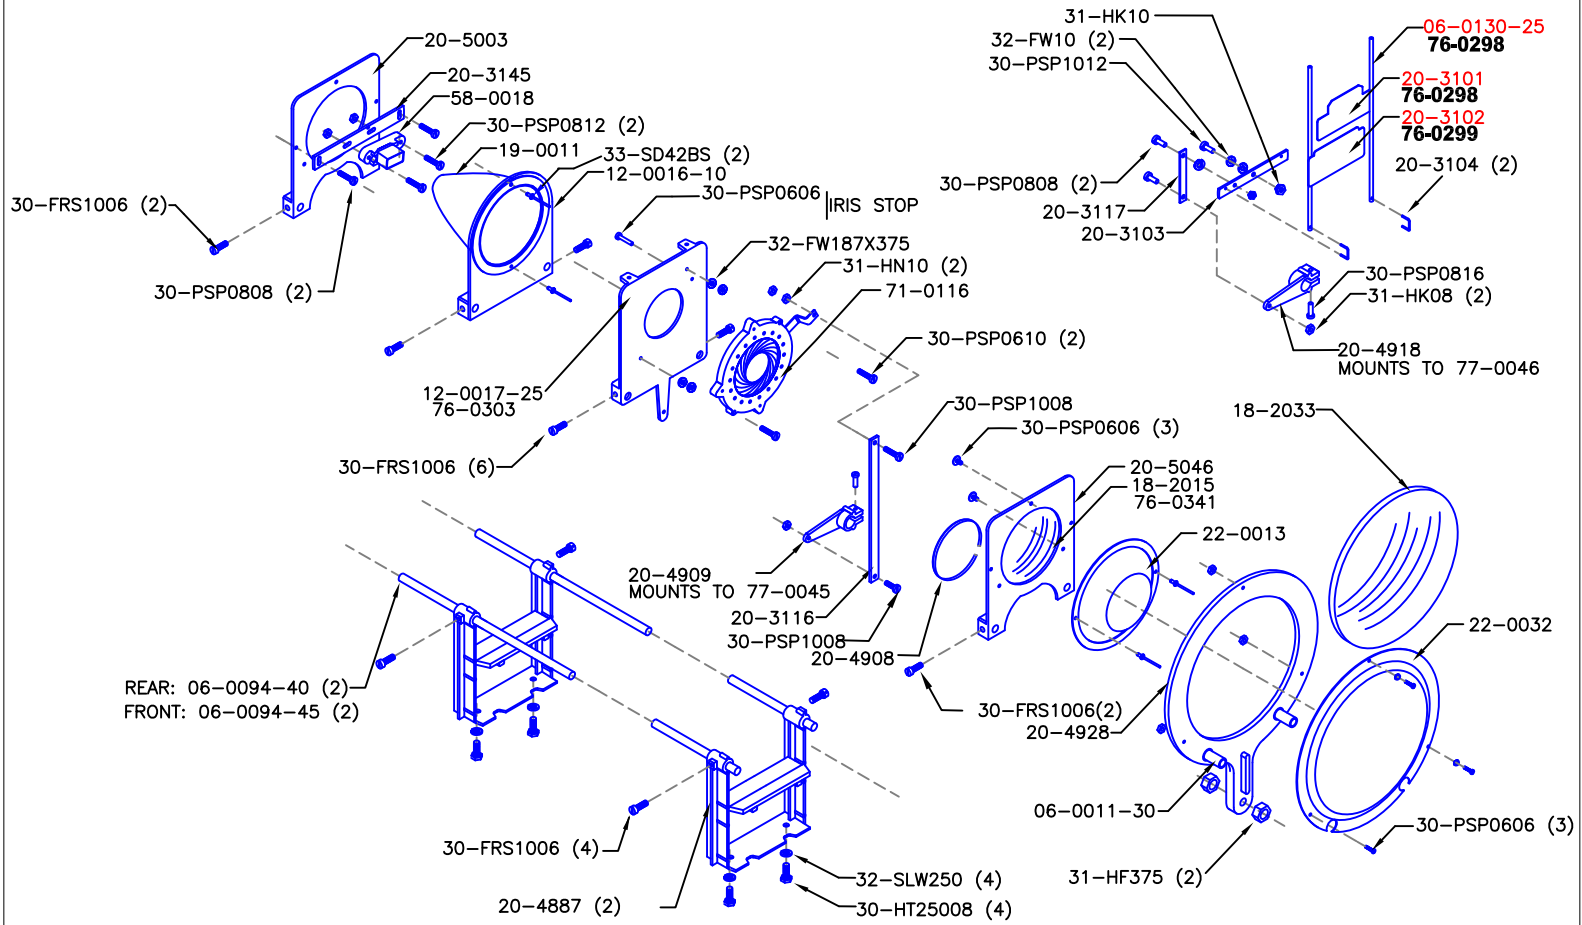

1000Q OPTICS ASSEMBLY

Catalog No:	Assy No:	Description:	Revision:	Section:
		1000Q OPTICS ASSY	E	6.4.3

Color Code: ● = Object ● = MFG. Number-Not for Sale ● = Obsolete ● = Part Number/Note **●** = Sub-Assembly

76-0303-SHUTTER ASSY
76-0341-REAR LENS ASSY
76-0342-REFLECTOR ASSY
76-0343-SOCKET HOLDER ASSY
76-0345-FRONT LENS & HOLDER ASSY
77-0041-REAR OPTICS ASSY
26-RAF11226A - SPACER FOR IRIS STOP

ALTMAN

Altman Lighting Co. Inc.
57 Alexander St., Yonkers, NY, 10701
Ph: (914) 476-7987 Fax: (914) 963-7304
<http://www.altmanltg.com>