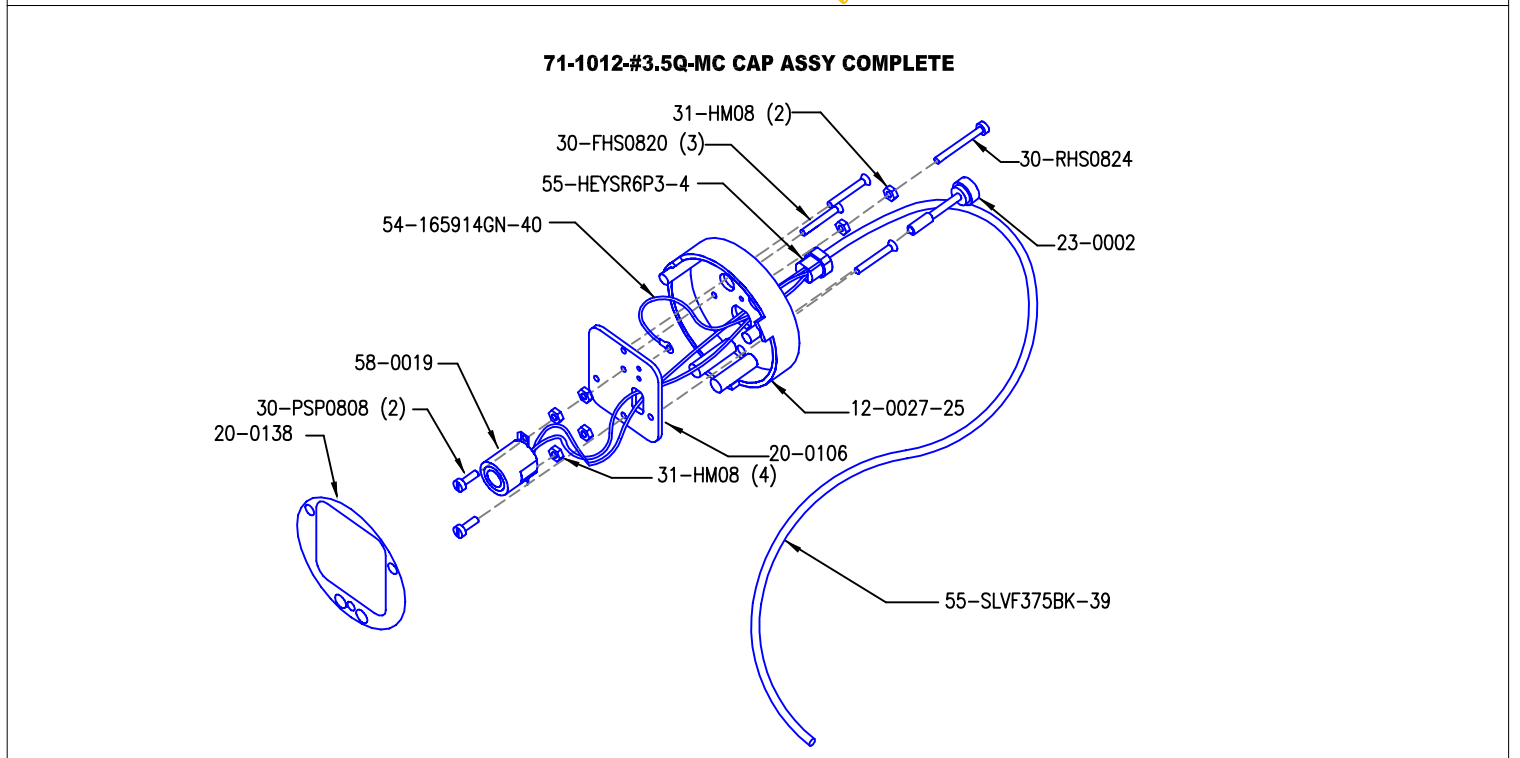

3.5Q Ellipsoidal Body

Catalog No:	Assy No:	Description:	Revision:	Section:
3.5Q		3.5Q Ellipsoidal Body	E	3.1.1

Color Code: ● = Object ● = MFG. Number-Not for Sale ● = Obsolete ● = Part Number/Note **Bold** = Sub-Assembly

Color Code: ● = Object ● = MFG. Number-Not for Sale ● = Obsolete ● = Part Number/Note **Bold** = Sub-Assembly

ALTMAN

Altman Lighting Co. Inc.
57 Alexander St., Yonkers, NY, 10701
Ph: (914) 476-7987 Fax: (914) 963-7304
<http://www.altmanltg.com>