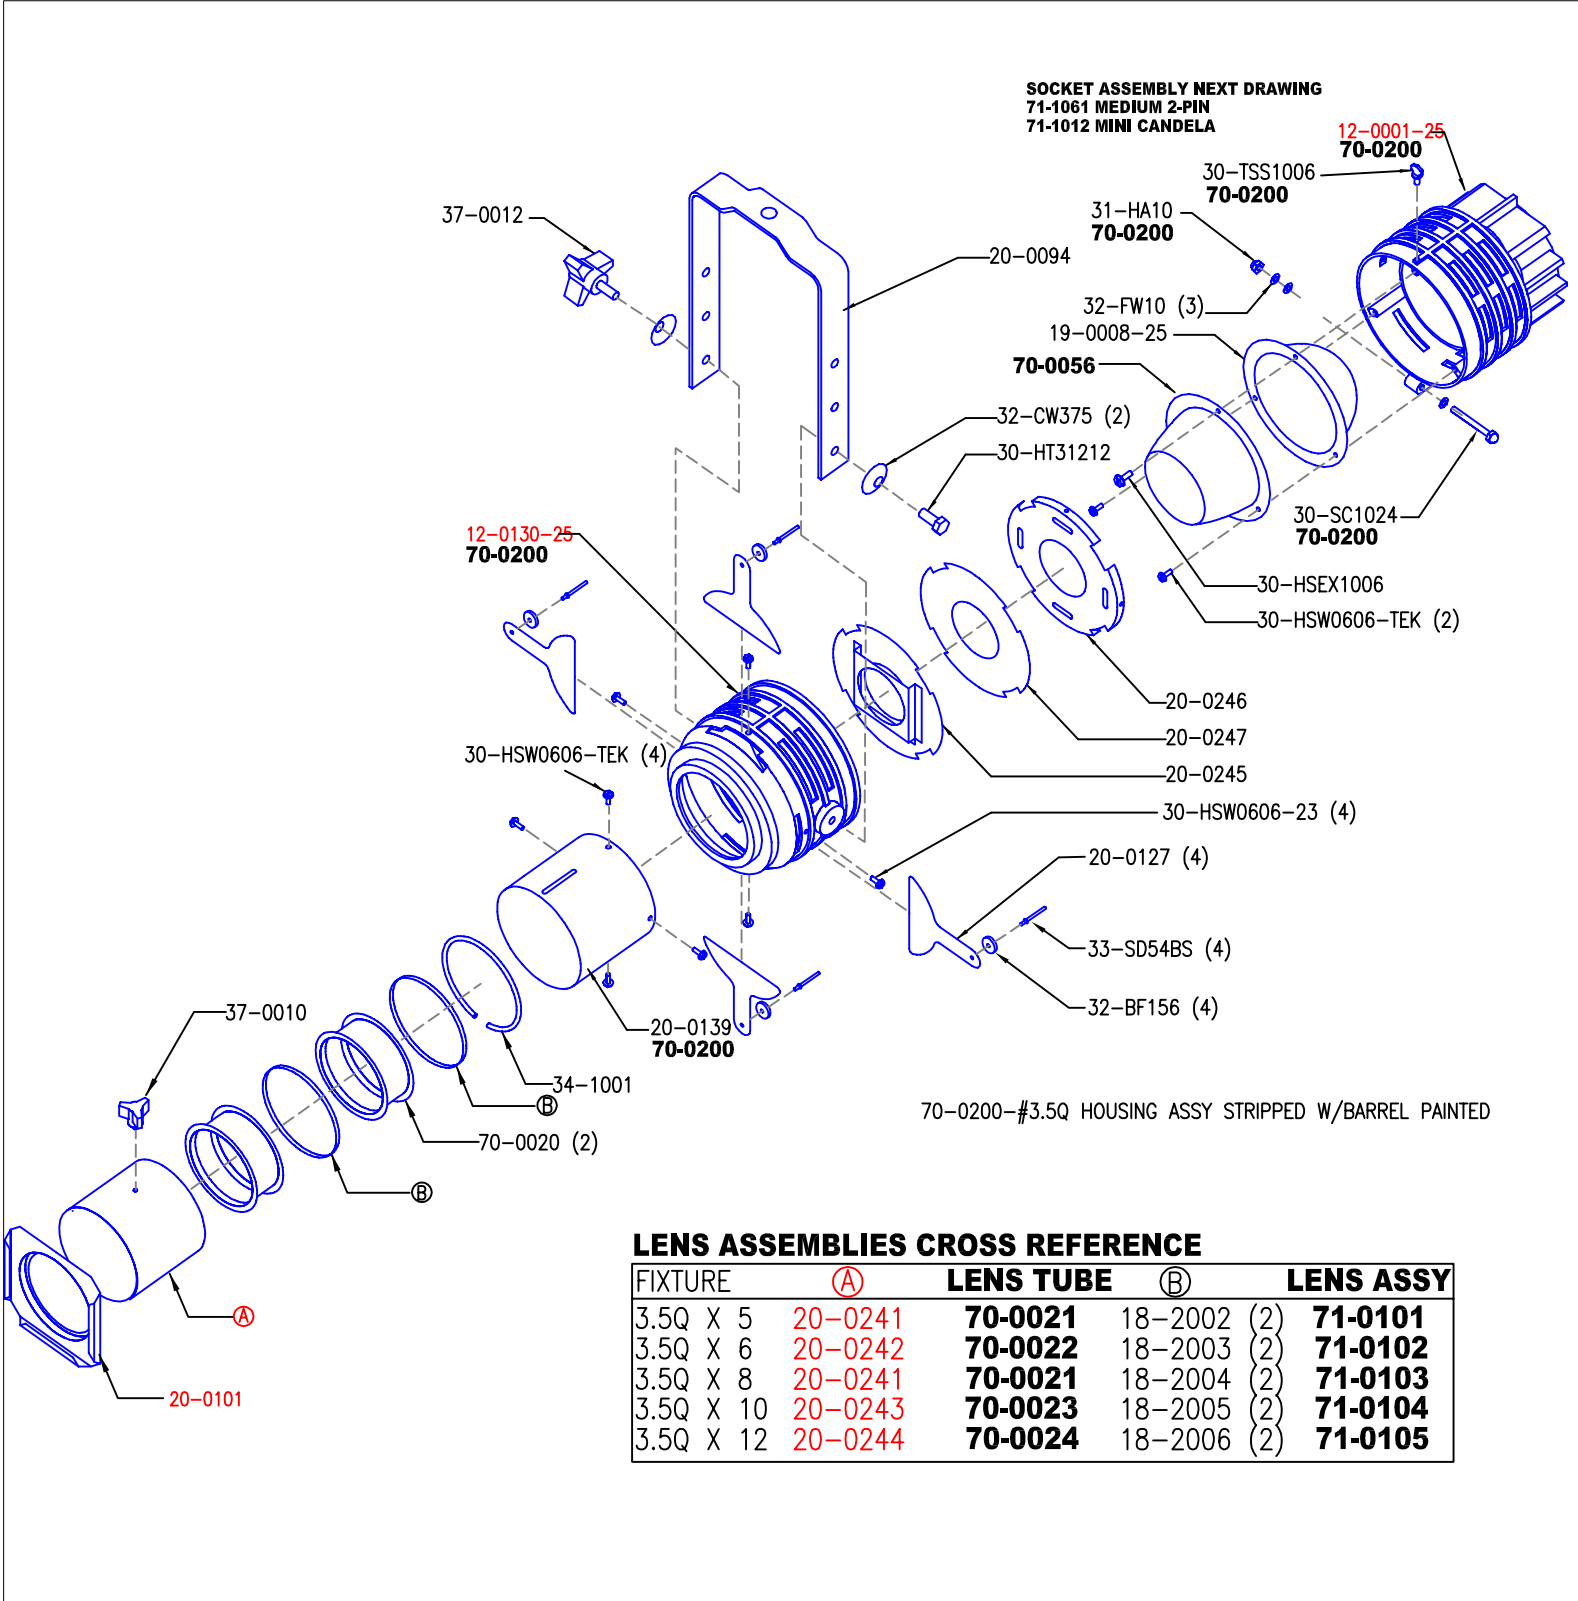

3.5Q Ellipsoidal Body

Catalog No:	Assy No:	Description:	Revision:	Section:
3.5Q		3.5Q Ellipsoidal Body	E	3.1.1

Color Code: ● = Object ● = MFG. Number-Not for Sale ● = Obsolete ● = Part Number/Note **Bold** = Sub-Assembly

ALTMAN

Altman Lighting Co. Inc.
57 Alexander St., Yonkers, NY, 10701
Ph: (914) 476-7987 Fax: (914) 963-7304
<http://www.altmanltg.com>

3.5Q Socket Assemblies

Catalog No:	Assy No:	Description:	Revision:	Section:
3.5Q		3.5Q Socket Assemblies	A	3.1.2

Color Code: ● = Object ● = MFG. Number-Not for Sale ● = Obsolete ● = Part Number/Note **Bold** = Sub-Assembly

ALTMAN

Altman Lighting Co. Inc.
57 Alexander St., Yonkers, NY, 10701
Ph: (914) 476-7987 Fax: (914) 963-7304
<http://www.altmanltg.com>