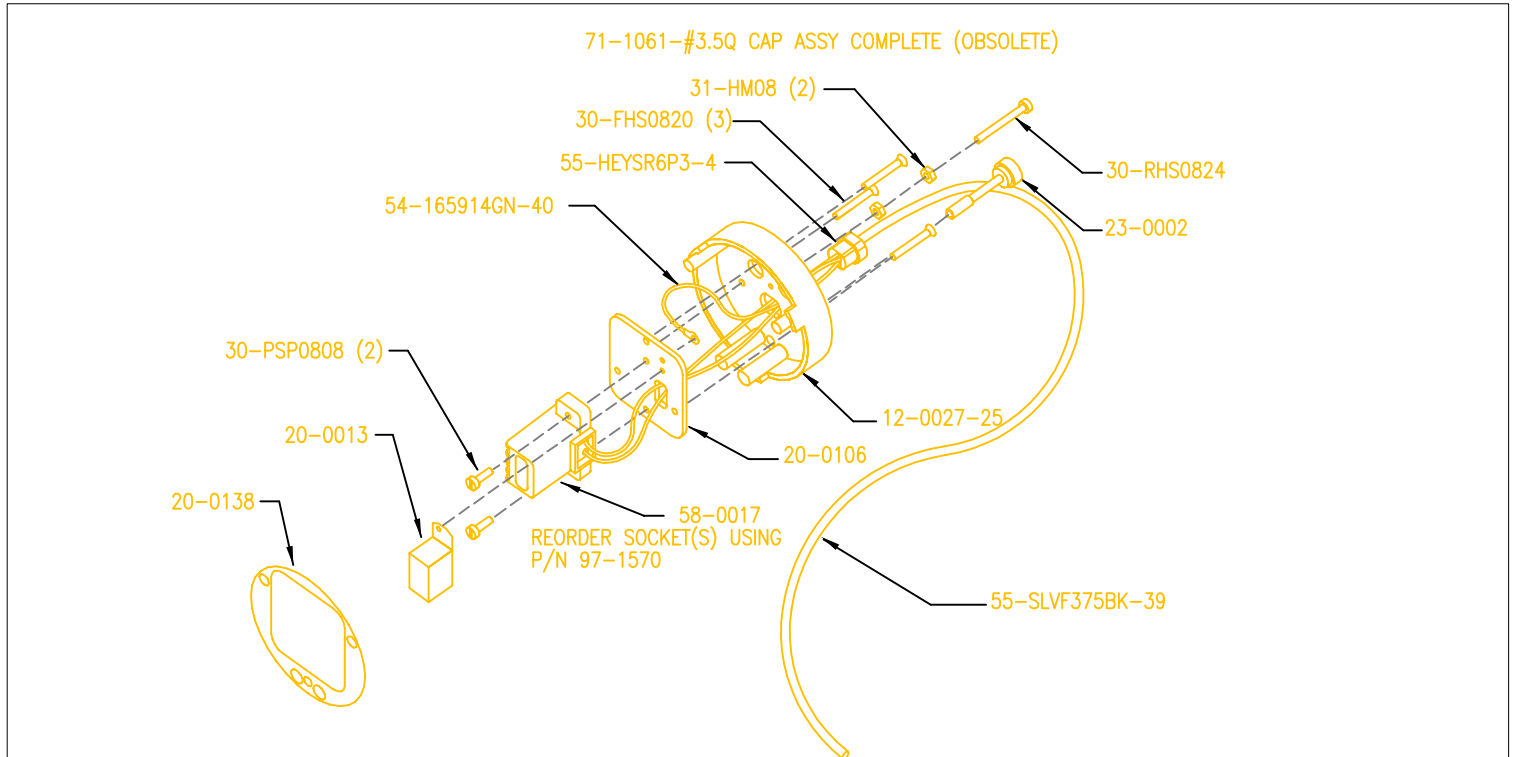

3.5Q Ellipsoidal Body

Catalog No:	Assy No:	Description:	Revision:	Section:
3.5Q		3.5Q Ellipsoidal Body	E	3.1.1

Color Code: ● = Object ● = MFG. Number-Not for Sale ● = Obsolete ● = Part Number/Note **Bold** = Sub-Assembly

ALTMAN

Altman Lighting Co. Inc.
57 Alexander St., Yonkers, NY, 10701
Ph: (914) 476-7987 Fax: (914) 963-7304
<http://www.altmanltg.com>

3.5Q Socket Assemblies

Catalog No:	Assy No:	Description:	Revision:	Section:
3.5Q		3.5Q Socket Assemblies	A	3.1.2

Color Code: ● = Object ● = MFG. Number-Not for Sale ● = Obsolete ● = Part Number/Note **Bold** = Sub-Assembly

ALTMAN

Altman Lighting Co. Inc.
57 Alexander St., Yonkers, NY, 10701
Ph: (914) 476-7987 Fax: (914) 963-7304
<http://www.altmanltg.com>