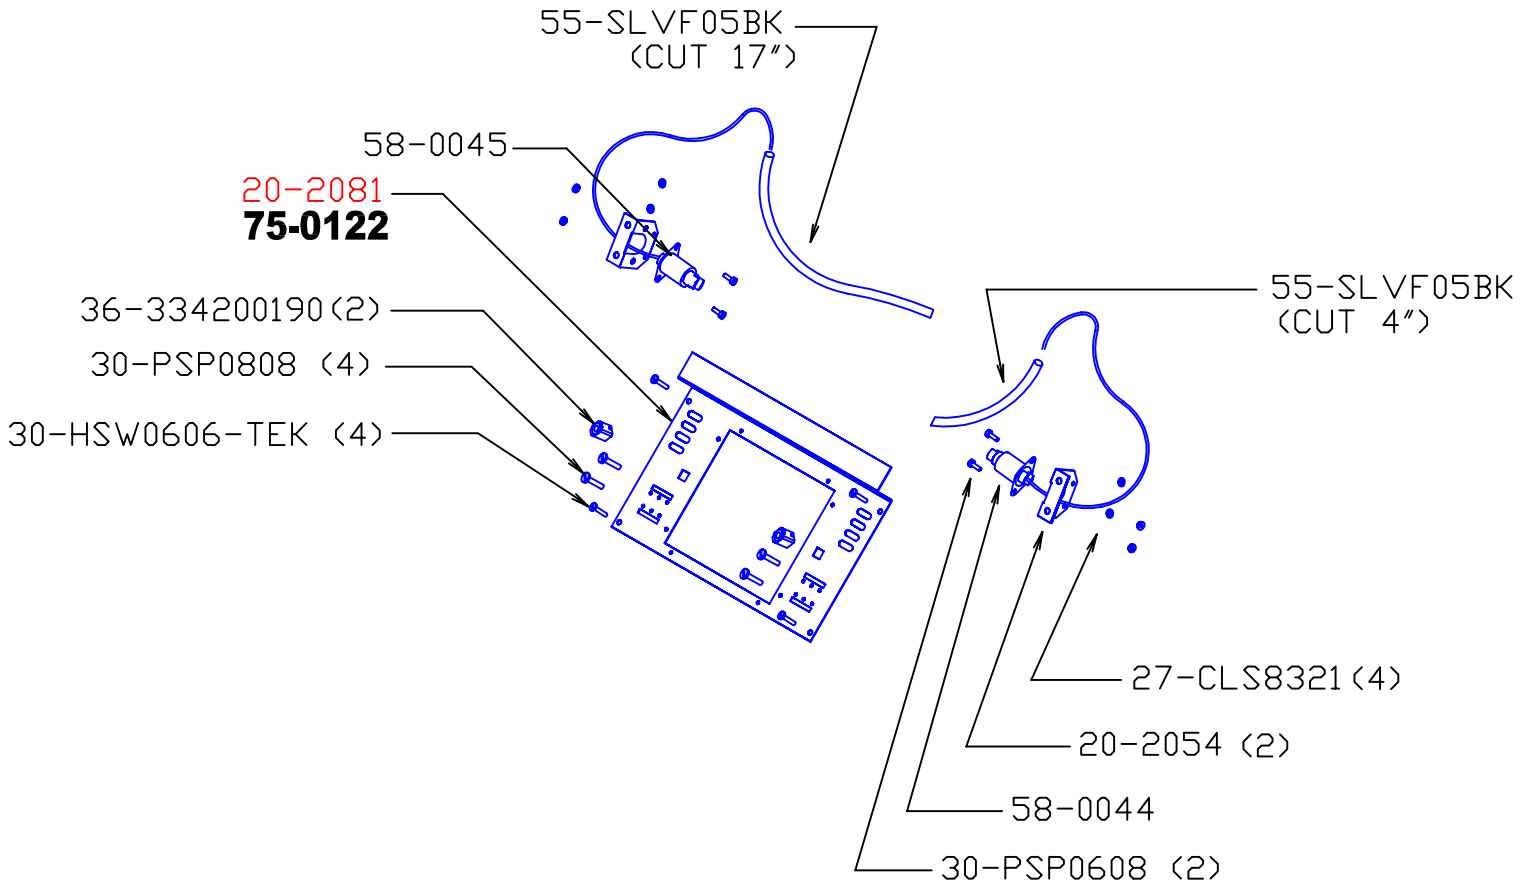

# ECONO-CYC REFLECTOR ASSY

Catalog No:	Assy No:	Description:	Revision:	Section:
EC-1	75-0122	ECONOCYC REFLECTOR ASSY	A	7.14.2

Color Code: ● = Object ● = MFG. Number-Not for Sale ● = Obsolete ● = Part Number/Note **Bold** = Sub-Assembly

# ECONO-CYC SAFETY SCREEN ASSY

Catalog No:	Assy No:	Description:	Revision:	Section:
EC-1	75-0103	ECONOCYC SAFETY SCREEN ASSY	A	7.14.3

Color Code: ● = Object ● = MFG. Number-Not for Sale ● = Obsolete ● = Part Number/Note **Bold** = Sub-Assembly