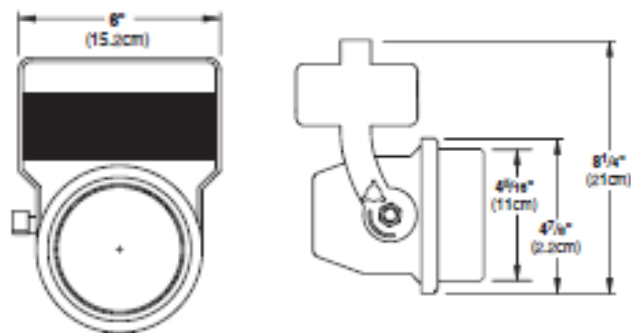

IQ30 specification subject to change without notice.

75 Watt

Architectural IQ30

Spot/Floodlight Series

Features

- Compact rugged spun extruded aluminum construction
- Medium screw base socket
- Dual swivel positioning system with degree markings
- Internal accessory holder accepts wide variety of options
- U.L, c.U.L. and C.E. listed
- Made in the U.S.A.

39 or 70 Watt

Architectural IQ30C CDM

Spot/Floodlight Series

Features

- Utilizes 10,000 hour CDM Par30 lamp
- Compact rugged spun extruded aluminum construction
- Low noise, high efficient, Aromat electronic ballast
- Dual swivel positioning system with degree markings
- Track adapter versions available
- U.L, c.U.L. and C.E. listed
- Made in the U.S.A.

Cable: 6' total length with molded Edison plug (unless track or canopy options are specified).

Finish: Black, White or Silver TGIC polyester, electrostatic application. Custom colors available.

Weight: Approx; 4lbs (1.8 kg.) for IQ30