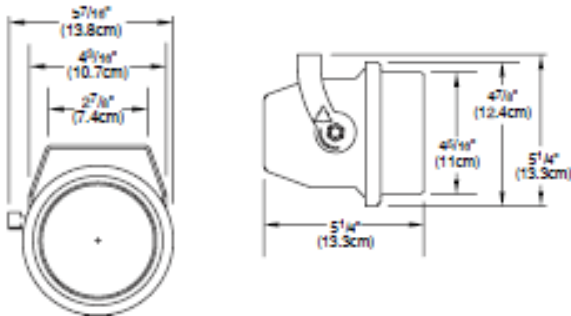

IQ30 specification subject to change without notice.

75 Watt

Architectural IQ30

Spot/Floodlight Series

Features

- Compact rugged spun extruded aluminum construction
- Medium screw base socket
- Dual swivel positioning system with degree markings
- Internal accessory holder accepts wide variety of options
- U.L, c.U.L. and C.E. listed
- Made in the U.S.A.

Cable: 6' total length with molded Edison plug (unless track or canopy options are specified).

Finish: Black, White or Silver TGIC polyester, electrostatic application. Custom colors available.

Weight: Approx; 4lbs (1.8 kg.) for IQ30