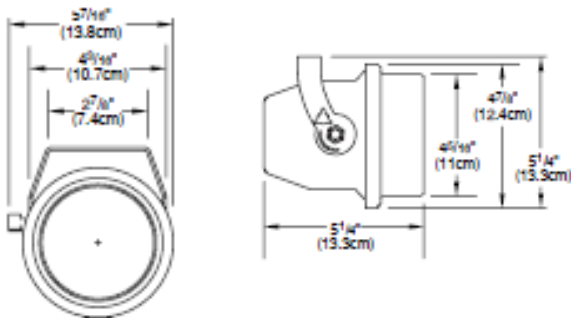

#### Features

- Compact rugged spun extruded aluminum construction
- Medium screw base socket
- Dual swivel positioning system with degree markings
- Internal accessory holder accepts wide variety of options
- U.L., c.U.L. and C.E. listed
- Made in the U.S.A.