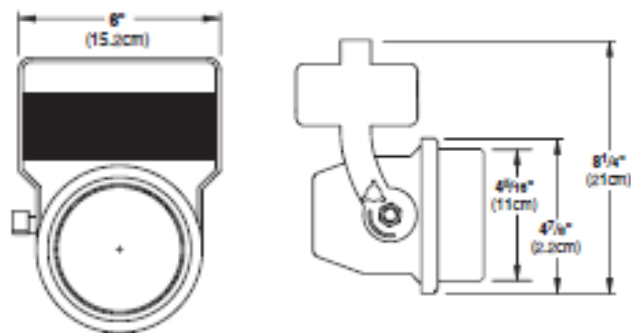

39 or 70 Watt

Architectural IQ30C CDM

Spot/Floodlight Series

Features

- Utilizes 10,000 hour CDM Par30 lamp
- Compact rugged spun extruded aluminum construction
- Low noise, high efficient, Aromat electronic ballast
- Dual swivel positioning system with degree markings
- Track adapter versions available
- U.L., c.U.L. and C.E. listed
- Made in the U.S.A.