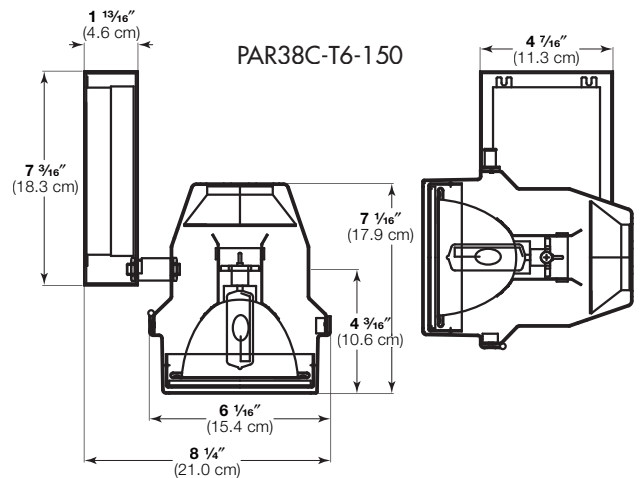

IQ38-T6 with
sidecar-mounted
ballast pictured

Fixture Type:

Altman IQseries™ PAR38-T6 lighting units are compact, very efficient means of illuminating and highlighting areas and objects with soft edged-pools of light.

Specifications subject to change without notice.

**39-, 70-, OR 150-WATT
ARCHITECTURAL IQ38C-T6
Spot/Floodlight Series**

Features

- Utilizes 12,000 hour T6 CDM lamps
- Compact extruded and spun aluminum construction
- Low-noise, high-efficiency electronic ballast
- Dual swivel positioning system with degree markings
- Track adapter and canopy-mount versions available
- Pyrex safety lens
- U.L.- and c.U.L.-listed
- Made in the USA

Specifications

Housing: Compact extruded and spun aluminum construction.

Materials: Corrosion-resistant materials.

Reflector: Aluminum, elliptical design.

Lens: Clear Pyrex.

Lamp/Socket: 39W, 70W or 150W UV-block G12 ceramic metal halide lamp. 5kV pulse-rated socket.

Accessories: Internal holder accepts 4¹/₁₆"-diameter accessories.

Finish: Black TGIC polyester, electrostatic application. White and silver also available.

Weight: Approx. 7 lbs. (3.2 Kg.) for 39W or 70W versions; approx. 8 lbs. (3.6 Kg) for 150W version.