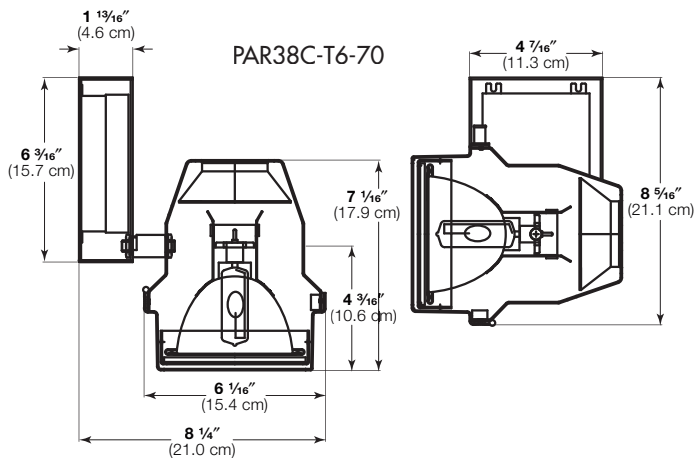

IQ38-T6 with
sidecar-mounted
ballast pictured

Fixture Type:

Altman IQseries™ PAR38-T6 lighting units are compact, very efficient means of illuminating and highlighting areas and objects with soft edged-pools of light.

Specifications subject to change without notice.

**39-, 70-, OR 150-WATT
ARCHITECTURAL IQ38C-T6
Spot/Floodlight Series**

Features

- Utilizes 12,000 hour T6 CDM lamps
- Compact extruded and spun aluminum construction
- Low-noise, high-efficiency electronic ballast
- Dual swivel positioning system with degree markings
- Track adapter and canopy-mount versions available
- Pyrex safety lens
- U.L.- and c.U.L.-listed
- Made in the USA

Specifications

Housing: Compact extruded and spun aluminum construction.

Materials: Corrosion-resistant materials.

Reflector: Aluminum, elliptical design.

Lens: Clear Pyrex.

Lamp/Socket: 39W, 70W or 150W UV-block G12 ceramic metal halide lamp. 5kV pulse-rated socket.

Accessories: Internal holder accepts 4¹/₁₆"-diameter accessories.

Finish: Black TGIC polyester, electrostatic application. White and silver also available.

Weight: Approx. 7 lbs. (3.2 Kg.) for 39W or 70W versions; approx. 8 lbs. (3.6 Kg) for 150W version.