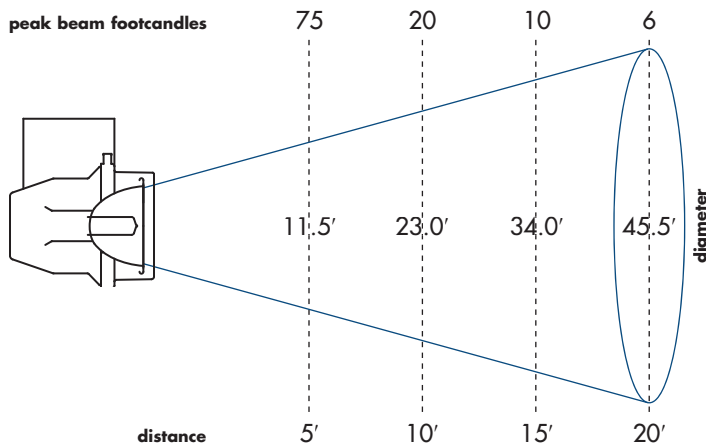

ORDERING INFORMATION

Part Number:	model	wattage	color
IQ38C-T6	-	-	(B)lack
		39	(W)hite
		70	(S)ilver
		150	(X) Custom

PHOTOMETRIC DATA WITH 70-WATT LAMP

Conversion Factors
39 Watt Lamp = f.c. x .24
70 Watt Lamp = f.c. x .48
Lux: = f.c. x .0929