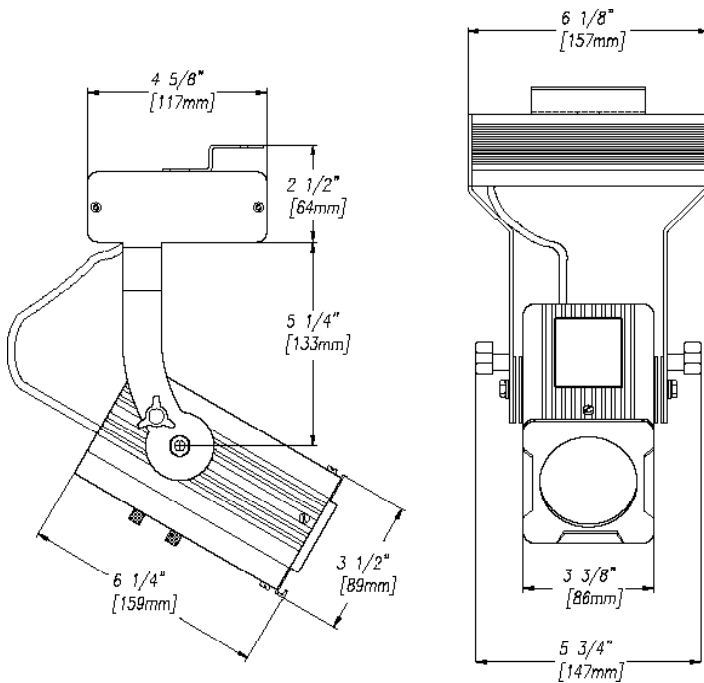

SUMMARY

The MF4 flood is a high efficiency LED wash luminaire utilizing a 30W - 2700K, 3000K, 4000K or 5000K White LED source with an expected life of 50,000 hours.

The MF4 features an aluminum reflector to optically enhance the amount of light projected. There are a number of optional accessories available for the MF4 including barn doors, cylindrical hood, and color frame.

The MF4's high efficiency, small size and reflector design make it perfect for museums, retail, restaurant and other venues that require a soft and broad wash of light.

FEATURES

- Altman Smart Track compatible
- Track, Canopy, Stem and Unistrut options
- High efficiency 2700K, 3000K, 4000K and 5000K LED white light source with excellent color rendering
- 2,100 Lumens
- Color frame and safety cable included
- 50,000 hour rated life for 30W LED source
- Dimmable (10-100%) on Smart Track utilizing DMX and 0-10V. Non-Dimmable with standard track, canopy and portable luminaire options
- ETL, cETL and CE listed for indoor use
- Made in the USA