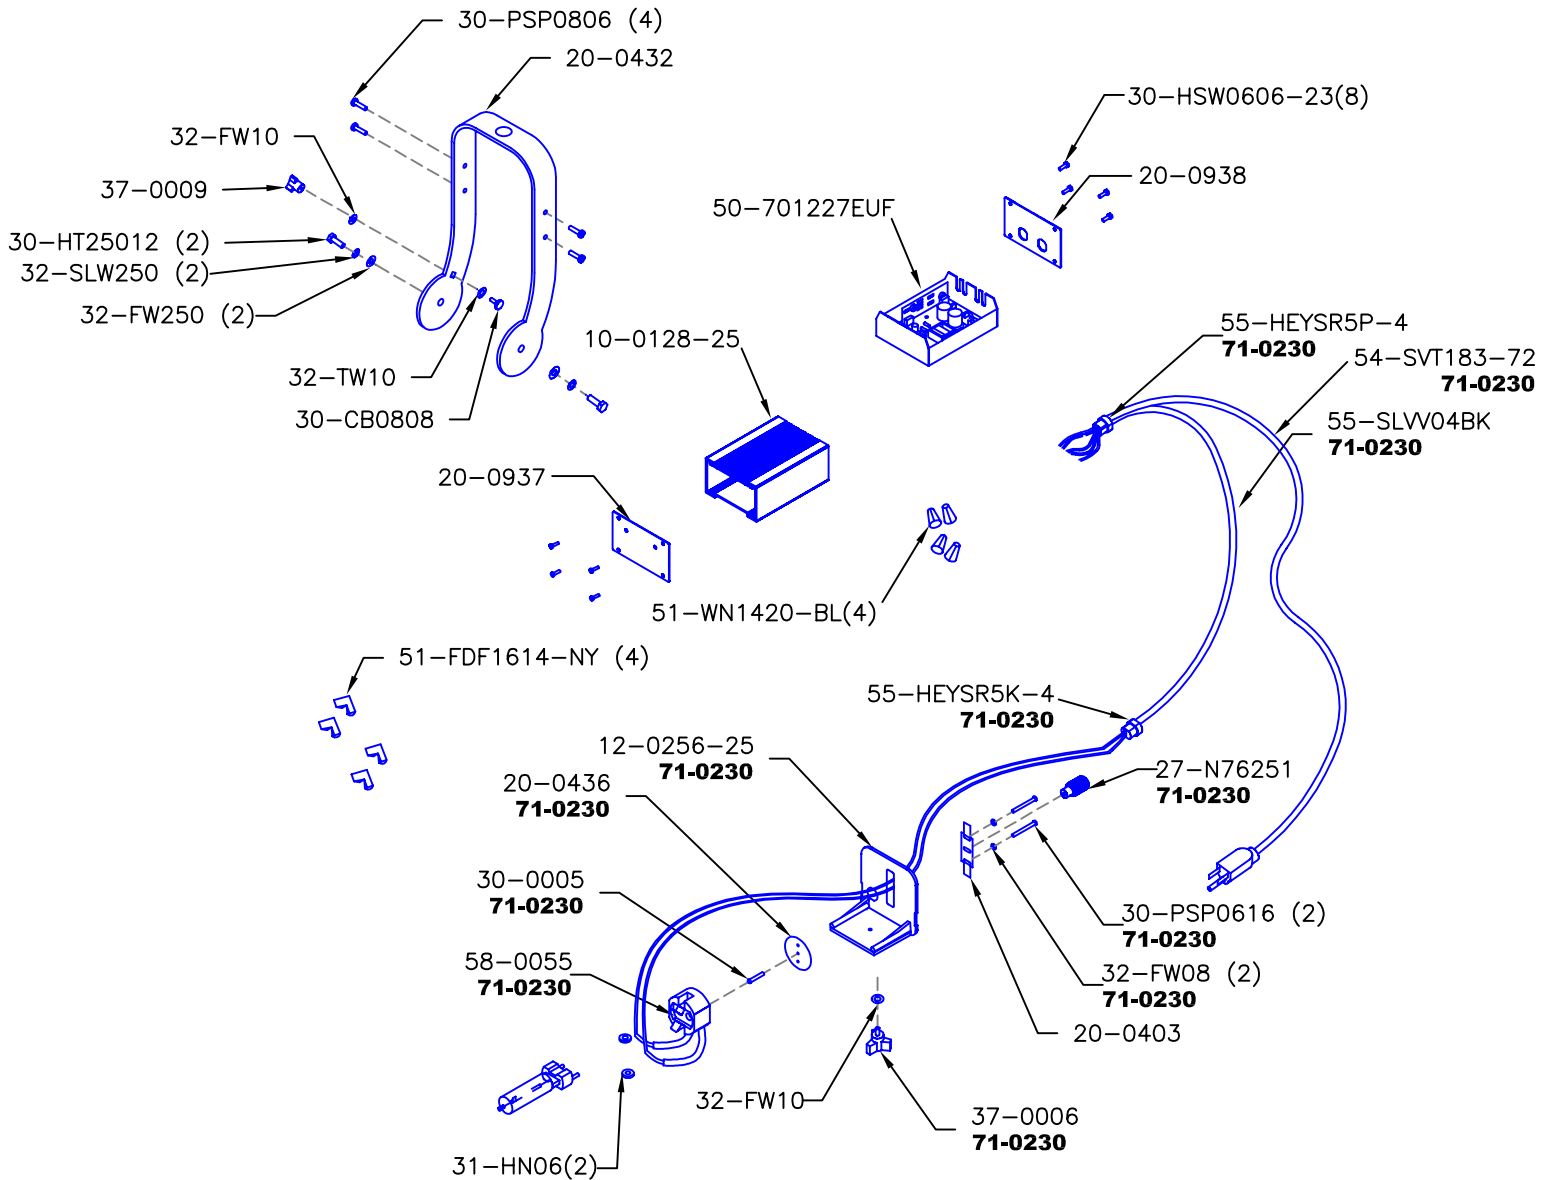

CDM Master Ellipse Body

Catalog No:	Assy No:	Description:	Revision:	Section:
MAC		Master Ellipse Body	G	12.1.1

Color Code: ● = Object ● = MFG. Number-Not for Sale ● = Obsolete ● = Part Number/Note **●** = Sub-Assembly

ALTMAN

Altman Lighting Co. Inc.
 57 Alexander St., Yonkers, NY, 10701
 Ph: (914) 476-7987 Fax: (914) 963-7304
<http://www.altmanltg.com>

Master Ellipse Yoke & Ballast

Catalog No:	Assy No:	Description:	Revision:	Section:
MAC		Master Ellipse Yoke & Ballast	G	12.1.2

Color Code: ● = Object ● = MFG. Number-Not for Sale ● = Obsolete ● = Part Number/Note **●** = Sub-Assembly

ALTMAN

Altman Lighting Co. Inc.
 57 Alexander St., Yonkers, NY, 10701
 Ph: (914) 476-7987 Fax: (914) 963-7304
<http://www.altmanltg.com>