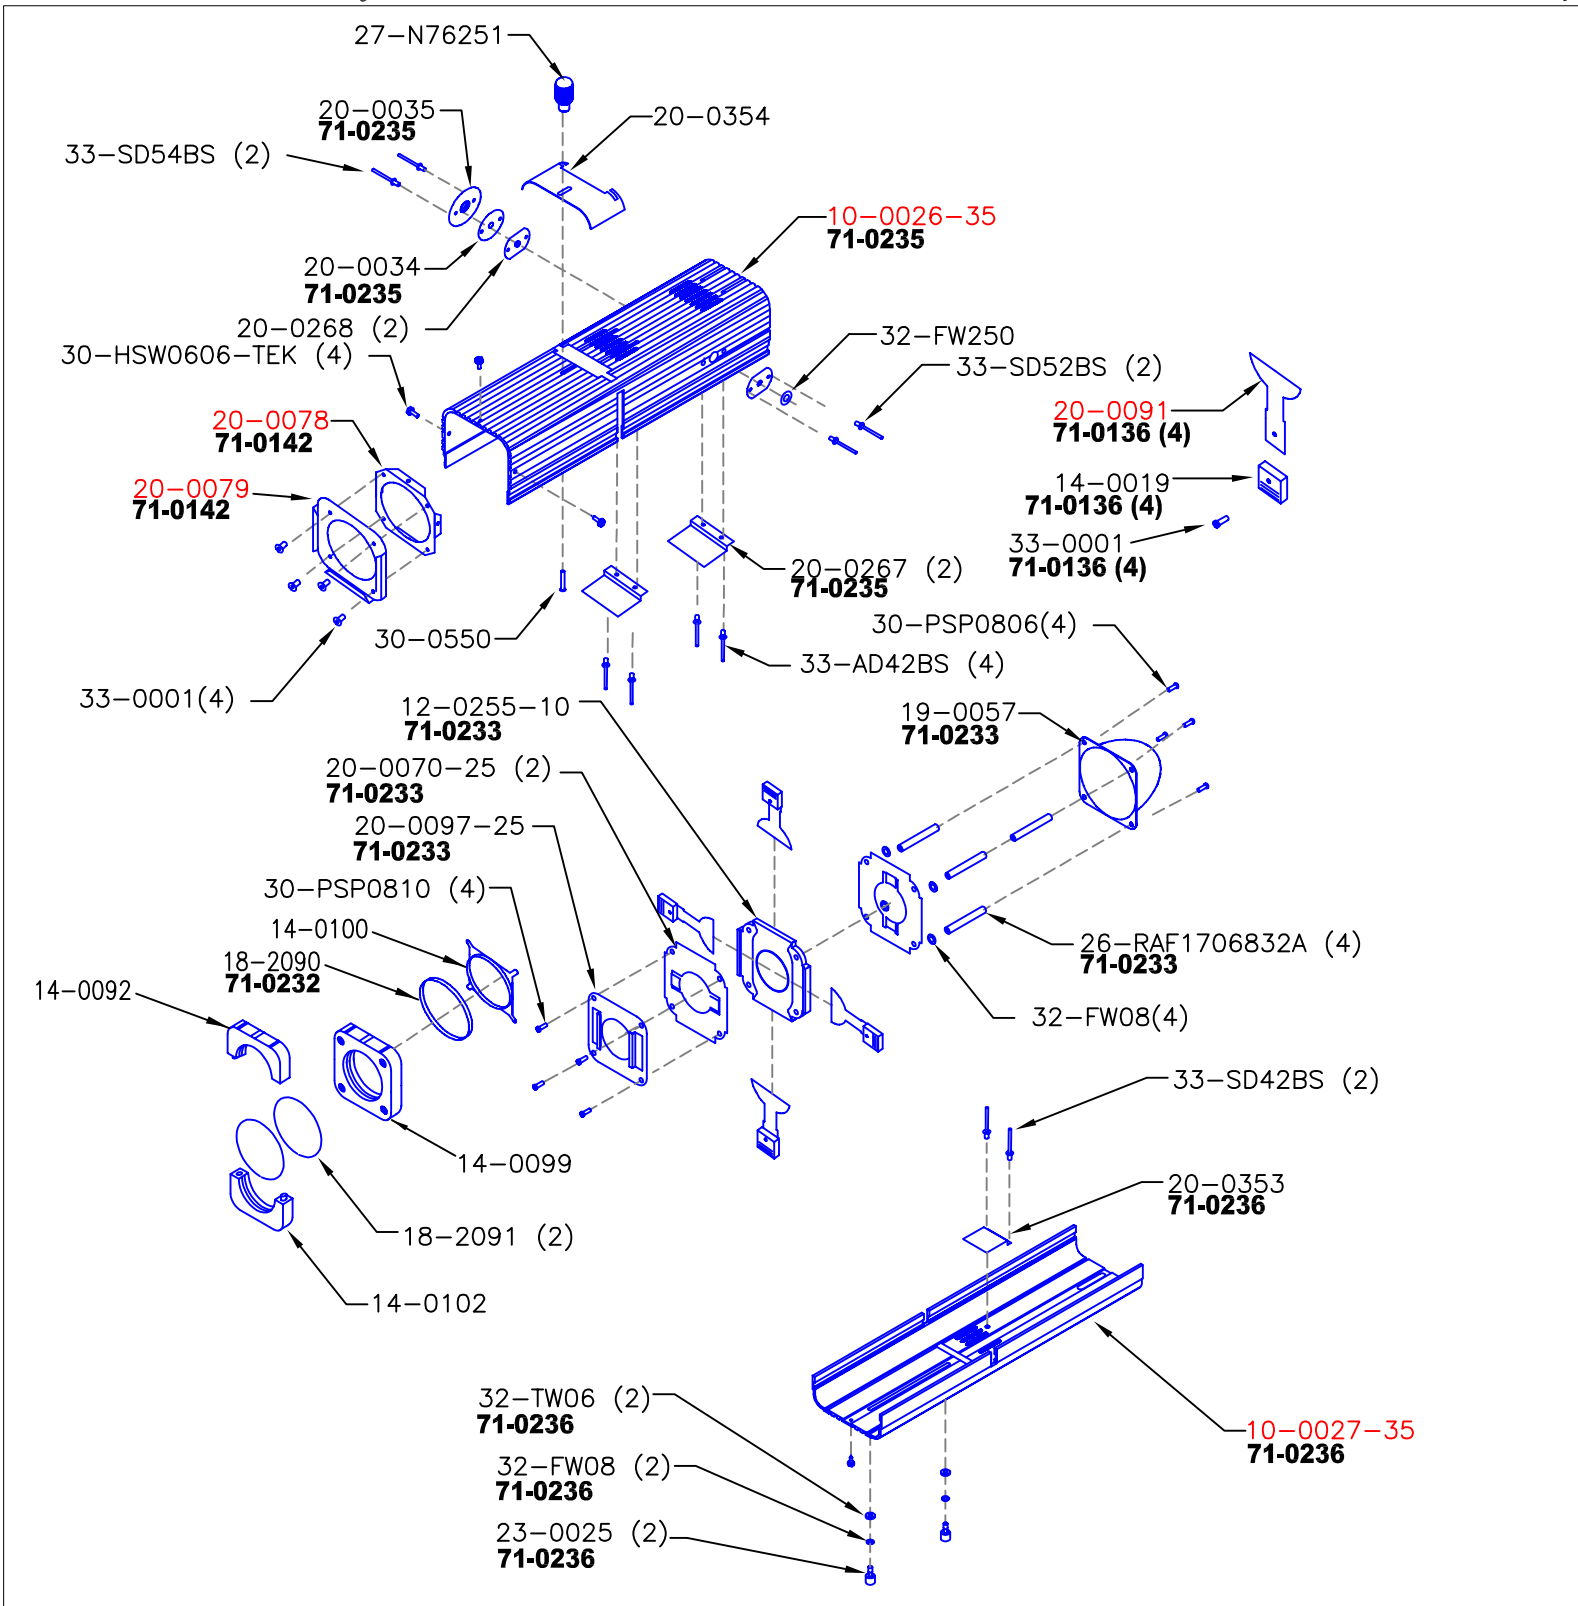

CDM Master Ellipse Body

Catalog No:	Assy No:	Description:	Revision:	Section:
MAC		Master Ellipse Body	G	12.1.1

Color Code: ● = Object ● = MFG. Number-Not for Sale ● = Obsolete ● = Part Number/Note **●** = Sub-Assembly

ALTMAN

Altman Lighting Co. Inc.
 57 Alexander St., Yonkers, NY, 10701
 Ph: (914) 476-7987 Fax: (914) 963-7304
<http://www.altmanltg.com>

Master Ellipse Yoke & Ballast

Catalog No:	Assy No:	Description:	Revision:	Section:
MAC		Master Ellipse Yoke & Ballast	G	12.1.2

Color Code: ● = Object ● = MFG. Number-Not for Sale ● = Obsolete ● = Part Number/Note **●** = Sub-Assembly

ALTMAN

Altman Lighting Co. Inc.
 57 Alexander St., Yonkers, NY, 10701
 Ph: (914) 476-7987 Fax: (914) 963-7304
<http://www.altmanltg.com>