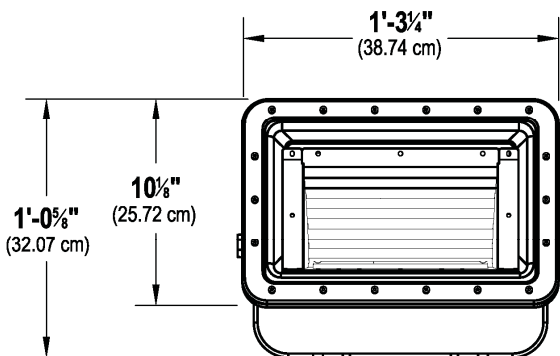

For optimal performance, fixtures should be placed 4 to 6 feet from the surface to be lit on approximately 6 to 8 foot centers. The Outdoor Spectra cyc is certified for use in both indoor and outdoor applications.

Power Cable: 6' total length bare lead.

Finish: Black, White or Silver TGIC polyester, electrostatic application. Custom colors available

Operational Temperature Range: -20°C (-4°F) to +60°C (140°F)

Weight: Approx. 22 lbs. (9.98 kg)