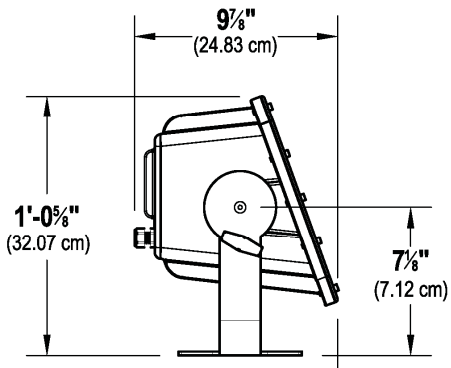

OUTDOOR SPECTRA CYC

The Outdoor Spectra Cyc is a 100 Watt cyclorama/wall wash luminaire utilizing red, green, blue and amber LED emitters. Designed for Architectural & Theatrical applications, the Outdoor Spectra Cyc blends colors with a patent pending LED lens that reduces pixelization from direct view.

The on-board power supply allows for direct mains power input. Data can be easily be daisy chained for up to 1000 feet. The Outdoor Spectra Cyc is compatible with both DMX and RDM protocols, and comes complete with a library of pre-programmed single Colors to various color mixes.

For optimal performance, fixtures should be placed 4 to 6 feet from the surface to be lit on approximately 6 to 8 foot centers. The Outdoor Spectra cyc is certified for use in both indoor and outdoor applications.