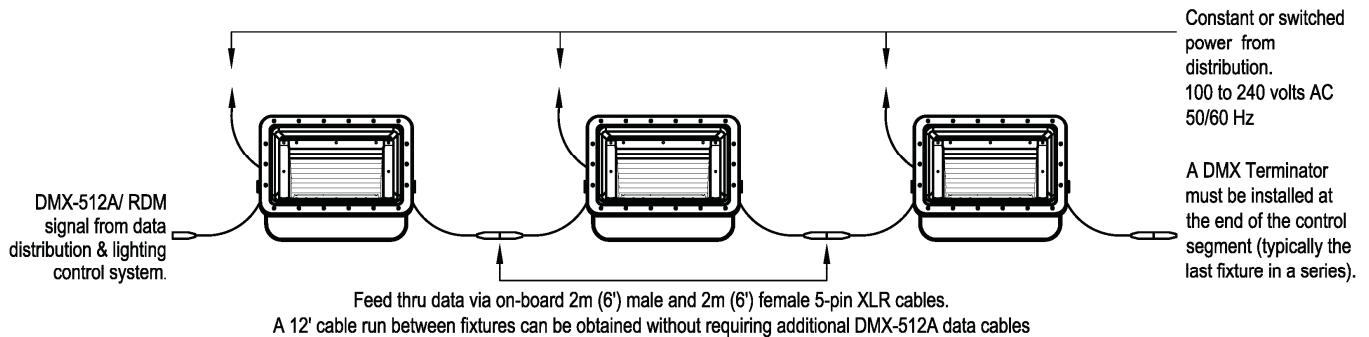

Light Engine: Luxeon Rebel LED's- 100 Watts Max at full RGBA

Reflector: Proprietary curve, specular aluminum

Rating: Multi-Voltage; 100-240 volt AC operation

Data Ports: 1 Male & 1 Female flush 5-Pin XLR cables

Power Cable: 6' total length bare lead.

Finish: Black, White or Silver TGIC polyester, electrostatic application. Custom colors available

Operational Temperature Range: -20°C (-4°F) to +60°C (140°F)

Weight: Approx. 22 lbs. (9.98 kg)

Accessories:

Model Number	
XLR-5-5	5' 5-Pin XLR Extension Cable
XLR-5-10	10' 5-Pin XLR Extension Cable
XLR-5-25	25' 5-Pin XLR Extension Cable
99-DMX-TERM	In line 5-pin DMX terminator

Basic wiring diagram for SS-OD-CYC-* (Outdoor/ IP65 Spectra Cyc 100 RGBA)

The SS-OD-CYC Spectra Cyc is an IP65 Wet Location Rated fixture and comes with installed male and female Neutrik X-HD Series 5-Pin XLR connectors for DMX-512A Input and Output. These connectors are IP65 rated in a mated condition, when correctly installed.