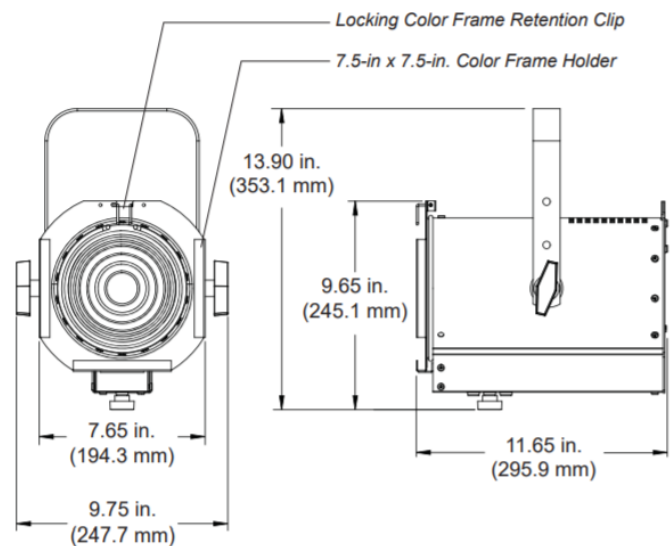

### **Product Features:**

- Delivers the output performance of a 500W Incandescent fresnel fixture
- 10,758 Lumens, LED and lens position dependent
- Mains Dimmable or DMX Controlled
- Available in both 6 and 8-inch models
- Available in four (4) different Color temperatures
- PowerCON & DMX in / thru connections
- Fully RDM Compliant when in DMX mode
- Electronic universal power supply 100-240VAC
- Fully homogenized beam
- High resolution digital dimming for both Mains Dimmable and DMX control
- 15 to 85 degree spot to flood beam spread
- 50,000 hours of life expectancy
- All metal construction
- Spot to flood focus adjustment
- C-Clamp, color frame, and safety cable included
- 11.5 lbs. / 5.22 kg. (including C-Clamp safety cable, and yoke)
- cETLus listed and CE marked for indoor use
- Made in the USA
- Five (5) year and one (1) day warranty
- No cost technical support for the life of your product