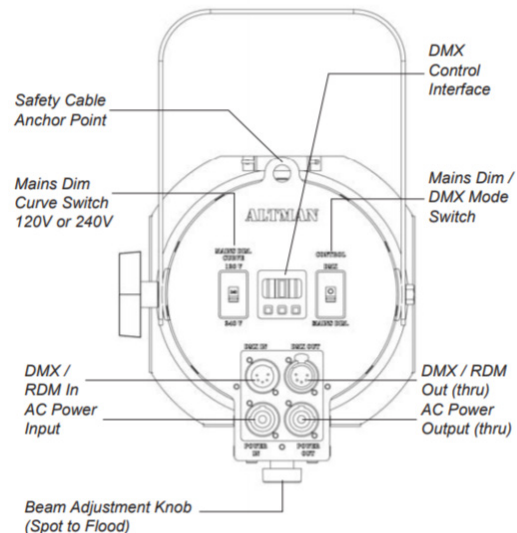

# Included Accessories

<b>510</b>	Malleable Iron Pipe Clamp
<b>6-CF</b>	Color Frame
<b>SC-36-BK</b>	36-inch Black Safety Cable with Spring Clip
<b>PCL-PBG-12*</b>	5-foot 20A PowerCON with Edison Connector

# Optional Accessories

<b>6-BD-4</b>	4-Way Barn Door
<b>6-SN</b>	Snoot
<b>PCL-2P&amp;G-12-5-*</b>	5-foot 20A PowerCON with Stage Pin Connector
<b>PCL-TLG-12-5-*</b>	5-foot 20A PowerCON with L5-20P Twist-Lock Connector
<b>PCL-BARE-12-5-*</b>	5-foot 20A PowerCON with Bare End Lead
<b>PCTJ-12-5-*</b>	5-foot 20A PowerCON to PowerCON
<b>ST-PTO</b>	Eutrac (120V, two circuit) to PowerCON - power only adapter with luminaire track mounting hardware (only in black)
<b>ST-PDTP</b>	Smart Track (120V, two circuit) to PowerCON / 5-Pin XLR - Power and DMX adapter with luminaire track mounting hardware (only in black)