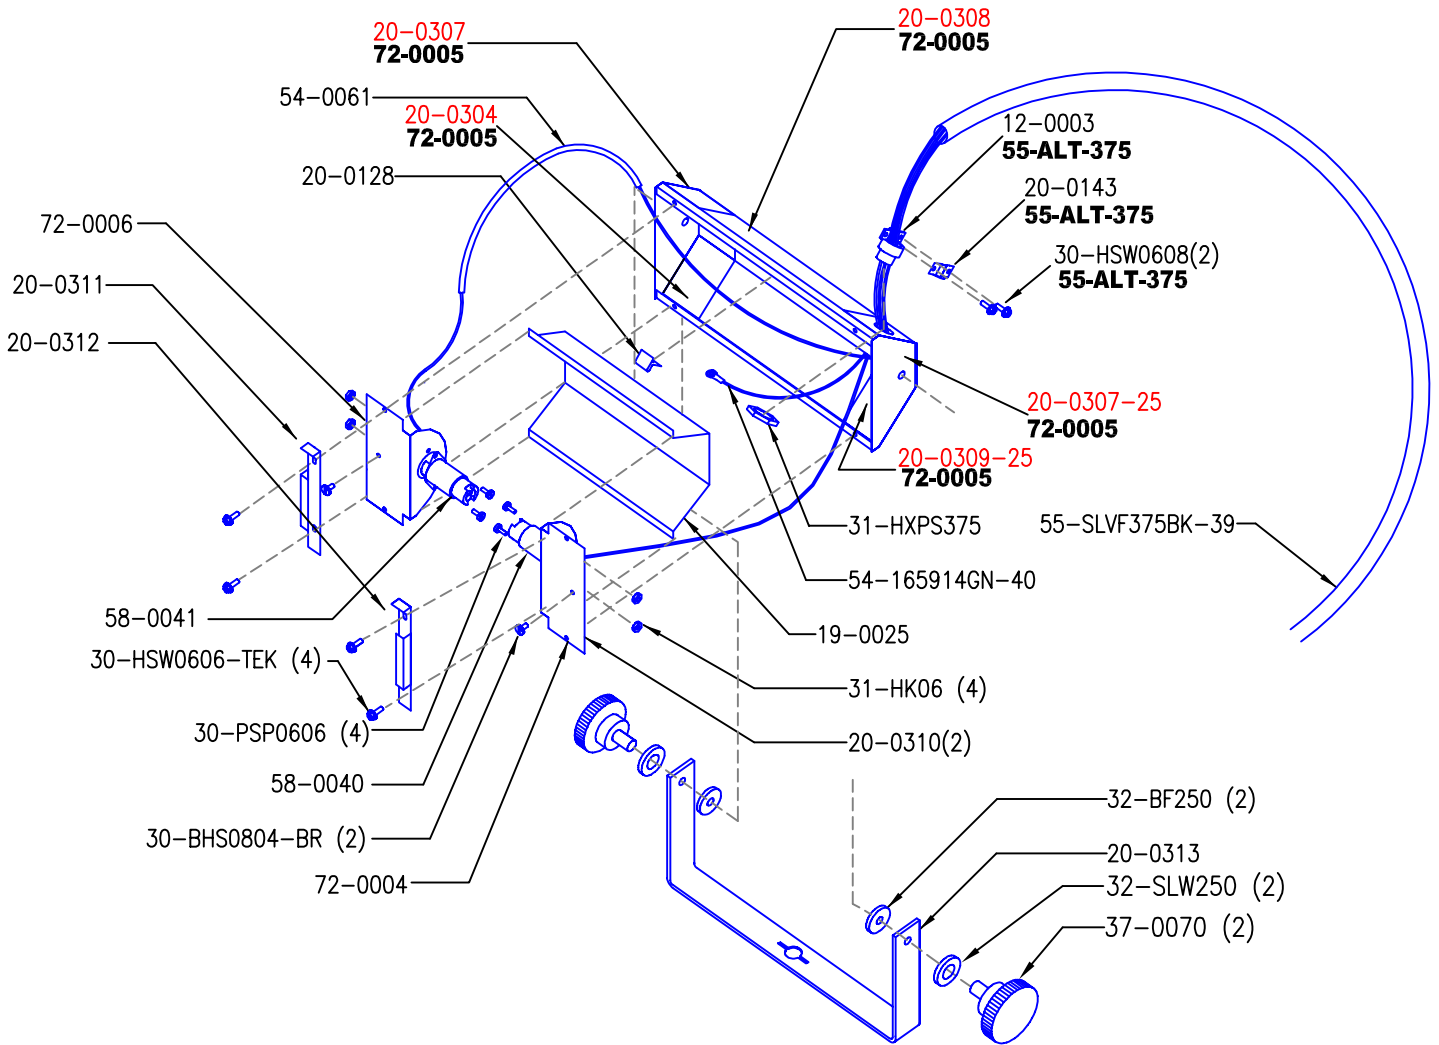

# Q-LITE FIXTURE

Catalog No:	Assy No:	Description:	Revision:	Section:
Q-LITE		Q-LITE FIXTURE	F	8.4.1

Color Code: ● = Object ● = MFG. Number-Not for Sale ● = Obsolete ● = Part Number/Note **Bold** = Sub-Assembly

55-ALT-375-ALTMAN METAL STRAIN RELIEF COMPLETE ASSY  
72-0005- Q-LITE BODY ASSY