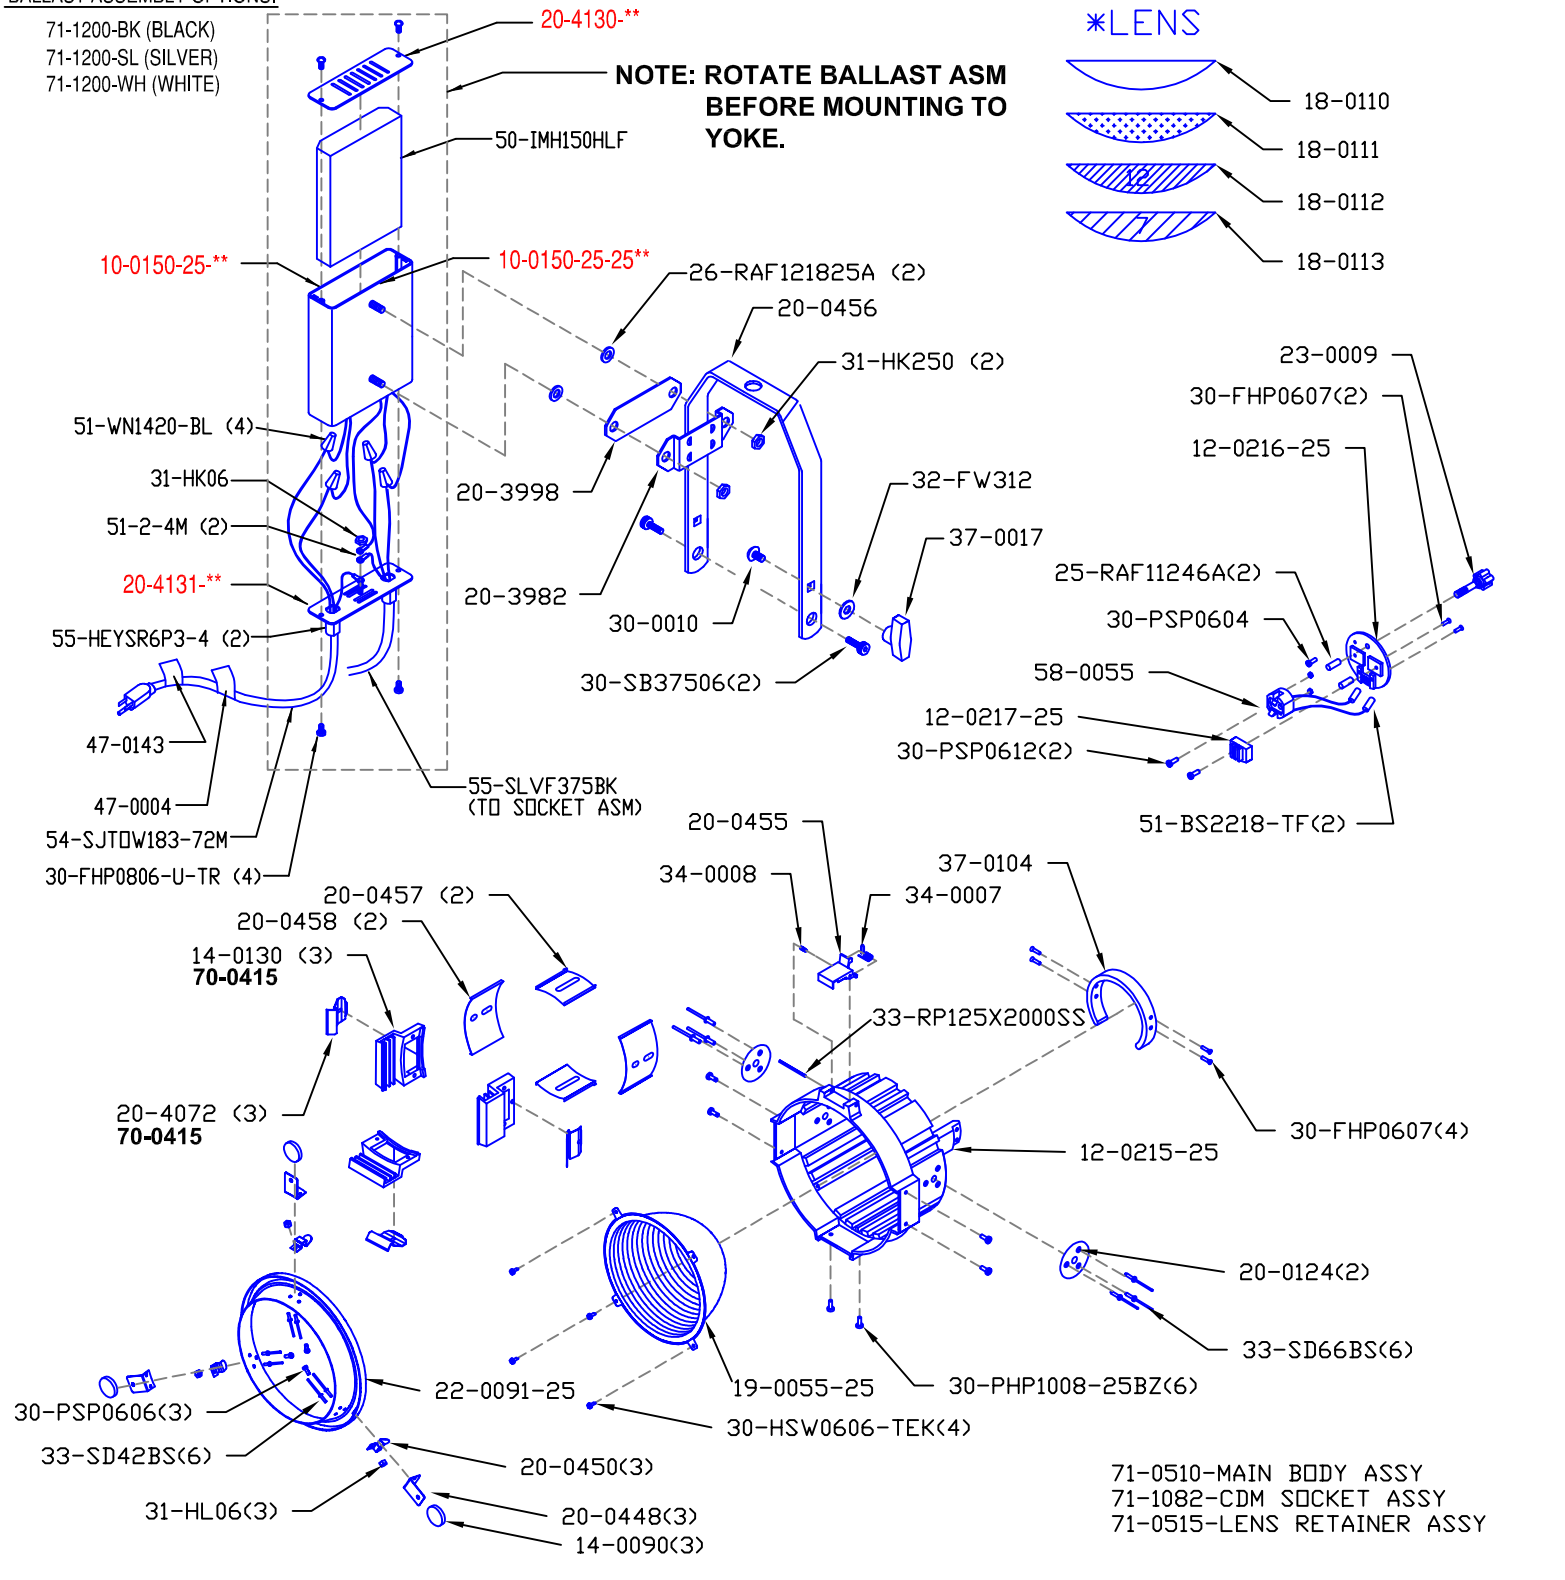

CDM STAR PAR 150 WATT

Catalog No:	Assy No:	Description:	Revision:	Section:
SPC-*-*-150		DIE CAST STAR PAR CDM	G	12.11

Color Code: ● = Object ● = MFG. Number-Not for Sale ● = Obsolete ● = Part Number/Note **●** = Sub-Assembly

BALLAST ASSEMBLY OPTIONS:

- 71-1200-BK (BLACK)
- 71-1200-SL (SILVER)
- 71-1200-WH (WHITE)

ALTMAN

Altman Lighting Co. Inc.
 57 Alexander St., Yonkers, NY, 10701
 Ph: (914) 476-7987 Fax: (914) 963-7304
<http://www.altmanltg.com>