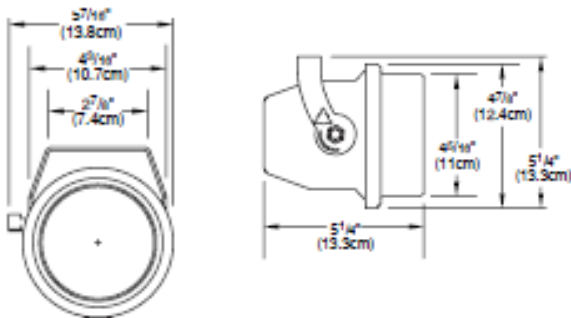

IQ30 specification subject to change without notice.

75 Watt

Architectural IQ30 Spot/Floodlight Series

Features

- Compact rugged spun extruded aluminum construction
- Medium screw base socket
- Dual swivel positioning system with degree markings
- Internal accessory holder accepts wide variety of options
- U.L, c.U.L. and C.E. listed
- Made in the U.S.A.

Cable: 6' total length with molded Edison plug (unless track or canopy options are specified).

Finish: Black, White or Silver TGIC polyester, electrostatic application. Custom colors available.

Weight: Approx; 4lbs (1.8 kg.) for IQ30