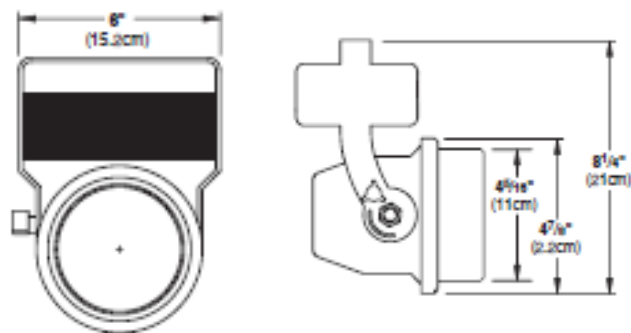

IQ30 specification subject to change without notice.

75 Watt

Architectural IQ30 Spot/Floodlight Series

Features

- Compact rugged spun extruded aluminum construction
- Medium screw base socket
- Dual swivel positioning system with degree markings
- Internal accessory holder accepts wide variety of options
- U.L, c.U.L. and C.E. listed
- Made in the U.S.A.

39 or 70 Watt

Architectural IQ30C CDM Spot/Floodlight Series

Features

- Utilizes 10,000 hour CDM Par30 lamp
- Compact rugged spun extruded aluminum construction
- Low noise, high efficient, Aromat electronic ballast
- Dual swivel positioning system with degree markings
- Track adapter versions available
- U.L, c.U.L. and C.E. listed
- Made in the U.S.A.

Cable: 6' total length with molded Edison plug (unless track or canopy options are specified).

Finish: Black, White or Silver TGIC polyester, electrostatic application. Custom colors available.

Weight: Approx; 4lbs (1.8 kg.) for IQ30