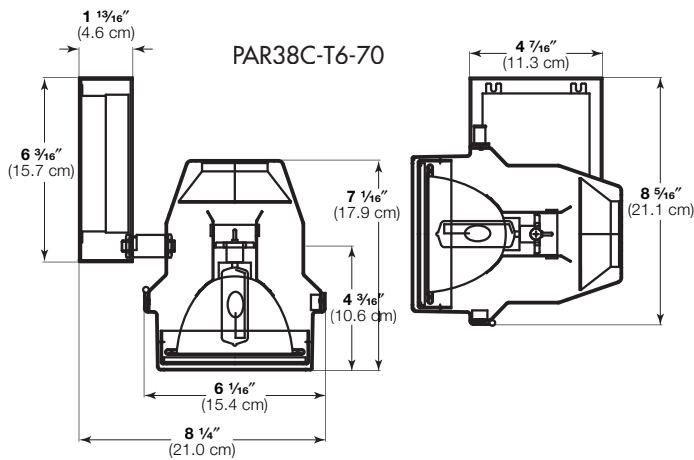

IQ38-T6 with  
sidecar-mounted  
ballast pictured

Fixture Type:

Altman IQseries™ PAR38-T6 lighting units are compact, very efficient means of illuminating and highlighting areas and objects with soft edged-pools of light.

Specifications subject to change without notice.

**39-, 70-, OR 150-WATT  
ARCHITECTURAL IQ38C-T6  
Spot/Floodlight Series**

**Features**

- Utilizes 12,000 hour T6 CDM lamps
- Compact extruded and spun aluminum construction
- Low-noise, high-efficiency electronic ballast
- Dual swivel positioning system with degree markings
- Track adapter and canopy-mount versions available
- Pyrex safety lens
- U.L.- and c.U.L.-listed
- Made in the USA

### ORDERING INFORMATION

Part Number:	model	wattage	color
IQ38C-T6	-	-	( B )lack
		39	( W )hite
		70	( S )ilver
		150	( X ) Custom