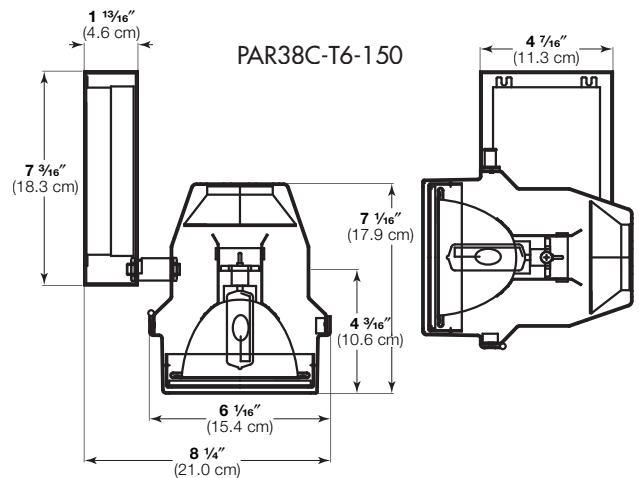

IQ38-T6 with  
sidecar-mounted  
ballast pictured

Fixture Type:

Altman IQseries™ PAR38-T6 lighting units are compact, very efficient means of illuminating and highlighting areas and objects with soft edged-pools of light.

Specifications subject to change without notice.

**39-, 70-, OR 150-WATT  
ARCHITECTURAL IQ38C-T6  
Spot/Floodlight Series**

**Features**

- Utilizes 12,000 hour T6 CDM lamps
- Compact extruded and spun aluminum construction
- Low-noise, high-efficiency electronic ballast
- Dual swivel positioning system with degree markings
- Track adapter and canopy-mount versions available
- Pyrex safety lens
- U.L.- and c.U.L.-listed
- Made in the USA

### ORDERING INFORMATION

Part Number:	model	wattage	color
IQ38C-T6	-	-	( B )lack
		39	( W )hite
		70	( S )ilver
		150	( X ) Custom