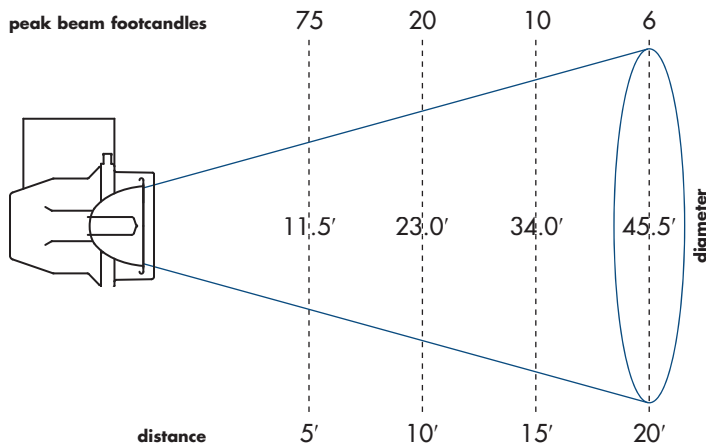

Specifications

Housing: Compact extruded and spun aluminum construction.

Materials: Corrosion-resistant materials.

Reflector: Aluminum, elliptical design.

Lens: Clear Pyrex.

Lamp/Socket: 39W, 70W or 150W UV-block G12 ceramic metal halide lamp. 5kV pulse-rated socket.

Rating: 100-277VAC 50/60Hz, 0.38 amps with 39W lamp and ballast; 0.58 amps with 70W lamp and ballast; 1.25 amps with 150W lamp and ballast.

Ballast: 39W, 70W or 150W multi-voltage electronic ballast.

Cable: 4' of insulated three conductor cable with molded U-ground Edison plug.

Accessories: Internal holder accepts 4¹/₁₆"-diameter accessories.

Finish: Black TGIC polyester, electrostatic application. White and silver also available.

Weight: Approx. 7 lbs. (3.2 Kg.) for 39W or 70W versions; approx. 8 lbs. (3.6 Kg) for 150W version.

ORDERING INFORMATION

Part Number:	model	wattage	color
IQ38C-T6	-	-	(B)lack
		39	(W)hite
		70	(S)ilver
		150	(X) Custom

PHOTOMETRIC DATA WITH 70-WATT LAMP

Conversion Factors
39 Watt Lamp = f.c. x .24
70 Watt Lamp = f.c. x .48
Lux: = f.c. x .0929

ACCESSORIES	
Supplied with Luminaire	
—	Accessory Retainer for 4¹/₁₆" Accessories
MSC	Mini Safety Cable

ADDITIONAL ACCESSORIES	
IQ38-CH	Cylindrical Hood
IQ38-SCH	Sparkle Cylindrical Hood
IQ38-BD4	4 Leaf Barn Door
IQ38-CP	Color Filter Holder
IQ38-LV	Louver Honeycomb
IQ38-DF	Dichroic Color Filter (specify color)
TLA-E166*	Nordic Eco 1 Circuit
TLA-TEK68*	Nordic Spec Grade 2 Circuit
TLA-XTSA66*	Nordic Spec Grade 3 Circuit
54-SVT183-24CC	Coiled Cord with Edison Connector
510-M	Factory Installed
510	Baby Pipe Clamp
—	Malleable Iron Pipe Clamp
	Canopy, Unistrut, and Stem Mounting options available

LAMP DATA

Lamp Type	Watts	Efficiency	Color Temp (°K)	Rated Life (Hours)	Rated Lumens	Color Rendering Index	Burn Position
CDM 35/T6/830	39	>87 LPW	3000	12,000	3,400	81	Any
CDM 70/T6/830	70	>92 LPW	3000	12,000	6,600	82	Any
CDM 70/T6/942	70	>92 LPW	4000	12,000	6,600	92	Any
CDM 150/T6/830	150	>93 LPW	3000	12,000	14,000	85	Any
CDM 150/T6/942	150	>85 LPW	4000	6,000	12,700	95	Any
CDM SA150/T6/942	150	>86 LPW	4200	5,000	12,900	96	Any