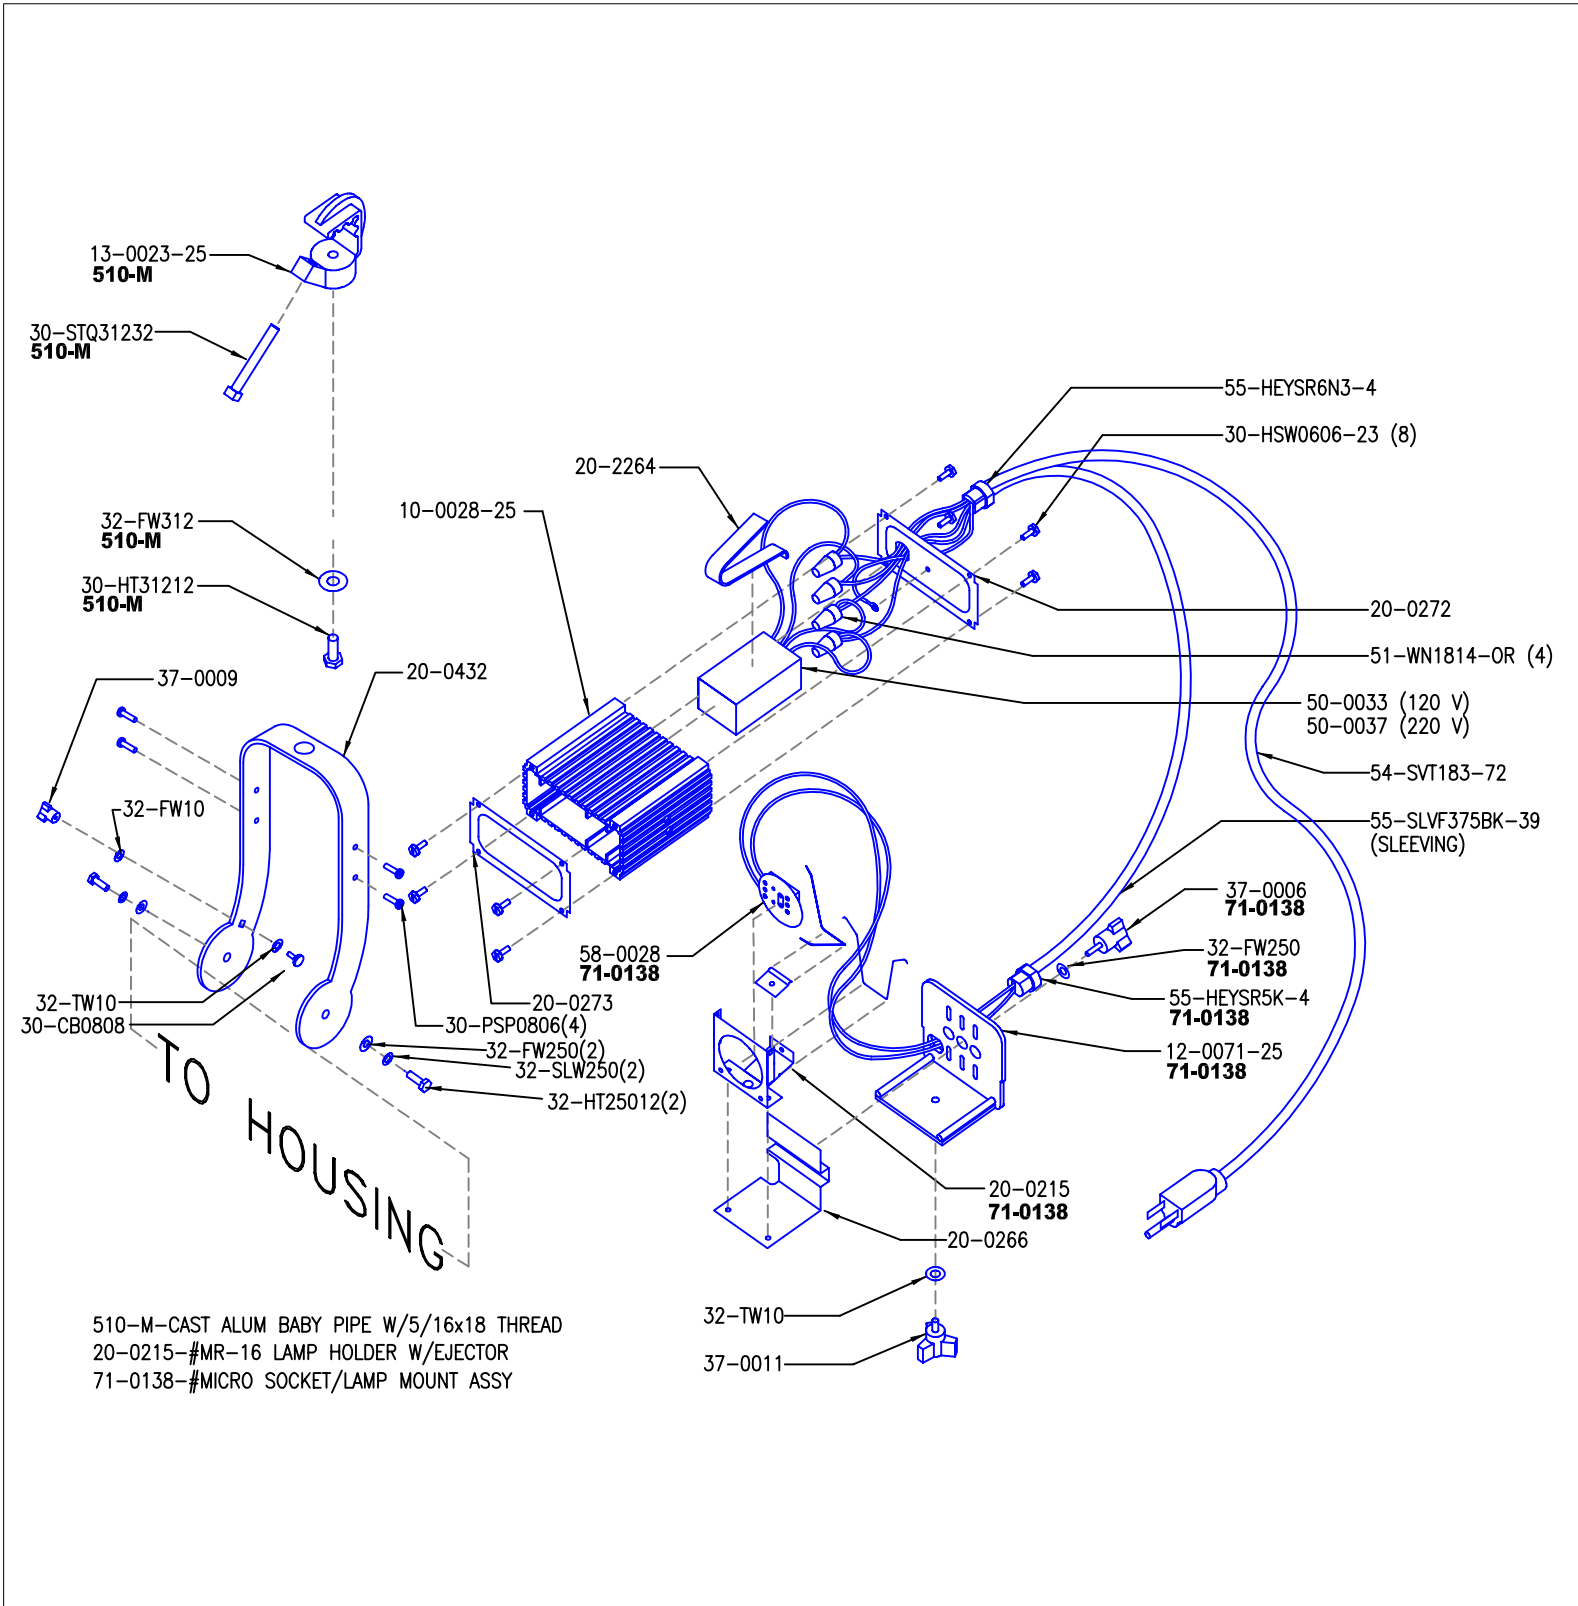

MR-16 Micro Ellipse Body

Catalog No:	Assy No:	Description:	Revision:	Section:
ME-*		Micro Ellipse Body	H	3.6.1

Color Code: ● = Object ● = MFG. Number-Not for Sale ● = Obsolete ● = Part Number/Note **Bold** = Sub-Assembly

ALTMAN

Altman Lighting Co. Inc.
57 Alexander St., Yonkers, NY, 10701
Ph: (914) 476-7987 Fax: (914) 963-7304
<http://www.altmanltg.com>

MR-16 Micro Ellipse Electrical

Catalog No:	Assy No:	Description:	Revision:	Section:
ME-*		Micro Ellipse Yoke & Electrical	H	3.6.2

Color Code: ● = Object ● = MFG. Number-Not for Sale ● = Obsolete ● = Part Number/Note **Bold** = Sub-Assembly

ALTMAN

Altman Lighting Co. Inc.
57 Alexander St., Yonkers, NY, 10701
Ph: (914) 476-7987 Fax: (914) 963-7304
<http://www.altmanltg.com>