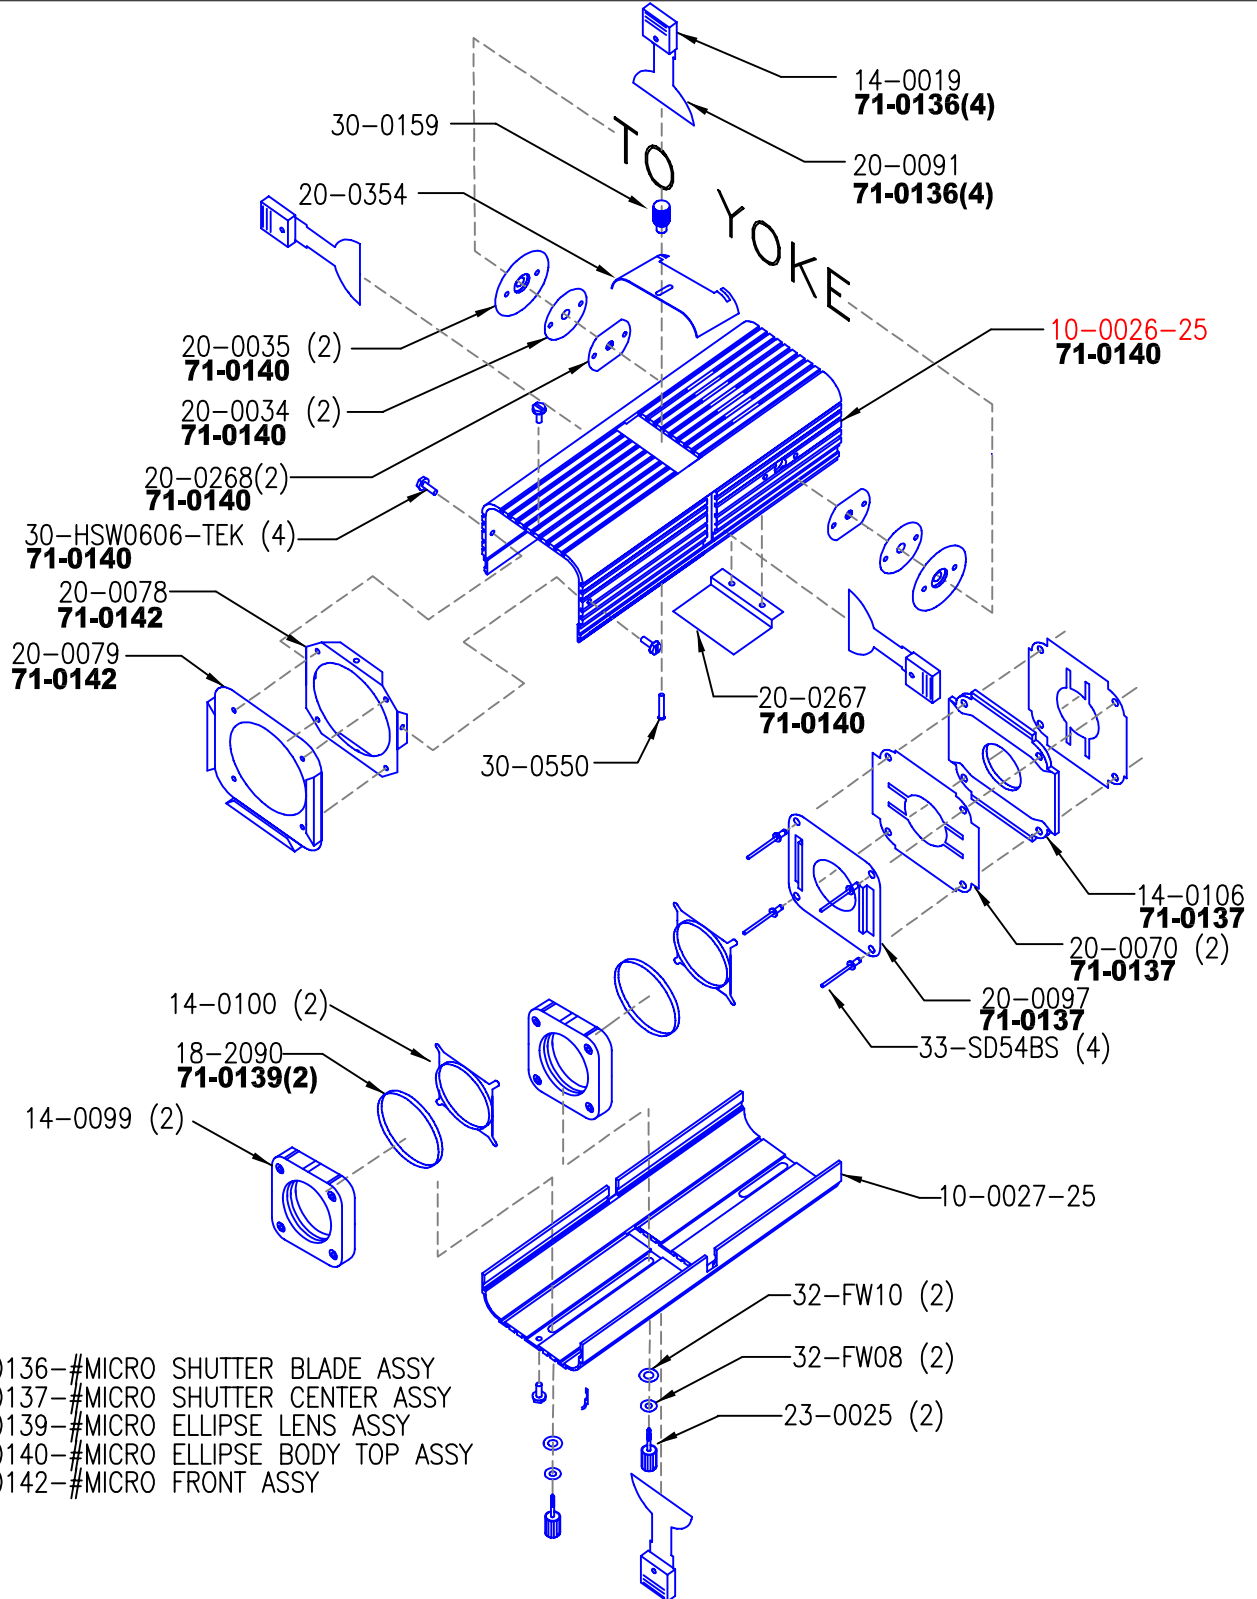

MR-16 Micro Ellipse Body

Catalog No:	Assy No:	Description:	Revision:	Section:
ME-*		Micro Ellipse Body	H	3.6.1

Color Code: ● = Object ● = MFG. Number-Not for Sale ● = Obsolete ● = Part Number/Note **Bold** = Sub-Assembly

ALTMAN

Altman Lighting Co. Inc.
57 Alexander St., Yonkers, NY, 10701
Ph: (914) 476-7987 Fax: (914) 963-7304
<http://www.altmanltg.com>

MR-16 Micro Ellipse Electrical

Catalog No:	Assy No:	Description:	Revision:	Section:
ME-*		Micro Ellipse Yoke & Electrical	H	3.6.2

Color Code: ● = Object ● = MFG. Number-Not for Sale ● = Obsolete ● = Part Number/Note **Bold** = Sub-Assembly

ALTMAN

Altman Lighting Co. Inc.
57 Alexander St., Yonkers, NY, 10701
Ph: (914) 476-7987 Fax: (914) 963-7304
<http://www.altmanltg.com>