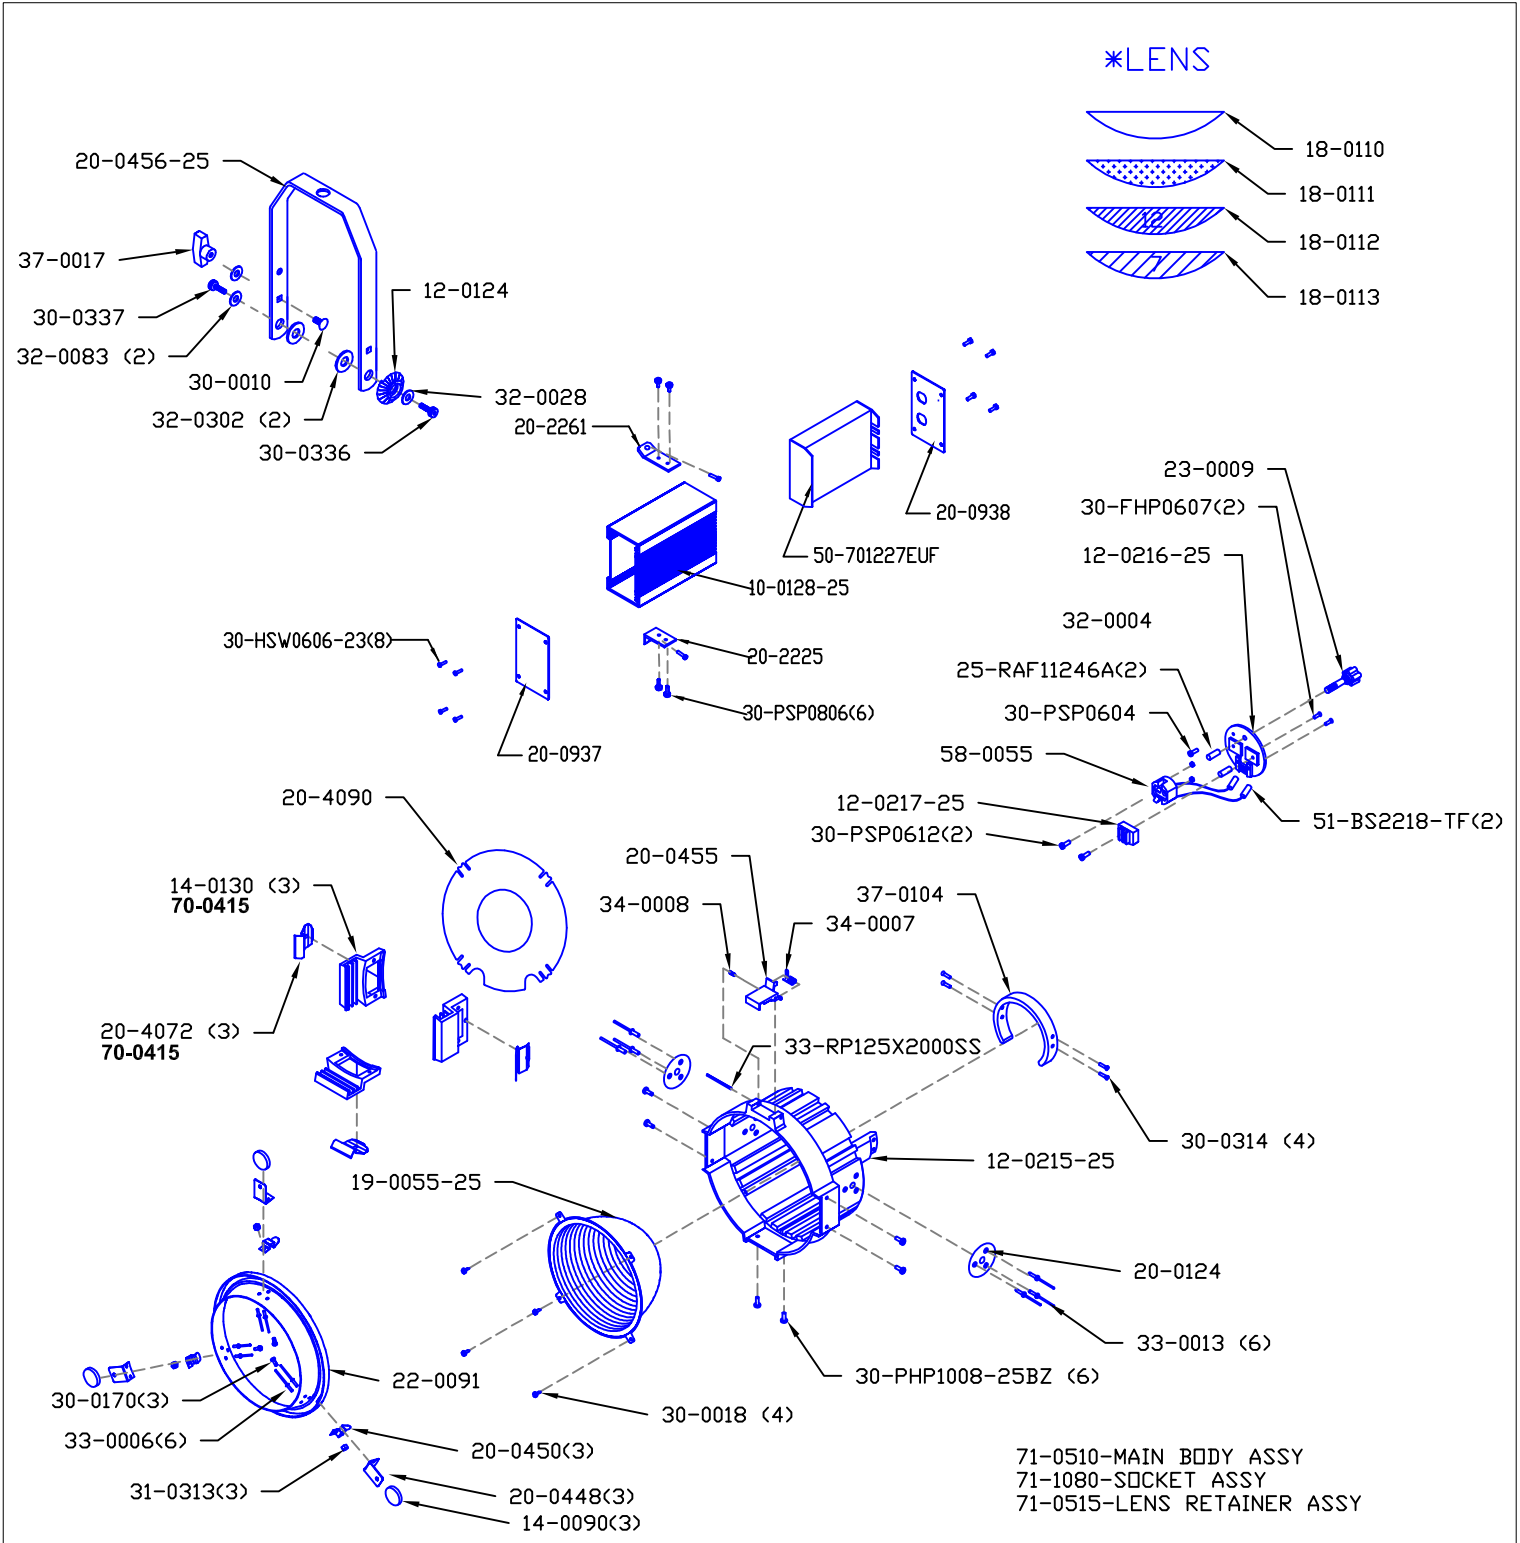

CDM STAR PAR 70 WATT

Catalog No:	Assy No:	Description:	Revision:	Section:
SPC-*-*-70		DIECAST STAR PAR CDM	E	12.12

Color Code: ● = Object ● = MFG. Number-Not for Sale ● = Obsolete ● = Part Number/Note **Bold** = Sub-Assembly