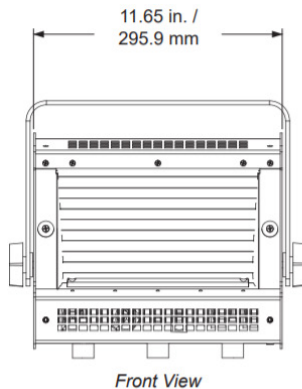

Designed for use on 6 foot centers, individual units can be linked side by side for greater saturation of light. The Spectra Cyc UV is compatible with both DMX and RDM protocols, and comes with a library of pre-programmed fixed intensities and various intensity effects. Units can be utilized for both floor and sky-cyc applications.

NOTE: A maximum recommended spacing is 6-foot on center, 2 to 4-foot back from lighted area. For a brighter, more saturated effect, Spectra Cyc 100 fixtures can be set closer or linked directly to the next via a joining bracket - SS-CYC-LINK (sold separately). Shown with optional yoke assembly - SS-CYC100-YOKE (sold separately).