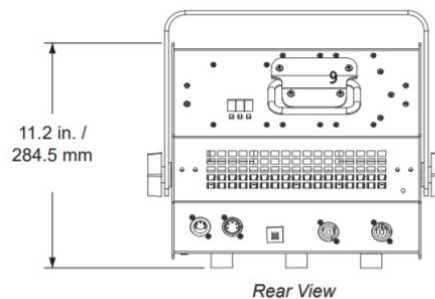

Designed for use on 6 foot centers, individual units can be linked side by side for greater saturation of light. The Spectra Cyc UV is compatible with both DMX and RDM protocols, and comes with a library of pre-programmed fixed intensities and various intensity effects. Units can be utilized for both floor and sky-cyc applications.

Spectra Cyc UV 100

Product Features:

- Uses 365nm UV LEDs
- Convection Cooled
- Asymmetrical reflector designed for broad, even distribution
- On-board multi-voltage power supply 100-240VAC.
- Feed through power and data capabilities using powerCON and 5-pin XLR connectors.
- Compatible with DMX and RDM protocols.
- Push button addressing.
- Preprogrammed modes for standalone intensity settings, timed intensity fades, and strobes
- Convection cooled, no fans
- Weight: 11 lbs. / 5.0 kg (approximate)
- cETLus listed for indoor use and CE marked
- Made in the USA
- Five (5) year and one (1) day warranty
- No cost technical support for the life of your product

NOTE: A maximum recommended spacing is 6-foot on center, 2 to 4-foot back from lighted area. For a brighter, more saturated effect, Spectra Cyc 100 fixtures can be set closer or linked directly to the next via a joining bracket - SS-CYC-LINK (sold separately). Shown with optional yoke assembly - SS-CYC100-YOKE (sold separately).