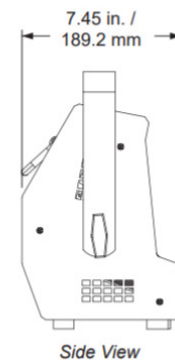

NOTE: A maximum recommended spacing is 6-foot on center, 2 to 4-foot back from lighted area. For a brighter, more saturated effect, Spectra Cyc 100 fixtures can be set closer or linked directly to the next via a joining bracket - SS-CYC-LINK (sold separately). Shown with optional yoke assembly - SS-CYC100-YOKE (sold separately).