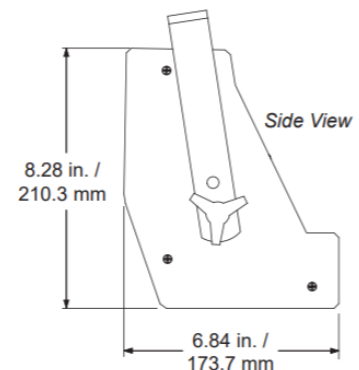

Product Features:

- Available in 5 Standard LED color configurations:
  RGBA, RGBW, 3K White, 6K White, or 3K-6K Tunable White
  Please Note: The RGBW version utilizes 3K emitters for the white channel. Variants will be considered custom.
- Max Lumens 1661 RGBA
- Asymmetrical reflector designed for broad, even distribution
- Patented LED blending lens
- On-board multi-voltage power supply 100-240VAC.
- Feed through power and data capabilities using PowerCON and 5-pin XLR connectors.
- Compatible with DMX and RDM protocols
- Push button addressing
- Preprogrammed modes for fixed colors, timed color changes and strobes.
- Integrated carrying handle
- Weight: 7 lbs. / 3.2 kg (approximate)
- Convection cooled, no fans
- cETLus listed for indoor use and CE marked
- Made in the USA
- Five (5) year and one (1) day warranty
- No cost technical support for the life of your product