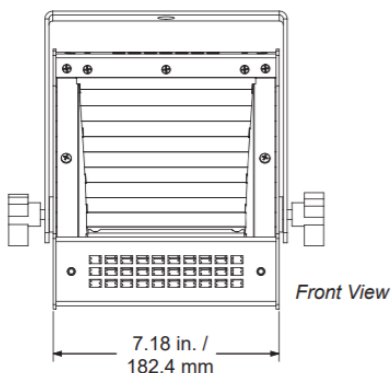

SPECTRA CYC 50W LED

The Spectra Cyc 50 is a 50 Watt cyclorama/wall wash luminaire utilizing high output LED emitters. Designed for theatrical and architectural applications, the Spectra Cyc 50 blends color via a patented LED lens and reflector combination which reduces pixelization from direct view.

Designed for use on 4-foot centers, individual units can be linked side by side for greater saturation of light. The Spectra Cyc 50 is compatible with DMX / RDM protocols, and comes with a library of preprogrammed single colors and various color mixes. Units can be utilized for both floor and sky-cyc applications.

Spectra Cyc 50

Product Features:

- Available in 5 Standard LED color configurations:
 RGBA, RGBW, 3K White, 6K White, or 3K-6K Tunable White
Please Note: The RGBW version utilizes 3K emitters for the white channel. Variants will be considered custom.
- Max Lumens 1661 RGBA
- Asymmetrical reflector designed for broad, even distribution
- Patented LED blending lens
- On-board multi-voltage power supply 100-240VAC.
- Feed through power and data capabilities using PowerCON and 5-pin XLR connectors.
- Compatible with DMX and RDM protocols
- Push button addressing
- Preprogrammed modes for fixed colors, timed color changes and strobes.
- Integrated carrying handle
- Weight: 7 lbs. / 3.2 kg (approximate)
- Convection cooled, no fans
- cETLus listed for indoor use and CE marked
- Made in the USA
- Five (5) year and one (1) day warranty
- No cost technical support for the life of your product