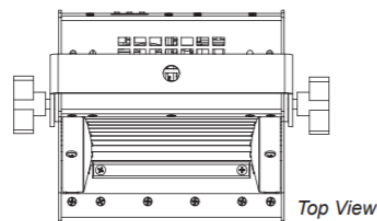

SPECTRA CYC 50W LED

The Spectra Cyc 50 is a 50 Watt cyclorama/wall wash luminaire utilizing high output LED emitters. Designed for theatrical and architectural applications, the Spectra Cyc 50 blends color via a patented LED lens and reflector combination which reduces pixelization from direct view.

Designed for use on 4-foot centers, individual units can be linked side by side for greater saturation of light. The Spectra Cyc 50 is compatible with DMX / RDM protocols, and comes with a library of preprogrammed single colors and various color mixes. Units can be utilized for both floor and sky-cyc applications.

Spectra Cyc 50

Product Features:

- Available in 5 Standard LED color configurations:
 RGBA, RGBW, 3K White, 6K White, or 3K-6K Tunable White
Please Note: The RGBW version utilizes 3K emitters for the white channel. Variants will be considered custom.
- Max Lumens 1661 RGBA
- Asymmetrical reflector designed for broad, even distribution
- Patented LED blending lens
- On-board multi-voltage power supply 100-240VAC.
- Feed through power and data capabilities using PowerCON and 5-pin XLR connectors.
- Compatible with DMX and RDM protocols
- Push button addressing
- Preprogrammed modes for fixed colors, timed color changes and strobes.
- Integrated carrying handle
- Weight: 7 lbs. / 3.2 kg (approximate)
- Convection cooled, no fans
- cETLus listed for indoor use and CE marked
- Made in the USA
- Five (5) year and one (1) day warranty
- No cost technical support for the life of your product