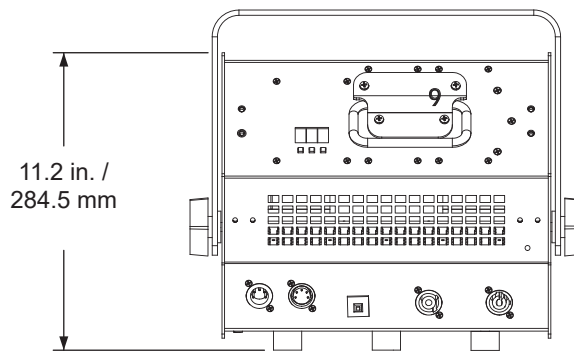

Designed for use on 6 foot centers, individual units can be linked side by side for greater saturation of light. The Spectra Cyc UV is compatible with both DMX and RDM protocols, and comes with a library of pre-programmed fixed intensities and various intensity effects. Units can be utilized for both floor and sky-cyc applications.

Product Features:

- Uses 365nm UV LEDs
- Convection Cooled
- Asymmetrical reflector designed for broad, even distribution
- On-board multi-voltage power supply 100-240VAC.
- Feed through power and data capabilities using powerCON and 5-pin XLR connectors.
- Compatible with DMX and RDM protocols.
- Push button addressing.
- Pre-programmed modes for fixed intensities, timed fades, changes and strobes
- Convection cooled, no fans
- Weight: 11 lbs. / 5.0 kg (approximate)
- cETLus listed for indoor use and CE marked
- Made in the USA

NOTE: A maximum recommended spacing is 6-foot on center, 2 to 4-foot back from lighted area. For a brighter, more saturated effect, Spectra Cyc 100 fixtures can be set closer or linked directly to the next via a joining bracket - SS-CYC-LINK (sold separately). Shown with optional yoke assembly - SS-CYC100-YOKE (sold separately).

Front View

Rear View

Side View

Specifications

Materials:	Construction is corrosion-resistant materials and hardware.
Housing:	Lightweight aluminum fabrication.
Light Engine:	9, 365nm UV LEDs
Reflector:	Proprietary curve, specular aluminum
Rating:	Multi-Voltage; 100-240 VAC operation
Data Ports:	1 Male & 1 Female flush mount 5-Pin XLR
Power Cable:	5-foot, PowerCON in and standard connector.
AC Out:	Flush mount PowerCON for feed thru power to other Spectra Cyc units only. A maximum of 20 Spectra Cyc UV fixtures per power daisy chain or as permitted by circuit capacity.
Finish:	Black or White. Custom colors available - consult factory before ordering.
Weight:	Approx. 11 lbs. (5.0 kg)