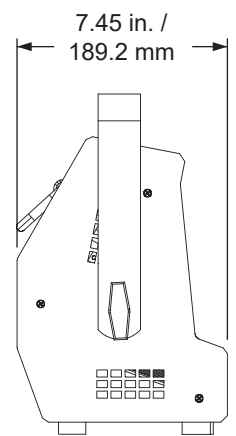

Product Features:

- Uses 365nm UV LEDs
- Convection Cooled
- Asymmetrical reflector designed for broad, even distribution
- On-board multi-voltage power supply 100-240VAC.
- Feed through power and data capabilities using powerCON and 5-pin XLR connectors.
- Compatible with DMX and RDM protocols.
- Push button addressing.
- Pre-programmed modes for fixed intensities, timed fades, changes and strobes
- Convection cooled, no fans
- Weight: 11 lbs. / 5.0 kg (approximate)
- cETLus listed for indoor use and CE marked
- Made in the USA

NOTE: A maximum recommended spacing is 6-foot on center, 2 to 4-foot back from lighted area. For a brighter, more saturated effect, Spectra Cyc 100 fixtures can be set closer or linked directly to the next via a joining bracket - SS-CYC-LINK (sold separately). Shown with optional yoke assembly - SS-CYC100-YOKE (sold separately).

Front View

Rear View

Side View

Specifications

Materials:	Construction is corrosion-resistant materials and hardware.
Housing:	Lightweight aluminum fabrication.
Light Engine:	9, 365nm UV LEDs
Reflector:	Proprietary curve, specular aluminum
Rating:	Multi-Voltage; 100-240 VAC operation
Data Ports:	1 Male & 1 Female flush mount 5-Pin XLR
Power Cable:	5-foot, PowerCON in and standard connector.
AC Out:	Flush mount PowerCON for feed thru power to other Spectra Cyc units only. A maximum of 20 Spectra Cyc UV fixtures per power daisy chain or as permitted by circuit capacity.
Finish:	Black or White. Custom colors available - consult factory before ordering.
Weight:	Approx. 11 lbs. (5.0 kg)