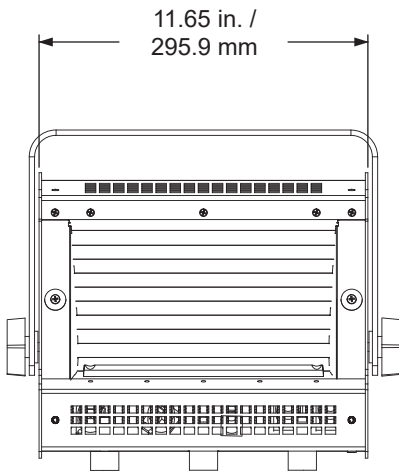

SPECTRA CYC UV

100 Watt UV LED CYC

SSCYC100UV

The Spectra Cyc UV is a 100 Watt cyclorama/wall wash luminaire utilizing high output 365nm UV LED emitters. Designed for theatrical and architectural applications, the Spectra Cyc UV blends the output via a reflector providing smooth and even distribution.

Designed for use on 6 foot centers, individual units can be linked side by side for greater saturation of light. The Spectra Cyc UV is compatible with both DMX and RDM protocols, and comes with a library of pre-programmed fixed intensities and various intensity effects. Units can be utilized for both floor and sky-cyc applications.

Product Features:

- Uses 365nm UV LEDs
- Convection Cooled
- Asymmetrical reflector designed for broad, even distribution
- On-board multi-voltage power supply 100-240VAC.
- Feed through power and data capabilities using powerCON and 5-pin XLR connectors.
- Compatible with DMX and RDM protocols.
- Push button addressing.
- Pre-programmed modes for fixed intensities, timed fades, changes and strobes
- Convection cooled, no fans
- Weight: 11 lbs. / 5.0 kg (approximate)
- cETLus listed for indoor use and CE marked
- Made in the USA

Front View

Rear View

Side View

Specifications

Materials:	Construction is corrosion-resistant materials and hardware.
Housing:	Lightweight aluminum fabrication.
Light Engine:	9, 365nm UV LEDs
Reflector:	Proprietary curve, specular aluminum
Rating:	Multi-Voltage; 100-240 VAC operation
Data Ports:	1 Male & 1 Female flush mount 5-Pin XLR
Power Cable:	5-foot, PowerCON in and standard connector.
AC Out:	Flush mount PowerCON for feed thru power to other Spectra Cyc units only. A maximum of 20 Spectra Cyc UV fixtures per power daisy chain or as permitted by circuit capacity.
Finish:	Black or White. Custom colors available - consult factory before ordering.
Weight:	Approx. 11 lbs. (5.0 kg)