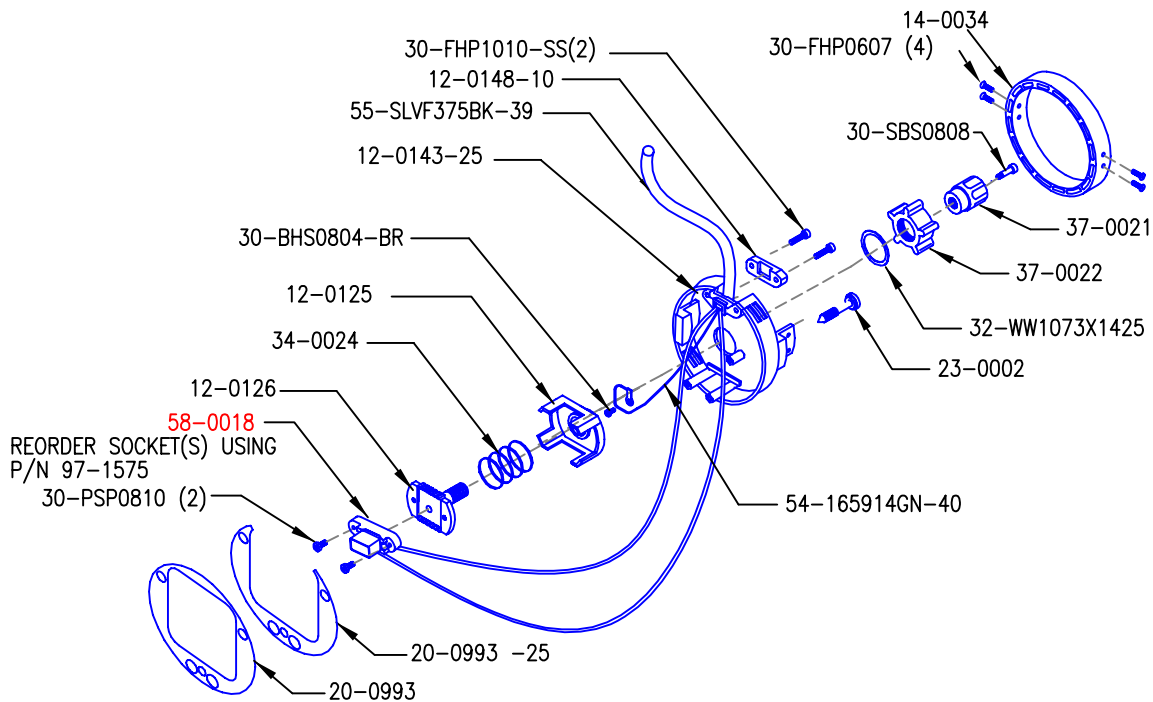

360Q Ellipsoidal Body

Catalog No:	Assy No:	Description:	Revision:	Section:
360Q-*		360Q Ellipsoidal Body	F	3.3.1

Color Code: ● = Object ● = MFG. Number-Not for Sale ● = Obsolete ● = Part Number/Note **●** = Sub-Assembly

LENS ASSEMBLIES CROSS REFERENCE

NOTE: LENS ASSEMBLIES DO NOT INCLUDE LENS TUBE!

FIXTURE	(A)	LENS ASSEMBLIES	(B) LENS TUBE
360Q 4.5X6.5	18-2012 (2)	71-0110-#360Q 4.5x6.5 LENS ASSY W/HARDWARE	70-0025
360Q 6X9	18-2008 (2)	71-0111-#360Q 6x9 LENS ASSY W/HARDWARE	70-0025
360Q 6X12	18-2009 (2)	71-0112-#360Q 6x12 LENS ASSY W/HARDWARE	70-0026
360Q 6X16	18-2010 (2)	71-0113-#360Q 6x16 LENS ASSY W/HARDWARE	70-0027
360Q 6X22	18-2010 (1)	71-0114-#360Q 6x22 LENS ASSY W/HARDWARE	70-0028

ALTMAN

Altman Lighting Co. Inc.
 57 Alexander St., Yonkers, NY, 10701
 Ph: (914) 476-7987 Fax: (914) 963-7304
<http://www.altmanltg.com>

360Q Socket Assemblies

Catalog No:	Assy No:	Description:	Revision:	Section:
360Q	Below	360Q Socket Assemblies	I	3.3.2

Color Code: ● = Object ● = MFG. Number-Not for Sale ● = Obsolete ● = Part Number/Note **Bold** = Sub-Assembly

71-1014 - #360Q/3.5Q-MT SOCKET CAP ASSEMBLY

71-1015 -360QX SPEED CAP SOCKET ASSEMBLY

ALTMAN

Altman Lighting Co. Inc.
 57 Alexander St., Yonkers, NY, 10701
 Ph: (914) 476-7987 Fax: (914) 963-7304
<http://www.altmanltg.com>