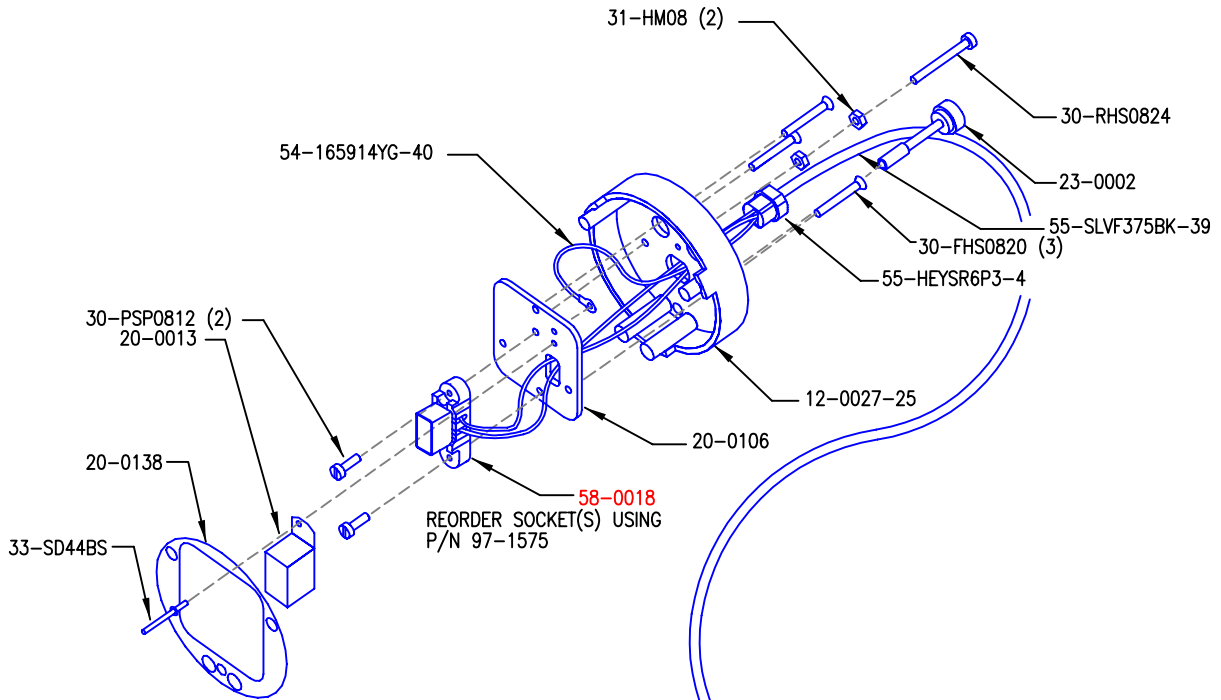

360Q Ellipsoidal Body

Catalog No:	Assy No:	Description:	Revision:	Section:
360Q-*		360Q Ellipsoidal Body	F	3.3.1

Color Code: ● = Object ● = MFG. Number-Not for Sale ● = Obsolete ● = Part Number/Note **●** = Sub-Assembly

LENS ASSEMBLIES CROSS REFERENCE

NOTE: LENS ASSEMBLIES DO NOT INCLUDE LENS TUBE!

FIXTURE	(A)	LENS ASSEMBLIES	(B) LENS TUBE
360Q 4.5X6.5	18-2012 (2)	71-0110-#360Q 4.5x6.5 LENS ASSY W/HARDWARE	70-0025
360Q 6X9	18-2008 (2)	71-0111-#360Q 6x9 LENS ASSY W/HARDWARE	70-0025
360Q 6X12	18-2009 (2)	71-0112-#360Q 6x12 LENS ASSY W/HARDWARE	70-0026
360Q 6X16	18-2010 (2)	71-0113-#360Q 6x16 LENS ASSY W/HARDWARE	70-0027
360Q 6X22	18-2010 (1)	71-0114-#360Q 6x22 LENS ASSY W/HARDWARE	70-0028

ALTMAN

Altman Lighting Co. Inc.
 57 Alexander St., Yonkers, NY, 10701
 Ph: (914) 476-7987 Fax: (914) 963-7304
<http://www.altmanltg.com>

360Q Socket Assemblies

Catalog No:	Assy No:	Description:	Revision:	Section:
360Q	Below	360Q Socket Assemblies	I	3.3.2

Color Code: ● = Object ● = MFG. Number-Not for Sale ● = Obsolete ● = Part Number/Note **Bold** = Sub-Assembly

71-1014 - #360Q/3.5Q-MT SOCKET CAP ASSEMBLY

71-1015 -360QX SPEED CAP SOCKET ASSEMBLY

ALTMAN

Altman Lighting Co. Inc.
 57 Alexander St., Yonkers, NY, 10701
 Ph: (914) 476-7987 Fax: (914) 963-7304
<http://www.altmanltg.com>