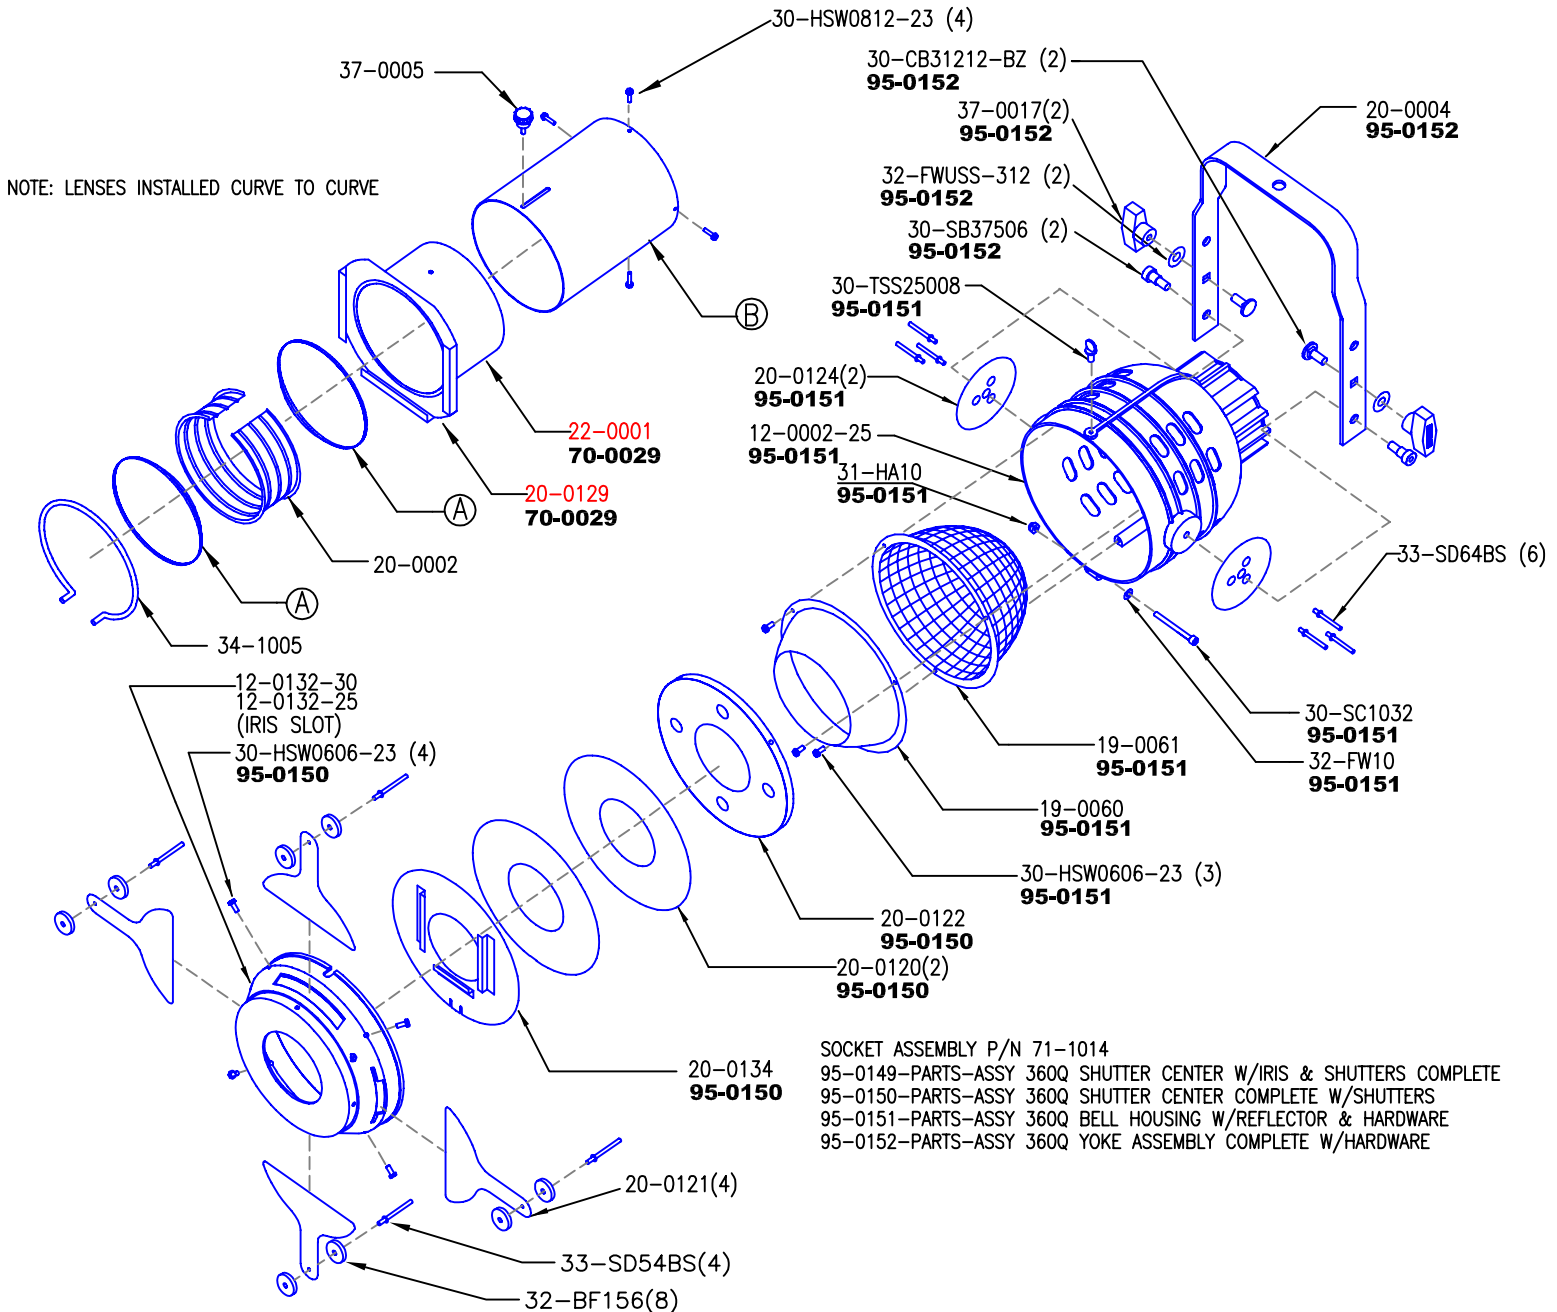

360Q Ellipsoidal Body

Catalog No:	Assy No:	Description:	Revision:	Section:
360Q-*		360Q Ellipsoidal Body	F	3.3.1

Color Code: ● = Object ● = MFG. Number-Not for Sale ● = Obsolete ● = Part Number/Note **●** = Sub-Assembly

LENS ASSEMBLIES CROSS REFERENCE

NOTE: LENS ASSEMBLIES DO NOT INCLUDE LENS TUBE!

FIXTURE	(A)	LENS ASSEMBLIES	(B) LENS TUBE
360Q 4.5X6.5	18-2012 (2)	71-0110-#360Q 4.5x6.5 LENS ASSY W/HARDWARE	70-0025
360Q 6X9	18-2008 (2)	71-0111-#360Q 6x9 LENS ASSY W/HARDWARE	70-0025
360Q 6X12	18-2009 (2)	71-0112-#360Q 6x12 LENS ASSY W/HARDWARE	70-0026
360Q 6X16	18-2010 (2)	71-0113-#360Q 6x16 LENS ASSY W/HARDWARE	70-0027
360Q 6X22	18-2010 (1)	71-0114-#360Q 6x22 LENS ASSY W/HARDWARE	70-0028

Color Code: ● = Object ● = MFG. Number-Not for Sale ● = Obsolete ● = Part Number/Note **Bold** = Sub-Assembly

71-1014 - #360Q/3.5Q-MT SOCKET CAP ASSEMBLY

71-1015 -360QX SPEED CAP SOCKET ASSEMBLY

ALTMAN

Altman Lighting Co. Inc.
 57 Alexander St., Yonkers, NY, 10701
 Ph: (914) 476-7987 Fax: (914) 963-7304
<http://www.altmanltg.com>