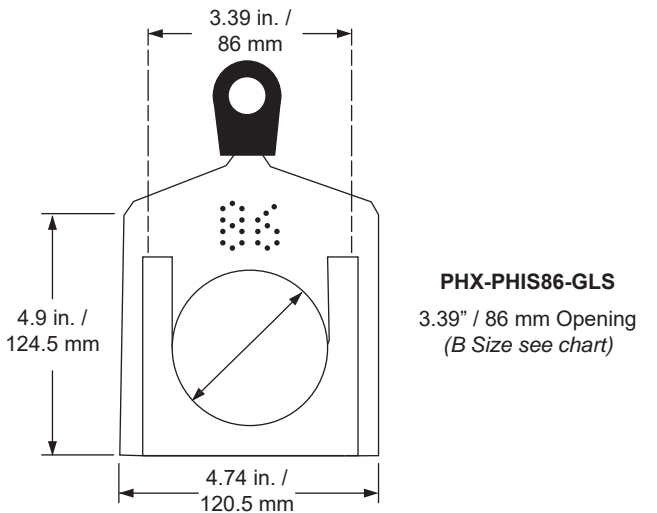

Part No.: PHX-PHGS86-GLS	
Luminaire	PHX 5-50 Degree Fixed
Slot	Gobo
Gobo Size	B (86 mm OD / 64.5 mm IA)
Material	Glass
Style	Sandwich
Notes	For 86 mm Glass Gobos

Altman Lighting PHX Gobo Holder Selection Guide

PHX-PHISB
2.75" / 70 mm Opening
(B Size see chart)

PHX-PHISA-GLS
3.15" / 80 mm Opening
(A Size see chart)

Part No.: PHX-PHISB	
Luminaire	PHX Fixed & Zoom
Slot	Iris
Gobo Size	B (82 mm OD / 64.5 mm IA)
Material	Steel
Style	Slot
Previous Part No.	PHX-PH

Part No.: PHX-PHISA-GLS	
Luminaire	PHX Fixed & Zoom
Slot	Iris
Gobo Size	A (100 mm OD / 75 mm IA)
Material	Glass
Style	Sandwich
Previous Part No.	PHX-GPH

PHX-PHISB-GLS
2.75" / 70 mm Opening
(B Size see chart)

PHX-PHIS86-GLS
3.39" / 86 mm Opening
(B Size see chart)

Part No.: PHX-PHISB-GLS	
Luminaire	PHX Fixed & Zoom
Slot	Iris
Gobo Size	B (82 mm OD / 64.5 mm IA)
Material	Glass
Style	Slot
Notes	For 82 mm Glass