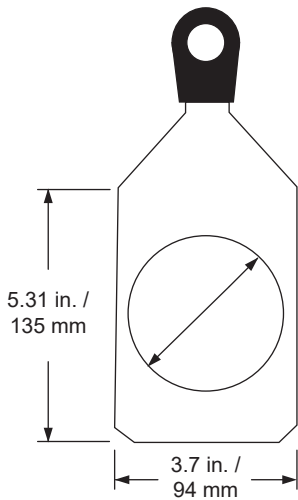

NOTE: Refer to PHX gobo holder graphics contained in the following pages of this document for additional information.

PHX Zoom Luminaires Gobo & Iris Slot Information

Part Number	Slot	Size	Material	Style	Notes
PHXZ-PHGSB	Gobo	B Size (86 mm OD / 64.5 mm IA)	Steel	Sandwich	Previous Part Number ALT-PH
PHXZ-PHG86-3T	Gobo	B Size (86 mm OD / 64.5 mm IA)	Steel	3 Tab	Previous Part Number 1KL6-PH
PHXZ-SFLGSB	Gobo	Use for Sharp Gobo Image	Soft Focus	Sandwich	Previous Part Number PHXZ-SFLB
PHX-PHISB	Iris	B Size (82 mm OD / 64.5 mm IA)	Steel	Slot	Previous Part Number PHX-PH
PHX-PHISA-GLS	Iris	A Size (100 mm OD / 75 mm IA)	Glass	Sandwich	Previous Part Number PHX-GPH
PHX-PHISB-GLS	Iris	B Size (82 mm OD / 64.5 mm IA)	Glass	Slot	For 82 mm Glass Mount
PHX-PHIS86-GLS	Iris	B Size (86 mm OD / 64.5 mm IA)	Glass	Slot	For 86 mm Glass Mount

NOTE: Refer to PHX gobo holder graphics contained in the following pages of this document for additional information.

Altman Lighting PHX Gobo Holder Selection Guide

PHX-PHGSA
3.15" / 80 mm Opening
(A Size see chart)

PHX-PHGSB
2.75" / 70 mm Opening
(B Size see chart)

Part No.: PHX-PHGSA	
Luminaire	PHX 5-50 Degree Fixed
Slot	Gobo
Gobo Size	A (100 mm OD / 75 mm IA)
Material	Steel
Style	Sandwich
Previous Part No.	PHX-PHA

Part No.: PHX-PHGSB	
Luminaire	PHX 5-50 Degree Fixed
Slot	Gobo
Gobo Size	B (86 mm OD / 64.5 mm IA)
Material	Steel
Style	Sandwich
Previous Part No.	PHX-PHB

PHX-PHGSB-GLS
2.75" / 70 mm Opening
(B Size see chart)