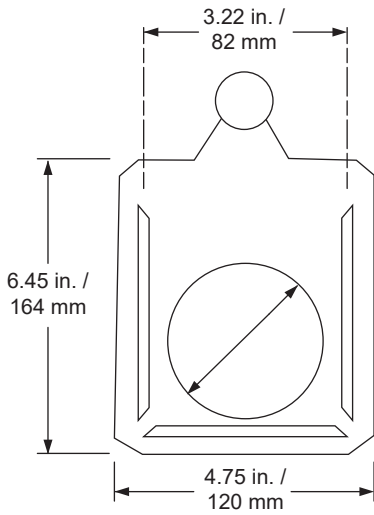

PHX-PHGSB
2.75" / 70 mm Opening
(B Size see chart)

Part No.: PHX-PHGSA	
Luminaire	PHX 5-50 Degree Fixed
Slot	Gobo
Gobo Size	A (100 mm OD / 75 mm IA)
Material	Steel
Style	Sandwich
Previous Part No.	PHX-PHA

Part No.: PHX-PHGSB	
Luminaire	PHX 5-50 Degree Fixed
Slot	Gobo
Gobo Size	B (86 mm OD / 64.5 mm IA)
Material	Steel
Style	Sandwich
Previous Part No.	PHX-PHB

PHX-PHGSB-GLS
2.75" / 70 mm Opening
(B Size see chart)

PHX-PHGS86-GLS
2.75" / 70 mm Opening
(B Size see chart)

Part No.: PHX-PHGSB-GLS	
Luminaire	PHX 5-50 Degree Fixed
Slot	Gobo
Gobo Size	B (82 mm OD / 64.5 mm IA)
Material	Glass
Style	Sandwich
Notes	For 82 mm Glass Gobos

PHX-PHISB
2.75" / 70 mm Opening
(B Size see chart)

PHX-PHISA-GLS
3.15" / 80 mm Opening
(A Size see chart)

Part No.: PHX-PHISB	
Luminaire	PHX Fixed & Zoom
Slot	Iris
Gobo Size	B (82 mm OD / 64.5 mm IA)
Material	Steel
Style	Slot
Previous Part No.	PHX-PH