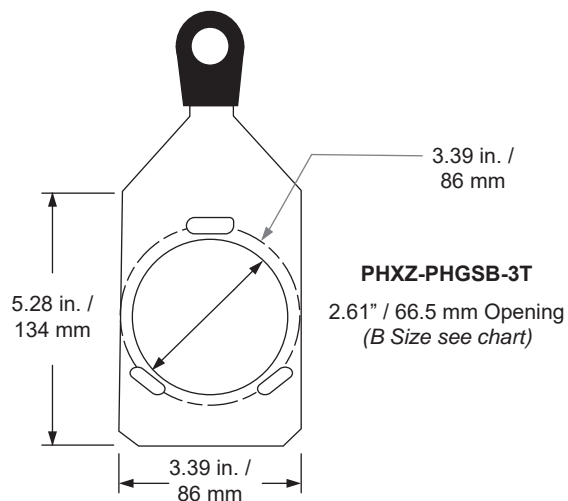

PHX-PHISB
2.75" / 70 mm Opening
(B Size see chart)

PHX-PHISA-GLS
3.15" / 80 mm Opening
(A Size see chart)

Part No.: PHX-PHISB	
Luminaire	PHX Fixed & Zoom
Slot	Iris
Gobo Size	B (82 mm OD / 64.5 mm IA)
Material	Steel
Style	Slot
Previous Part No.	PHX-PH

Part No.: PHX-PHISA-GLS	
Luminaire	PHX Fixed & Zoom
Slot	Iris
Gobo Size	A (100 mm OD / 75 mm IA)
Material	Glass
Style	Sandwich
Previous Part No.	PHX-GPH

PHX-PHISB-GLS
2.75" / 70 mm Opening
(B Size see chart)

PHX-PHIS86-GLS
3.39" / 86 mm Opening
(B Size see chart)

Part No.: PHX-PHISB-GLS	
Luminaire	PHX Fixed & Zoom
Slot	Iris
Gobo Size	B (82 mm OD / 64.5 mm IA)
Material	Glass
Style	Slot
Notes	For 82 mm Glass

Part No.: PHX-PHIS86-GLS	
Luminaire	PHX Fixed & Zoom
Slot	Iris
Gobo Size	B (86 mm OD / 64.5 mm IA)
Material	Glass
Style	Slot
Notes	For 86 mm Glass

Altman Lighting PHX Gobo Holder Selection Guide

Part No.: PHXZ-PHGSB	
Luminaire	PHX Zoom
Slot	Gobo
Gobo Size	B (82 mm OD / 64.5 mm IA)
Material	Steel
Style	Sandwich
Previous Part No.	ALT-PH