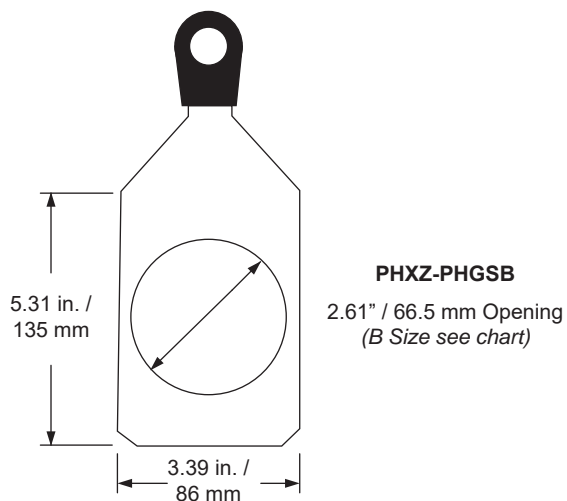

Altman Lighting PHX Gobo Holder Selection Guide

Part No.: PHXZ-PHGSB	
Luminaire	PHX Zoom
Slot	Gobo
Gobo Size	B (82 mm OD / 64.5 mm IA)
Material	Steel
Style	Sandwich
Previous Part No.	ALT-PH

Part No.: PHX-PHGSB-3T	
Luminaire	PHX Zoom
Slot	Gobo
Gobo Size	B (86 mm OD / 64.5 mm IA)
Material	Steel
Style	3 Tab
Previous Part No.	1KL6-PH

NOTE: Drawings are not to scale are graphical representation of the products for identification purposes only.