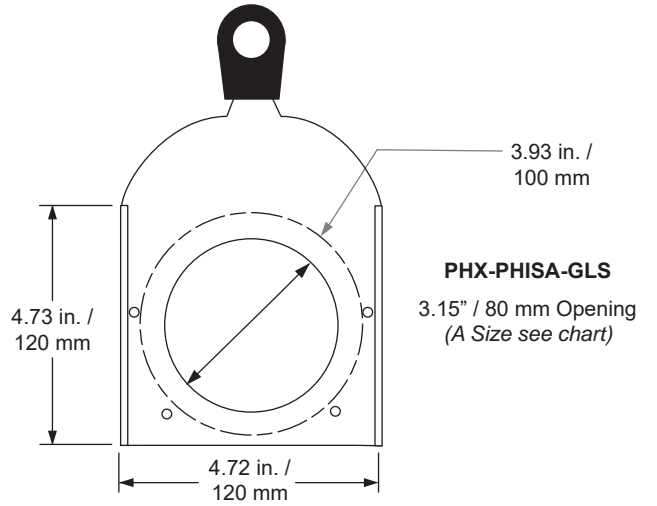

Part No.: PHX-PHGSB	
Luminaire	PHX 5-50 Degree Fixed
Slot	Gobo
Gobo Size	B (86 mm OD / 64.5 mm IA)
Material	Steel
Style	Sandwich
Previous Part No.	PHX-PHB

PHX-PHGSB-GLS
2.75" / 70 mm Opening
(B Size see chart)

PHX-PHGS86-GLS
2.75" / 70 mm Opening
(B Size see chart)

Part No.: PHX-PHGSB-GLS	
Luminaire	PHX 5-50 Degree Fixed
Slot	Gobo
Gobo Size	B (82 mm OD / 64.5 mm IA)
Material	Glass
Style	Sandwich
Notes	For 82 mm Glass Gobos

Part No.: PHX-PHGS86-GLS	
Luminaire	PHX 5-50 Degree Fixed
Slot	Gobo
Gobo Size	B (86 mm OD / 64.5 mm IA)
Material	Glass
Style	Sandwich
Notes	For 86 mm Glass Gobos

Altman Lighting PHX Gobo Holder Selection Guide

PHX-PHISB
2.75" / 70 mm Opening
(B Size see chart)

PHX-PHISA-GLS
3.15" / 80 mm Opening
(A Size see chart)

Part No.: PHX-PHISB	
Luminaire	PHX Fixed & Zoom
Slot	Iris
Gobo Size	B (82 mm OD / 64.5 mm IA)
Material	Steel
Style	Slot
Previous Part No.	PHX-PH