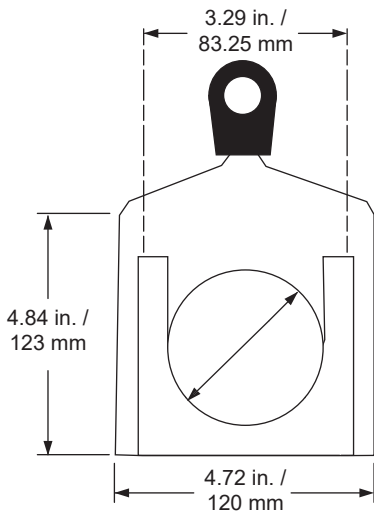

PHX-PHISB-GLS
2.75" / 70 mm Opening
(B Size see chart)