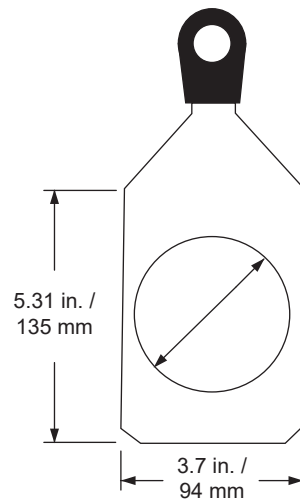

NOTE: Refer to PHX gobo holder graphics contained in the following pages of this document for additional information.

PHX Zoom Luminaires Gobo & Iris Slot Information

Part Number	Slot	Size	Material	Style	Notes
PHXZ-PHGSB	Gobo	B Size (86 mm OD / 64.5 mm IA)	Steel	Sandwich	Previous Part Number ALT-PH
PHXZ-PHG86-3T	Gobo	B Size (86 mm OD / 64.5 mm IA)	Steel	3 Tab	Previous Part Number 1KL6-PH
PHXZ-SFLGSB	Gobo	Use for Sharp Gobo Image	Soft Focus	Sandwich	Previous Part Number PHXZ-SFLB
PHX-PHISB	Iris	B Size (82 mm OD / 64.5 mm IA)	Steel	Slot	Previous Part Number PHX-PH
PHX-PHISA-GLS	Iris	A Size (100 mm OD / 75 mm IA)	Glass	Sandwich	Previous Part Number PHX-GPH
PHX-PHISB-GLS	Iris	B Size (82 mm OD / 64.5 mm IA)	Glass	Slot	For 82 mm Glass Mount
PHX-PHIS86-GLS	Iris	B Size (86 mm OD / 64.5 mm IA)	Glass	Slot	For 86 mm Glass Mount

NOTE: Refer to PHX gobo holder graphics contained in the following pages of this document for additional information.

Altman Lighting PHX Gobo Holder Selection Guide

PHX-PHGSA
3.15" / 80 mm Opening
(A Size see chart)