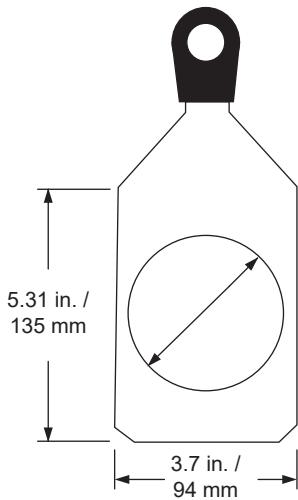

Altman Lighting PHX Gobo Holder Selection Guide

PHX-PHGSA
3.15" / 80 mm Opening
(A Size see chart)