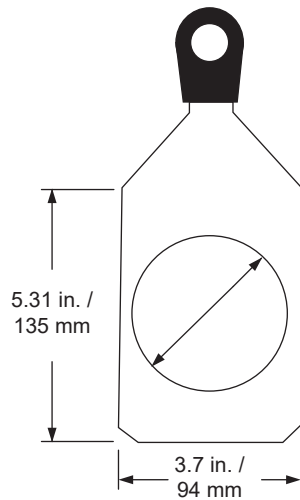

NOTE: Refer to PHX gobo holder graphics contained in the following pages of this document for additional information.

PHX Zoom Luminaires Gobo & Iris Slot Information

Part Number	Slot	Size	Material	Style	Notes
PHXZ-PHGSB	Gobo	B Size (86 mm OD / 64.5 mm IA)	Steel	Sandwich	Previous Part Number ALT-PH
PHXZ-PHG86-3T	Gobo	B Size (86 mm OD / 64.5 mm IA)	Steel	3 Tab	Previous Part Number 1KL6-PH
PHXZ-SFLGSB	Gobo	Use for Sharp Gobo Image	Soft Focus	Sandwich	Previous Part Number PHXZ-SFLB
PHX-PHISB	Iris	B Size (82 mm OD / 64.5 mm IA)	Steel	Slot	Previous Part Number PHX-PH
PHX-PHISA-GLS	Iris	A Size (100 mm OD / 75 mm IA)	Glass	Sandwich	Previous Part Number PHX-GPH
PHX-PHISB-GLS	Iris	B Size (82 mm OD / 64.5 mm IA)	Glass	Slot	For 82 mm Glass Mount
PHX-PHIS86-GLS	Iris	B Size (86 mm OD / 64.5 mm IA)	Glass	Slot	For 86 mm Glass Mount

NOTE: Refer to PHX gobo holder graphics contained in the following pages of this document for additional information.

Altman Lighting PHX Gobo Holder Selection Guide

PHX-PHGSA
3.15" / 80 mm Opening
(A Size see chart)

PHX-PHGSB
2.75" / 70 mm Opening
(B Size see chart)

Part No.: PHX-PHGSA	
Luminaire	PHX 5-50 Degree Fixed
Slot	Gobo
Gobo Size	A (100 mm OD / 75 mm IA)
Material	Steel
Style	Sandwich
Previous Part No.	PHX-PHA

Part No.: PHX-PHGSB	
Luminaire	PHX 5-50 Degree Fixed
Slot	Gobo
Gobo Size	B (86 mm OD / 64.5 mm IA)
Material	Steel
Style	Sandwich
Previous Part No.	PHX-PHB

PHX-PHGSB-GLS
2.75" / 70 mm Opening
(B Size see chart)