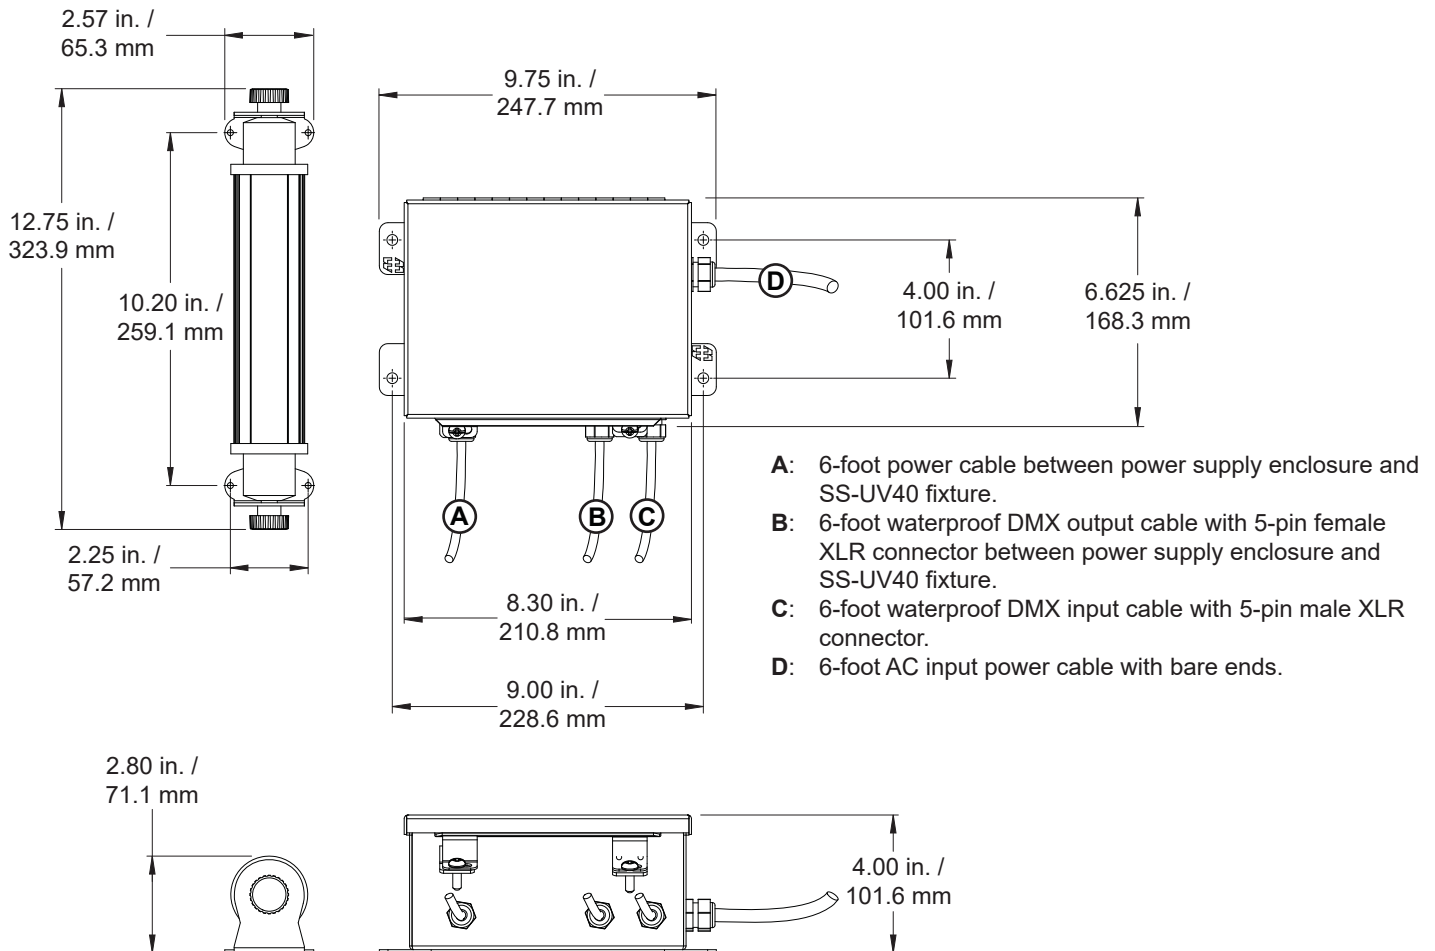

Product Features:

- High performance, long life UV-A emitters
- Less visible light than traditional black lights using 365nm UV-A LEDs
- Individual focus of the UV cells
- Feed through power and data capabilities
- 10° or 30° lens options
- Selectable 8 and 16 bit personalities for smooth fades from 0 to 100%
- On-board multi-voltage power supply 100-240VAC, 50/60Hz.
- DMX and RDM compatible
- DMX address setting via on-board push button display or RDM
- Weight:
 - Power Supply Enclosure: 11.5 lbs. (5.2 kg)
 - LED Pod: 2.1 lbs (0.95 kg)
- cETLus Listed
- IP65 Rated for outdoor use
- Made in the USA

Specifications

Materials: Construction employs all corrosion-resistant materials and hardware.
Light Engine: 4 each long life, UV-A LED emitters (365 nm) per Pod (16 emitters maximum)
Lensing: 10° or 30° lens options
Electrical Rating: Multi-Voltage; 100-240 VAC operation
Control: DMX / RDM
Environmental: IP65 Rated for outdoor use
Finish: Black
Weight: Power Supply Enclosure: 11.5 lbs. (5.2 kg)
 LED Pod: 2.1 lbs (0.95 kg)

- A:** 6-foot power cable between power supply enclosure and SS-UV40 fixture.
- B:** 6-foot waterproof DMX output cable with 5-pin female XLR connector between power supply enclosure and SS-UV40 fixture.
- C:** 6-foot waterproof DMX input cable with 5-pin male XLR connector.
- D:** 6-foot AC input power cable with bare ends.