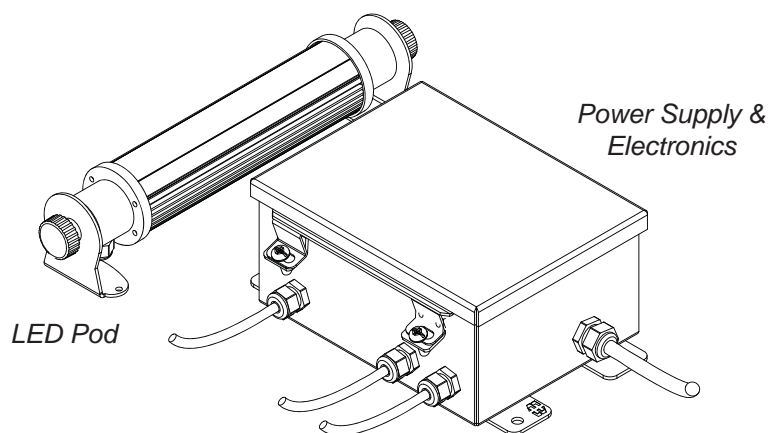

SPECTRA SERIES

40 Watt LED UV

SSUV40

The Spectra Series UV40 is a 40 Watt UV luminaire utilizing high performance, long life UV-A emitters. The Spectra Series UV40 is designed with four independent LED cells on four independent DMX channels for intensity control.

An on board multi-voltage power supply allows for direct power and data connection as well as feed through capabilities. The Spectra Series UV40 is compatible with both DMX and RDM protocols and comes complete with a library of pre-programmed fades and strobes as well as manual intensity control.

Product Features:

- High performance, long life UV-A emitters
- Less visible light than traditional black lights using 365nm UV-A LEDs
- Individual focus of the UV cells
- Feed through power and data capabilities
- 10° or 30° lens options
- Selectable 8 and 16 bit personalities for smooth fades from 0 to 100%
- On-board multi-voltage power supply 100-240VAC, 50/60Hz.
- DMX and RDM compatible
- DMX address setting via on-board push button display or RDM
- Weight:
 - Power Supply Enclosure: 11.5 lbs. (5.2 kg)
 - LED Pod: 2.1 lbs (0.95 kg)
- cETLus Listed
- IP65 Rated for outdoor use
- Made in the USA

Specifications

Materials: Construction employs all corrosion-resistant materials and hardware.
Light Engine: 4 each long life, UV-A LED emitters (365 nm) per Pod (16 emitters maximum)
Lensing: 10° or 30° lens options
Electrical Rating: Multi-Voltage; 100-240 VAC operation
Control: DMX / RDM
Environmental: IP65 Rated for outdoor use
Finish: Black
Weight: Power Supply Enclosure: 11.5 lbs. (5.2 kg)
 LED Pod: 2.1 lbs (0.95 kg)