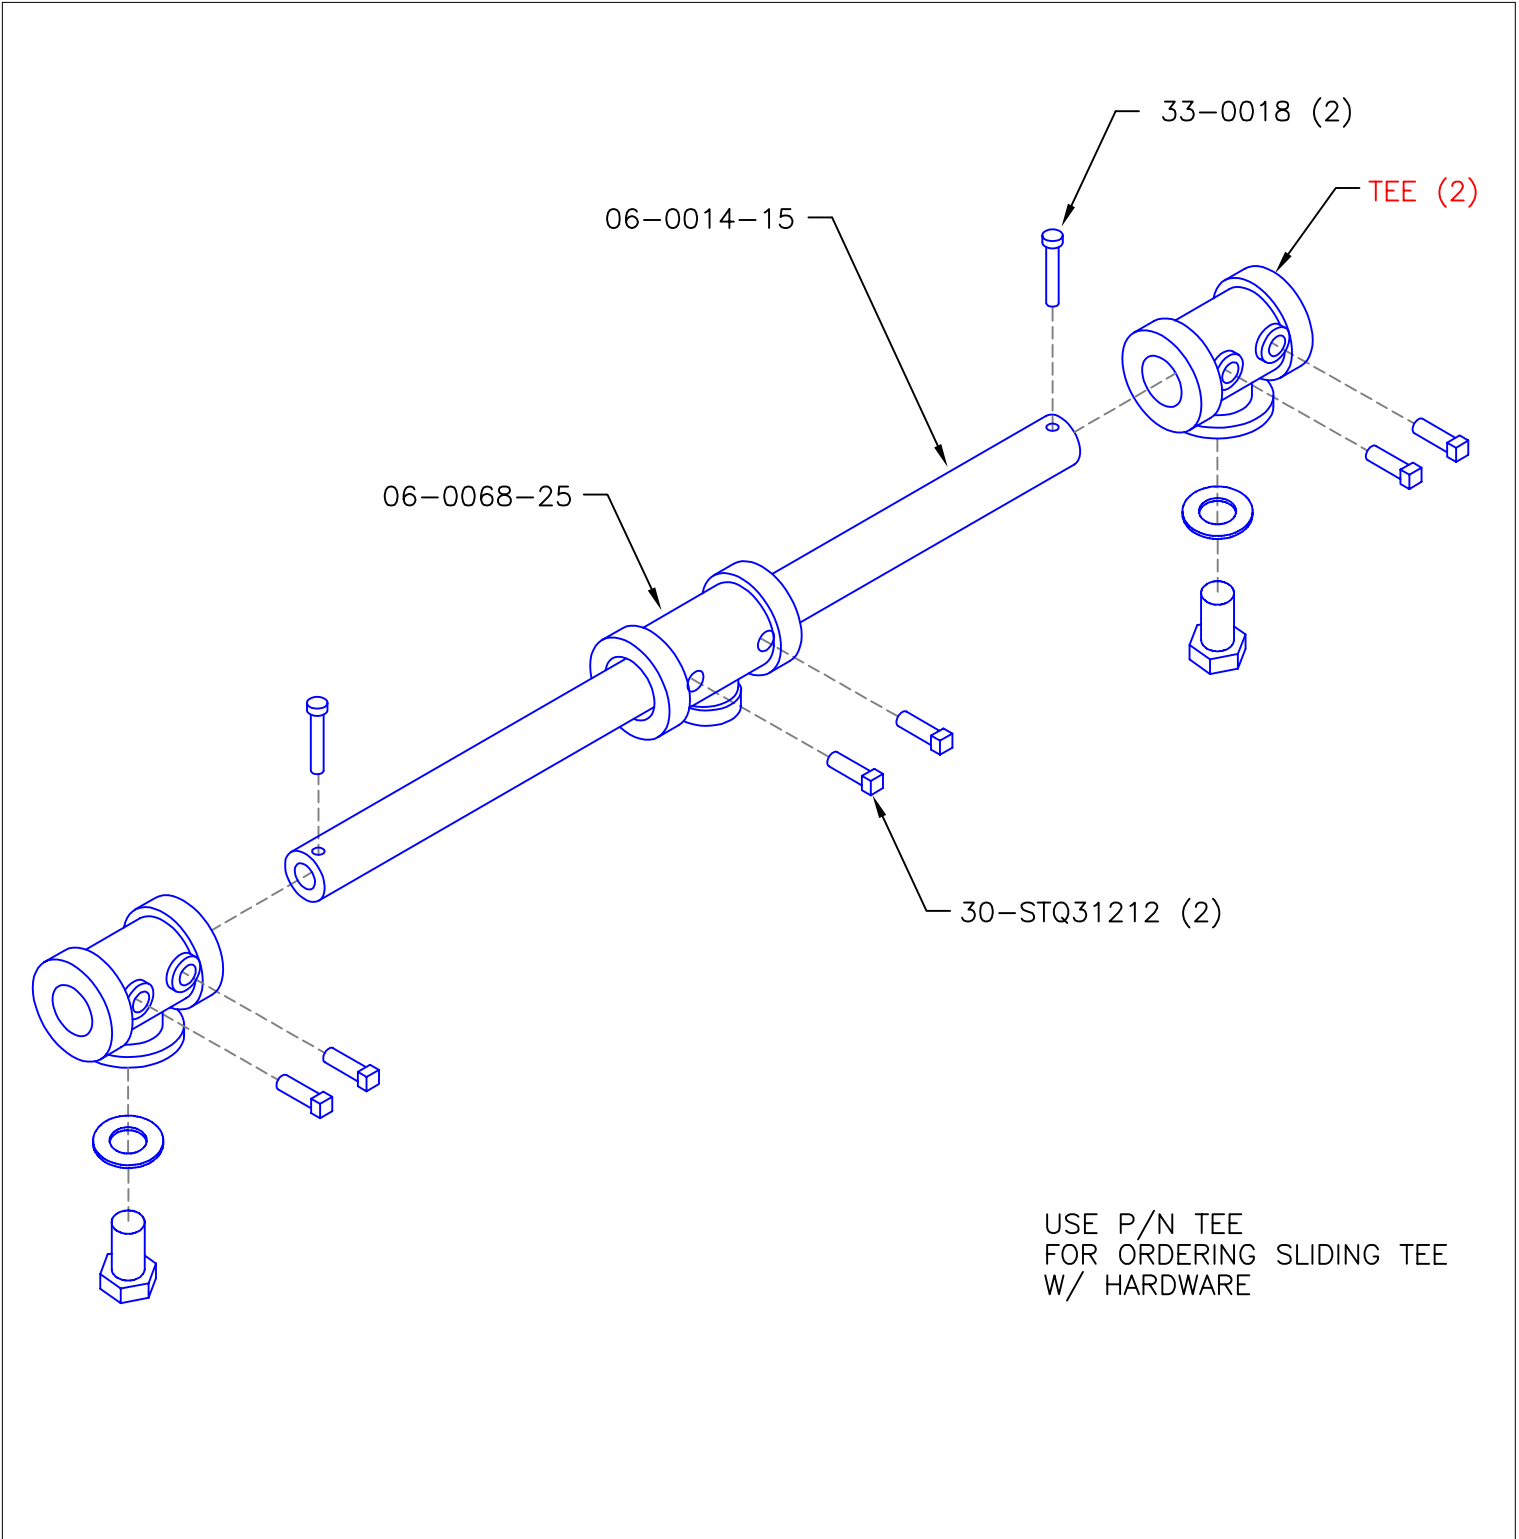

CROSS-18-2

Catalog No:	Assy No:	Description:	Revision:	Section:
CROSS-18-2		18" CROSS BAR WITH 2 SLIDING TEE'S	-	9.5.8

Color Code: ● = Object ● = MFG. Number-Not for Sale ● = Obsolete ● = Part Number/Note **Bold** = Sub-Assembly