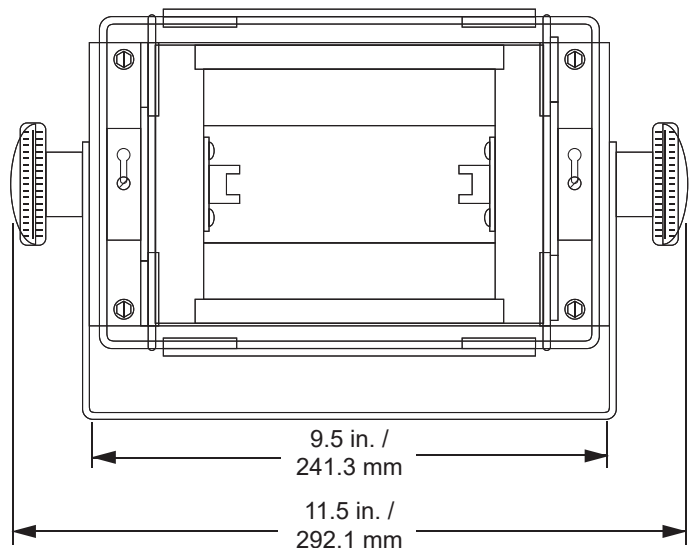

## Q-LITE OPEN FACE 1000W FLOOD LIGHT Q-LITE

The Q-LITE flood fixture is a 1000 Watt open-face luminaire that is a compact, lightweight, multipurpose flood/fill light. It is ideal for any stage, studio and location lighting application.

### Product Features:

- Ventilated steel housing
- Broad even beam
- Compact and lightweight
- Accepts a wide range of lamps (lamp not included, sold separately)
- Available in 120VAC or 230VAC
- Includes safety screen, black snoot/color frame holder, and safety cable
- Weight: 7 lbs. / 3.18 kg (approximate)
- cETLus listed for indoor use
- Made in the USA

*Note: Drawing shown with optional  
4-leaf barn door (sold separately)*

**Specifications**

**Housing:** Sheet steel construction.  
**Materials:** Corrosion-resistant materials and hardware.  
**Yoke:** Rigid flat steel with dual-locking-dog tilt handles.  
**Reflector:** Peened specular aluminum.  
**Socket:** Recessed single-contact, two provided. Tool-free re-lamping.  
**Rating:** 120 or 230VAC operation, 8.3/4.2 Amps, 1000 Watts maximum.  
**Cable:** 36" Teflon® leads encased in black fiberglass sleeving.  
**Accessories:** Includes safety screen, black snoot/color frame holder, and safety cable with spring clip.  
**Finish:** Black epoxy Sandtex, electrostatic application.  
**Weight:** Approx. 7 lbs. (3.18 Kg)  
**Markings:** cETLus Listed for indoor use.