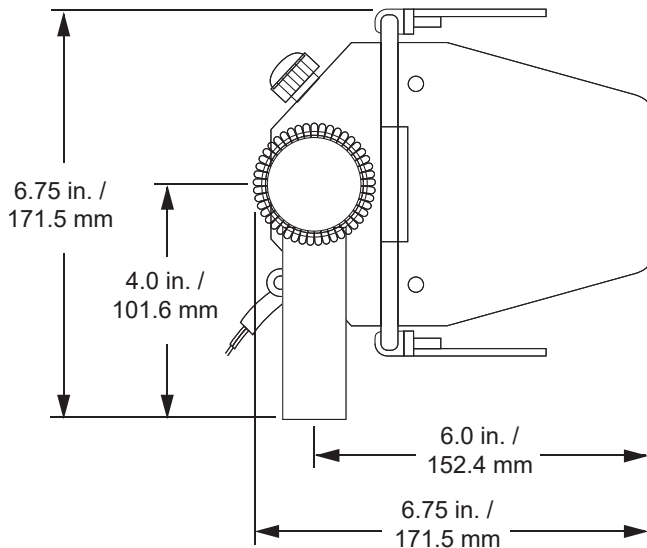

## Q-LITE OPEN FACE 1000W FLOOD LIGHT Q-LITE

The Q-LITE flood fixture is a 1000 Watt open-face luminaire that is a compact, lightweight, multipurpose flood/fill light. It is ideal for any stage, studio and location lighting application.

### Product Features:

- Ventilated steel housing
- Broad even beam
- Compact and lightweight
- Accepts a wide range of lamps (lamp not included, sold separately)
- Available in 120VAC or 230VAC
- Includes safety screen, black snoot/color frame holder, and safety cable
- Weight: 7 lbs. / 3.18 kg (approximate)
- cETLus listed for indoor use
- Made in the USA

*Note: Drawing shown with optional  
4-leaf barn door (sold separately)*

**Specifications**

**Housing:** Sheet steel construction.  
**Materials:** Corrosion-resistant materials and hardware.  
**Yoke:** Rigid flat steel with dual-locking-dog tilt handles.  
**Reflector:** Peened specular aluminum.  
**Socket:** Recessed single-contact, two provided. Tool-free re-lamping.  
**Rating:** 120 or 230VAC operation, 8.3/4.2 Amps, 1000 Watts maximum.  
**Cable:** 36" Teflon® leads encased in black fiberglass sleeving.  
**Accessories:** Includes safety screen, black snoot/color frame holder, and safety cable with spring clip.  
**Finish:** Black epoxy Sandtex, electrostatic application.  
**Weight:** Approx. 7 lbs. (3.18 Kg)  
**Markings:** cETLus Listed for indoor use.