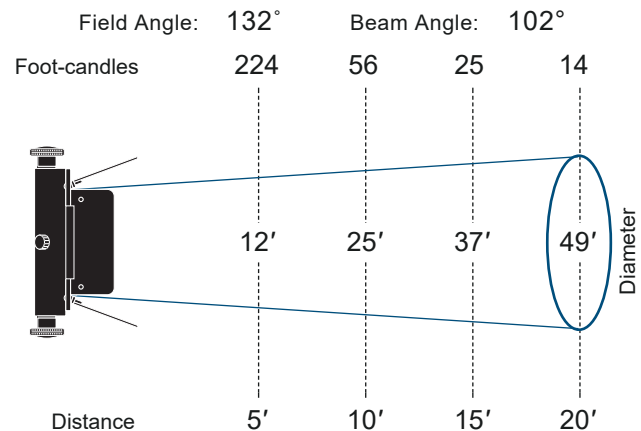

HORIZONTAL

Watts	Volts	ANSI Code	Color Temp (K)	Rated Life (hrs)*	Rated Lumens*	Correction Factor	Finish
1000	120	FCM	3200	300	27,500	1.00	Clear
1000	120	FHM	3200	300	26,000	--	Frost
750	120	EJG	3200	400	20,000	0.73	Clear
750	120	EMD	3200	400	19,500	--	Frost
500	120	FDG	3200	400	13,250	0.48	Clear
500	120	FDN	3200	400	12,800	--	Frost
500	120	FCL	3000	2,000	10,950	0.40	Clear
500	120	FCZ	3000	2,000	10,700	--	Frost
300	120	EHM	2950	2,000	5,950	0.22	Clear
300	120	EHZ	2950	2,000	5,900	--	Frost
800	240	TU P2/GE23760	3200	150	22,000	--	Clear