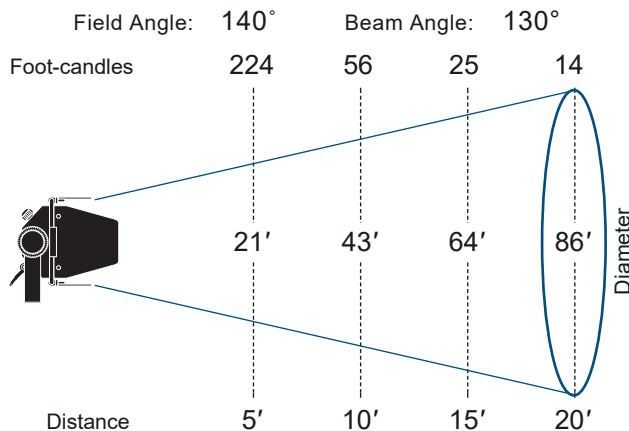

Specifications

Housing: Sheet steel construction.
Materials: Corrosion-resistant materials and hardware.
Yoke: Rigid flat steel with dual-locking-dog tilt handles.
Reflector: Peened specular aluminum.
Socket: Recessed single-contact, two provided. Tool-free re-lamping.
Rating: 120 or 230VAC operation, 8.3/4.2 Amps, 1000 Watts maximum.
Cable: 36" Teflon® leads encased in black fiberglass sleeving.
Accessories: Includes safety screen, black snoot/color frame holder, and safety cable with spring clip.
Finish: Black epoxy Sandtex, electrostatic application.
Weight: Approx. 7 lbs. (3.18 Kg)
Markings: cETLus Listed for indoor use.

Ordering Information

Q-LITE
1000W Flood Light, 120VAC, Black Finish
Q-LITE
1000W Flood Light, 230VAC, Black Finish

Included and Optional Accessories

SC-36-BK Safety Cable with Spring Clip *(included)*
QL-SN Black Snoot/Color Frame Holder for Q-LITE *(included)*
79-0503 Q-LITE Safety Screen *(included)*
QL-CF Color Frame
QL-BD4 Black 4-Leaf Barn Door for Q-LITE
F-SAS Combination 5/8" x 1-1/8" Spigot
510 Malleable Iron Pipe Clamp

Q-LITE Photometric Data with FCM (3200K) Lamp

VERTICAL