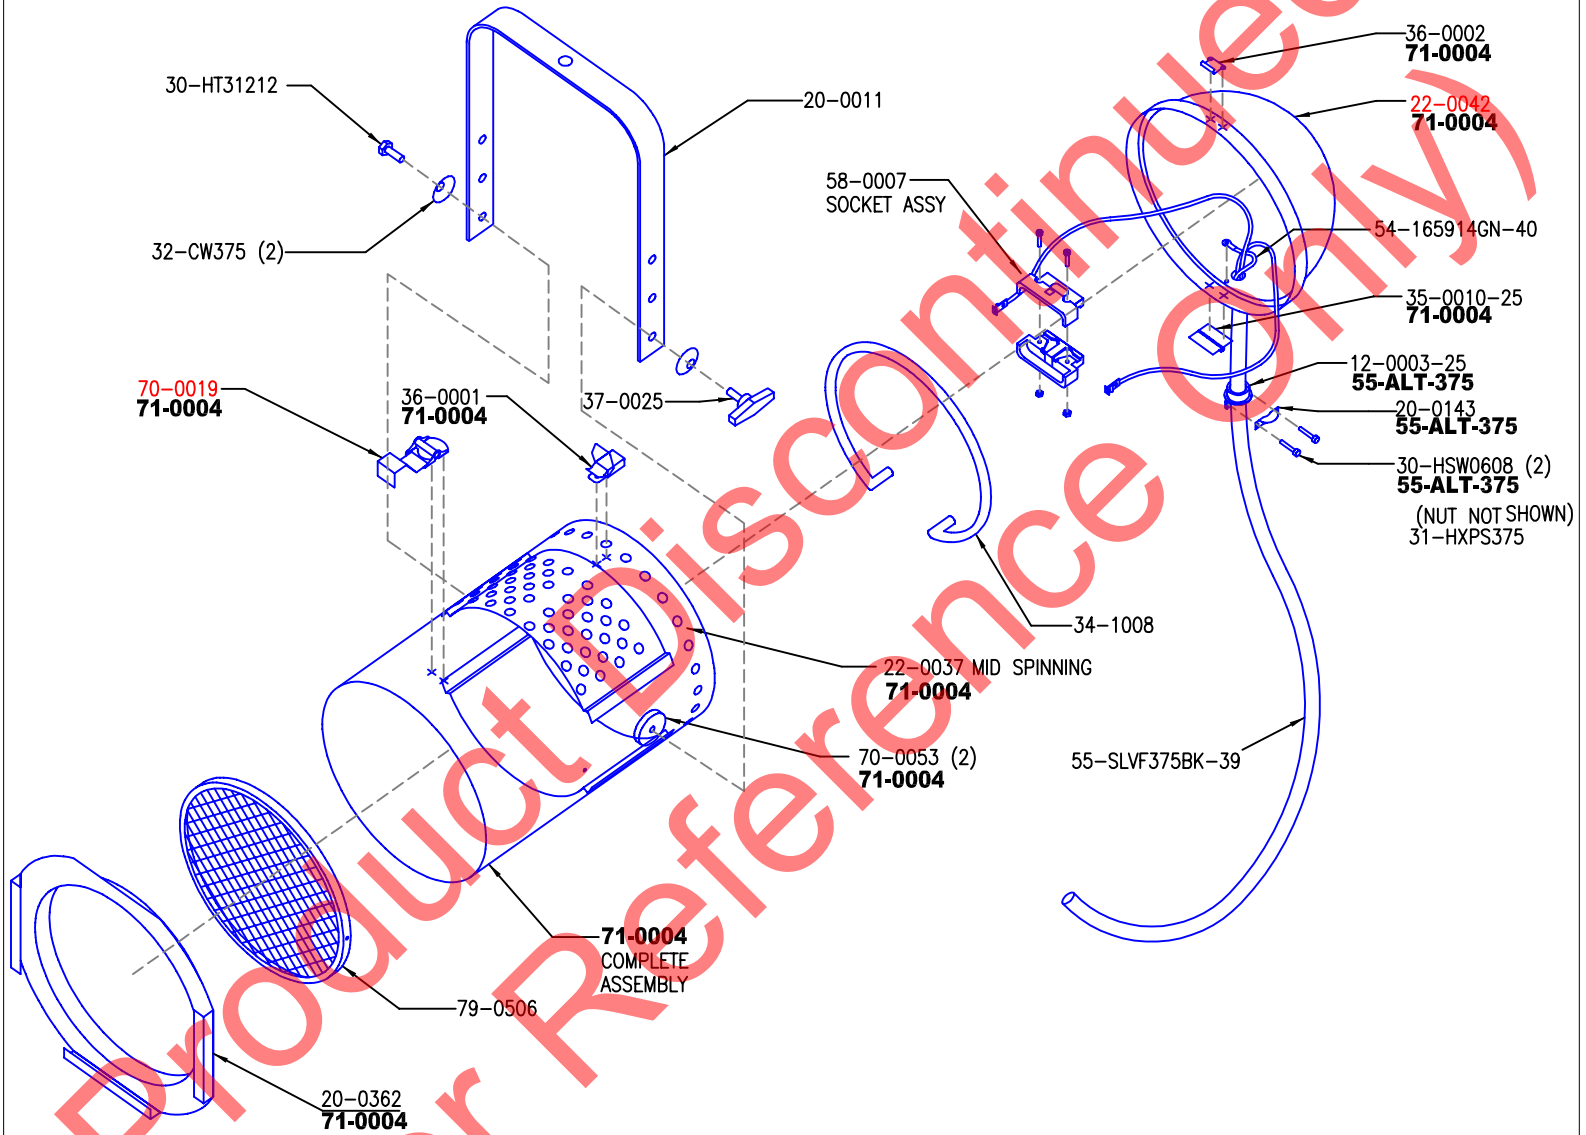

PAR 64 FIXTURE (STEEL)

Catalog No:	Assy No:	Description:	Revision:	Section:
PAR 64		PAR 64 STEEL FIXTURE	F	4.4

Color Code: ● = Object ● = MFG. Number-Not for Sale ● = Obsolete ● = Part Number/Note **Bold** = Sub-Assembly

DISCONTINUED MAY 2019

55-ALT-375-ALTMAN METAL STRAIN RELIEF COMPLETE ASSY
58-0007-MOGUL END PRONG W/48" LEAD
71-0004-#PAR 64 STEEL HOUSING ASSY

ALTMAN

Altman Lighting Co. Inc.
57 Alexander St., Yonkers, NY, 10701
Ph: (914) 476-7987 Fax: (914) 963-7304
<http://www.altmanltg.com>

PAR 64 FIXTURE (ALUMINUM)

Catalog No:	Assy No:	Description:	Revision:	Section:
PAR 64-AL		PAR 64 ALUMINUM FIXTURE	E	4.5

Color Code: ● = Object ● = MFG. Number-Not for Sale ● = Obsolete ● = Part Number/Note **Bold** = Sub-Assembly