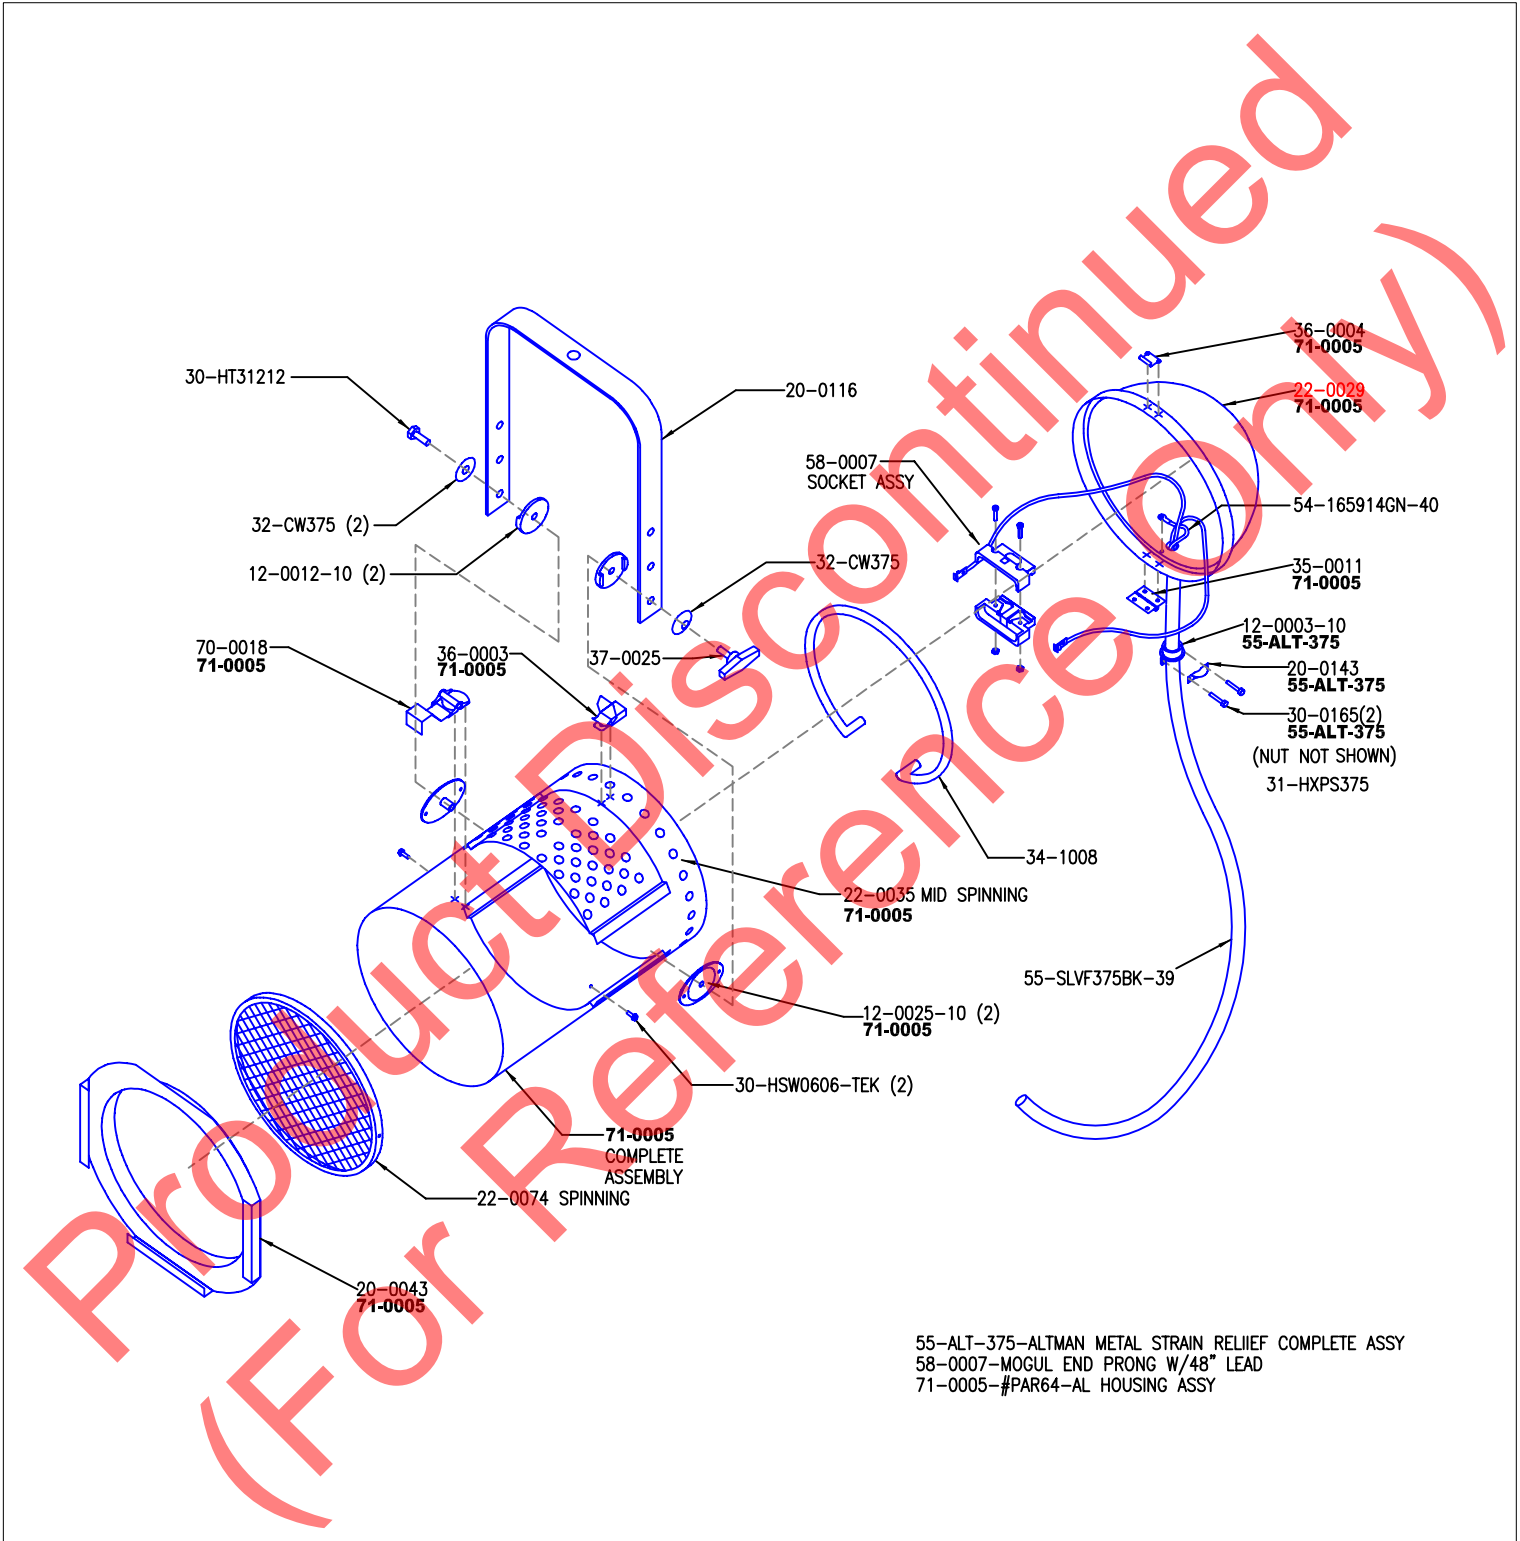

PAR 64 FIXTURE (STEEL)

Catalog No:	Assy No:	Description:	Revision:	Section:
PAR 64		PAR 64 STEEL FIXTURE	F	4.4

Color Code: ● = Object ● = MFG. Number-Not for Sale ● = Obsolete ● = Part Number/Note **Bold** = Sub-Assembly

DISCONTINUED MAY 2019

55-ALT-375-ALTMAN METAL STRAIN RELIEF COMPLETE ASSY
58-0007-MOGUL END PRONG W/48" LEAD
71-0004-#PAR 64 STEEL HOUSING ASSY

ALTMAN

Altman Lighting Co. Inc.
57 Alexander St., Yonkers, NY, 10701
Ph: (914) 476-7987 Fax: (914) 963-7304
<http://www.altmanltg.com>

PAR 64 FIXTURE (ALUMINUM)

Catalog No:	Assy No:	Description:	Revision:	Section:
PAR 64-AL		PAR 64 ALUMINUM FIXTURE	E	4.5

Color Code: ● = Object ● = MFG. Number-Not for Sale ● = Obsolete ● = Part Number/Note **Bold** = Sub-Assembly