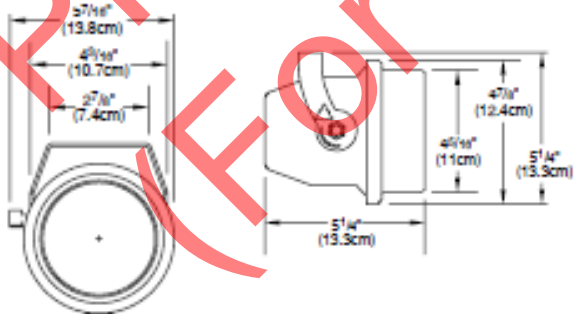

Discontinued June 2019

THEMED ARCHITECTURAL LIGHTING

Catalog Number

IQ30*

IQ30C*

Fixture Type:

Altman IQ series PAR30 lighting units are small, very efficient means of illuminating and highlighting areas and objects with soft-edged pools of light. The attractive luminaire utilizes any number of 39 or 70 watt ceramic discharge metal halide PAR30 lamps and short-neck PAR30 incandescent lamps. The low-heat, ruggedly handsome IQ30 will accentuate the décor and functions of any architectural venue.

IQ30 specification subject to change without notice.

75 Watt

Architectural IQ30 Spot/Floodlight Series

Features

- Compact rugged spun extruded aluminum construction
- Medium screw base socket
- Dual swivel positioning system with degree markings
- Internal accessory holder accepts wide variety of options
- U.L., c.U.L. and C.E. listed
- Made in the U.S.A.

39 or 70 Watt

Architectural IQ30C CDM Spot/Floodlight Series

Features

- Utilizes 10,000 hour CDM Par30 lamp
- Compact rugged spun extruded aluminum construction
- Low noise, high efficient, Aromat electronic ballast
- Dual swivel positioning system with degree markings
- Track adapter versions available
- U.L., c.U.L. and C.E. listed
- Made in the U.S.A.