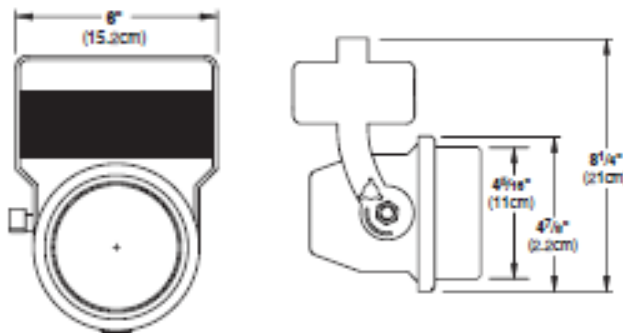

Discontinued June 2019

THEMED ARCHITECTURAL LIGHTING

Catalog Number

IQ30*

IQ30C*

Fixture Type:

Altman IQ series PAR30 lighting units are small, very efficient means of illuminating and highlighting areas and objects with soft-edged pools of light. The attractive luminaire utilizes any number of 39 or 70 watt ceramic discharge metal halide PAR30 lamps and short-neck PAR30 incandescent lamps. The low-heat, ruggedly handsome IQ30 will accentuate the décor and functions of any architectural venue.

IQ30 specification subject to change without notice.

75 Watt

Architectural IQ30 Spot/Floodlight Series

Features

- Compact rugged spun extruded aluminum construction
- Medium screw base socket
- Dual swivel positioning system with degree markings
- Internal accessory holder accepts wide variety of options
- U.L., c.U.L. and C.E. listed
- Made in the U.S.A.

39 or 70 Watt

Architectural IQ30C CDM Spot/Floodlight Series

Features

- Utilizes 10,000 hour CDM Par30 lamp
- Compact rugged spun extruded aluminum construction
- Low noise, high efficient, Aromat electronic ballast
- Dual swivel positioning system with degree markings
- Track adapter versions available
- U.L., c.U.L. and C.E. listed
- Made in the U.S.A.