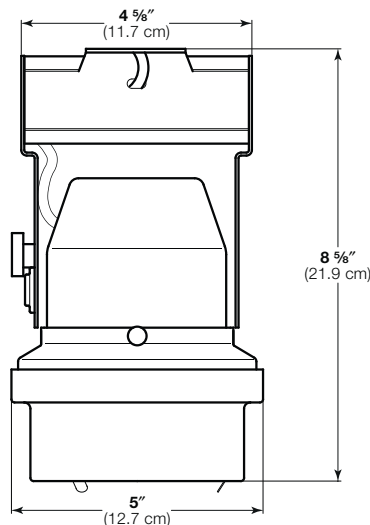

Discontinued June 2019

Fixture Type: ☐

The IQ36 is a compact specification-grade lighting fixture designed for use with 12-volt PAR36 and AR-111 screw terminal lamps up to 75 watts. This attractive fixture is a very efficient means of illuminating and highlighting areas or objects with narrow to wide beam spreads. The IQ36 has tool-free lockable beam rotation along with all of the admirable features of IQseries fixtures, such as the internal accessory holder for up to three accessories, superior ventilation, and a dual-swivel positioning system with degree markings.

Specifications subject to change without notice.

**75-WATT
PAR36 SPOTLIGHT/FLOODLIGHT SERIES**

Features

- Can be used with 12-volt PAR36 or AR-111 lamps
- Lightweight spun aluminum and laser-cut steel
- Dimmable 75-watt 12-volt short-circuit and thermal-protected transformer
- Tool-free relamping and lockable beam rotation
- Track, canopy, stem and Unistrut™ options available
- Internal accessory holder and safety cable included
- U.L. & c.U.L listed for 75 watts
- Made in the U.S.A.