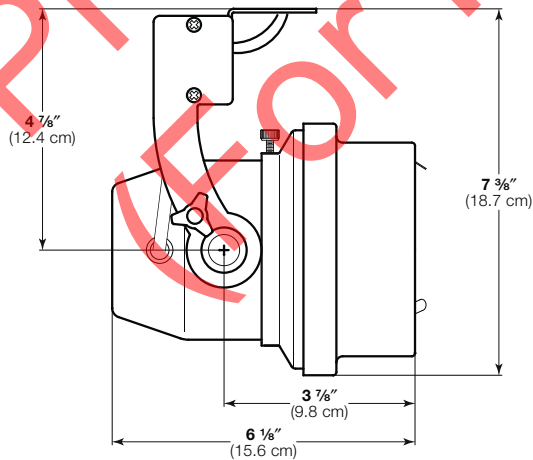

Discontinued June 2019

Fixture Type: ☐

The IQ36 is a compact specification-grade lighting fixture designed for use with 12-volt PAR36 and AR-111 screw terminal lamps up to 75 watts. This attractive fixture is a very efficient means of illuminating and highlighting areas or objects with narrow to wide beam spreads. The IQ36 has tool-free lockable beam rotation along with all of the admirable features of IQseries fixtures, such as the internal accessory holder for up to three accessories, superior ventilation, and a dual-swivel positioning system with degree markings.

Specifications subject to change without notice.

**75-WATT
PAR36 SPOTLIGHT/FLOODLIGHT SERIES**

Features

- Can be used with 12-volt PAR36 or AR-111 lamps
- Lightweight spun aluminum and laser-cut steel
- Dimmable 75-watt 12-volt short-circuit and thermal-protected transformer
- Tool-free relamping and lockable beam rotation
- Track, canopy, stem and Unistrut™ options available
- Internal accessory holder and safety cable included
- U.L. & c.U.L listed for 75 watts
- Made in the U.S.A.