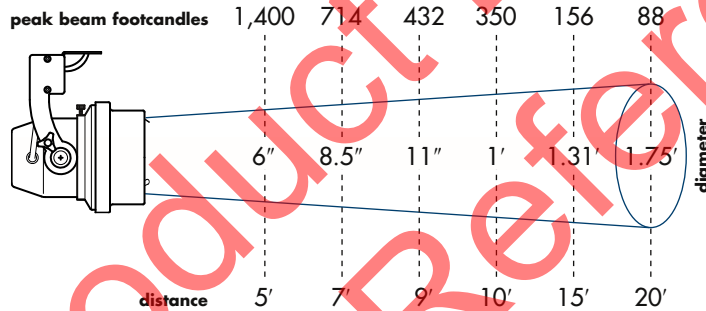

Yoke: 14-gauge laser-cut steel.

Rating: 120-volt A/C operation, 0.625 amps, 75 watts maximum (220-240VAC, 50/60 Hz unit available).

Transformer: 75-watt 12-volt dimmable electronic. Short-circuit and thermal protected. Electronic internal resettable protection. Patent-pending automatic heat regulation that also acts as overload protection. Thermal auto-reset 125°C switch.

Cable: 6' total length with molded Edison plug (unless track or canopy options are specified).

Finish: Black TGIC polyester, electrostatic application. White and silver also available.

Weight: Approximately 3 lbs. (1.4 Kg).

Catalog
Number
IQ36

ORDERING INFORMATION

Part Number:	model	voltage	color
	IQ36	-	(B)lack
		110	(W)hite
		220	(S)ilver
			(X) Custom

LAMP DATA

manufacturer lamp code	watts	volts	center beam candlepower	color temp.	rated life (hours)	beam angle
35AR111/SSP4	35	12	40,000	3000°K	3,000	4°
35AR111/SP8	35	12	14,000	3000°K	3,000	8°
35AR111/FL25	35	12	2,500	3000°K	3,000	45°
50AR111/SSP4	50	12	45,000	3000°K	3,000	4°
50AR111/SP8	50	12	20,000	3000°K	3,000	8°
50AR111/FL25	50	12	4,000	3000°K	3,000	25°
75AR111/SP8	75	12	30,000	3000°K	3,000	8°
75AR111/FL25	75	12	5,300	3000°K	3,000	25°
75AR111/WFL45	75	12	2,000	3000°K	3,000	45°
50PAR36/H/SP5	50	12	35,000	4000°K	3,050	5°
50PAR36/H/SP8	50	12	30,000	4000°K	3,050	8°
50PAR36/H/FL30	50	12	1,300	4000°K	3,050	30°

PHOTOMETRICS WITH 50PAR36/H/SP5 LAMP