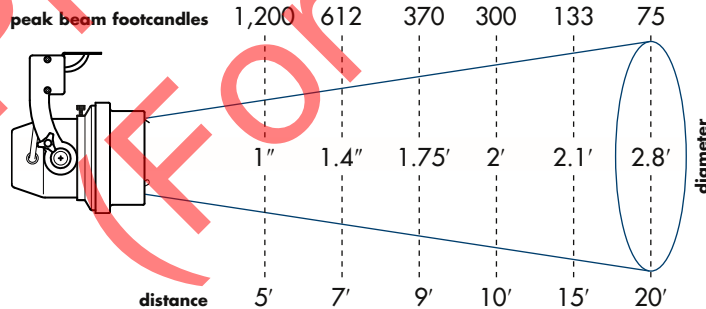

PHOTOMETRICS WITH 75AR111/8/SP LAMP

ACCESSORIES SUPPLIED WITH LUMINAIRE

70-0458	Accessory Retainer for 3/4" diameter accessories
MSC	Mini Safety Cable

ADDITIONAL ACCESSORIES

IQ30-CH	Cylindrical Hood
IQ30-SCH	Sparkle Cylindrical Hood
IQ30-BD4	4-Leaf Barn Door
IQ30-CF	Color Filter Holder
IQ30-LV	1/4" Honeycomb Louver
IQ30-SL	Prismatic Spread Lens
IQ30-LSL	Linear Spread Lens
IQ30-DCF*	Dichroic Glass Filter (* specify color)
IQ30-SGF*	Slit Glass Filter (* specify color)
510-F	Light-Duty Flat Steel Pipe Clamp for 1/4" to 1 1/2" Pipe (includes 5/16" bolt)
510	Malleable Iron Pipe Clamp for 3/4" to 1 1/2" Pipe (includes 1/2" bolt)
MEGA-CLAMP*	Extruded Aluminum Clamp for 3/4" to 2" Pipe (includes 1/2" bolt; * specify black or silver)
MINI-CLAMP*	Extruded Aluminum Clamp for 1/2" to 1 1/2" Pipe (includes 3/8" bolt; * specify black or silver)
MICRO-CLAMP*	Extruded Aluminum Clamp for 3/8" to 1" pipe (includes 5/16" bolt; * specify black or silver)
TLA-166*	Nordic Eco 1-Circuit Track Adapter
TLA-TEK68*	Nordic Spec Grade 2-Circuit Track Adapter
TLA-XTSA66*	Nordic Spec Grade 3-Circuit Track Adapter
TLA-L*	Lightlior Lytespan® 1-Circuit Track Adapter
TLA-H*	Halo 1-Circuit Track Adapter
54-SVT183-24CC	Coiled Cord with Edison Connector—24" retracted, 6' extended (factory-installed)
	Canopy, Unistrut™, and Stem-Mount Options Available