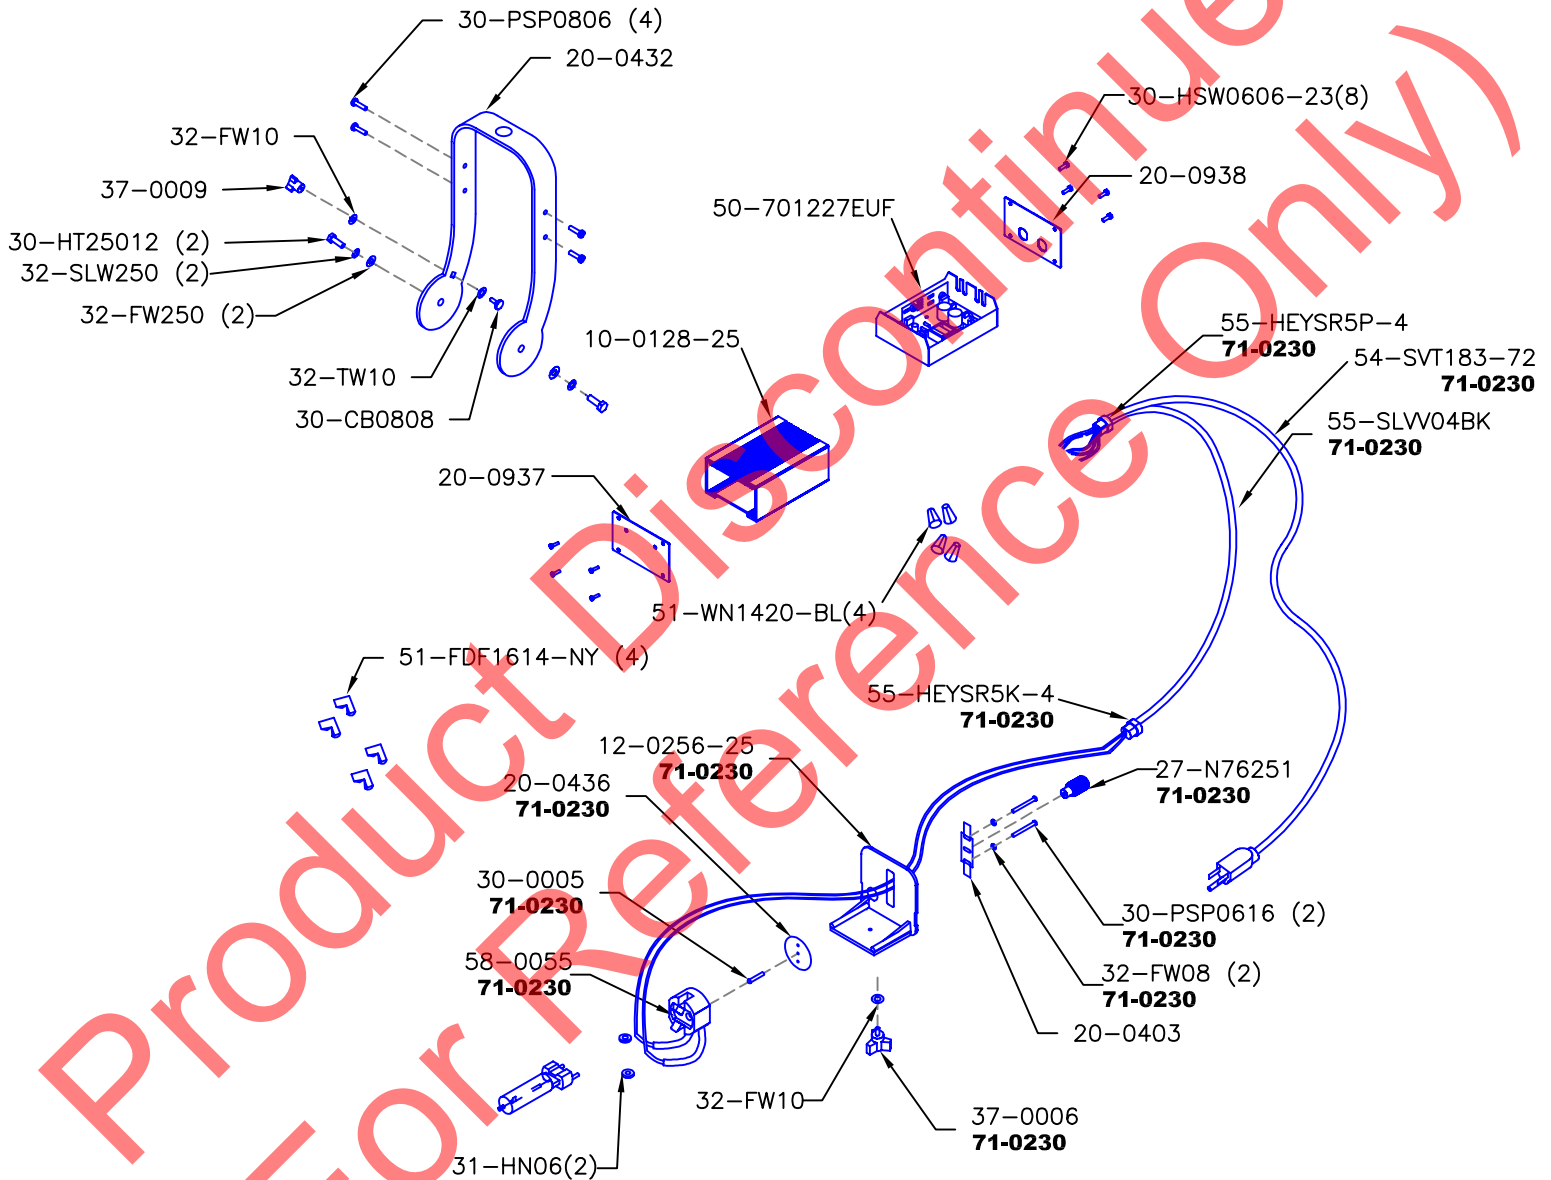

Master Ellipse Yoke & Ballast

Catalog No:	Assy No:	Description:	Revision:	Section:
MAC		Master Ellipse Yoke & Ballast	G	12.1.2

Color Code: ● = Object ● = MFG. Number-Not for Sale ● = Obsolete ● = Part Number/Note **●** = Sub-Assembly