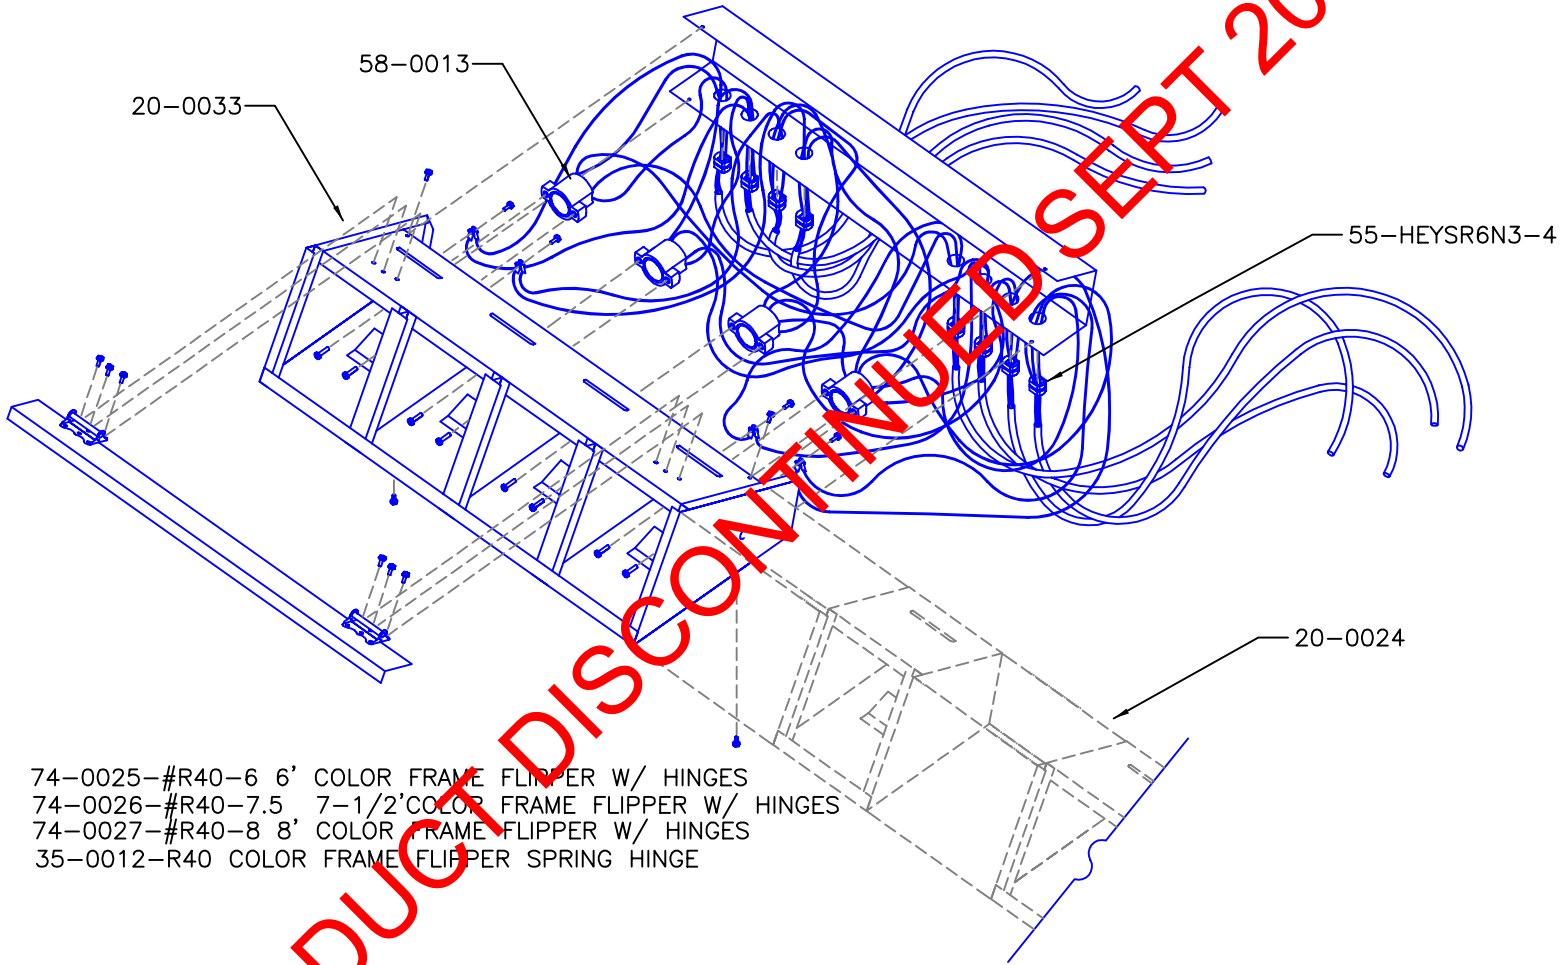

R40 BORDERLIGHT

Catalog No:	Assy No:	Description:	Revision:	Section:
R40		R40 BORDERLIGHT	C	7.6

Color Code: ● = Object ● = MFG. Number-Not for Sale ● = Obsolete ● = Part Number/Note **Bold** = Sub-Assembly

20-0082-#R40-6 6' REAR COVER
 20-0084-#R40-7.5 7-1/2' REAR COVER
 20-0110-#R40-8 8' REAR COVER

74-0025-#R40-6 6' COLOR FRAME FLIPPER W/ HINGES
 74-0026-#R40-7.5 7-1/2' COLOR FRAME FLIPPER W/ HINGES
 74-0027-#R40-8 8' COLOR FRAME FLIPPER W/ HINGES
 35-0012-R40 COLOR FRAME FLIPPER SPRING HINGE