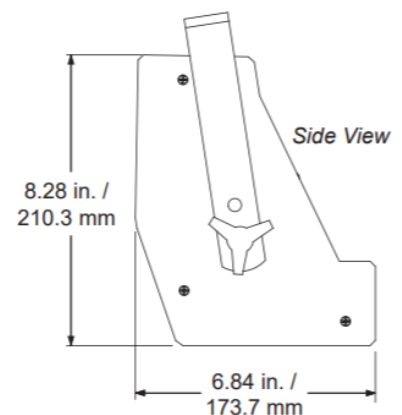

Designed for use on 4-foot centers, individual units can be placed side by side for greater saturation of light. The Spectra Cyc UV 50 is compatible with both DMX and RDM protocols, and comes complete with a library of pre-programmed single colors to various color mixes. Units are made for floor, sky-cyc applications, or track mount applications.

Spectra Cyc UV 50

Product Features:

- Uses 365nm UV LEDs
- Asymmetrical reflector designed for broad, even distribution
- On-board multi-voltage power supply 100-240VAC.
- Feed through power and data capabilities using PowerCON and 5-pin XLR connectors.
- Compatible with DMX and RDM protocols
- Push button addressing
- Preprogrammed modes for standalone intensity settings, timed intensity fades, and strobes
- Includes dual "kick stand" style yoke
- Weight: 7 lbs. / 3.2 kg (approximate)
- Convection cooled, no fans
- cETLus listed for indoor use and CE marked
- Made in the USA
- Five (5) year and one (1) day warranty
- No cost technical support for the life of your product