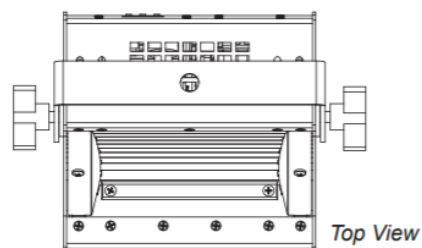

Designed for use on 4-foot centers, individual units can be placed side by side for greater saturation of light. The Spectra Cyc UV 50 is compatible with both DMX and RDM protocols, and comes complete with a library of pre-programmed single colors to various color mixes. Units are made for floor, sky-cyc applications, or track mount applications.

Spectra Cyc UV 50

Product Features:

- Uses 365nm UV LEDs
- Asymmetrical reflector designed for broad, even distribution
- On-board multi-voltage power supply 100-240VAC.
- Feed through power and data capabilities using PowerCON and 5-pin XLR connectors.
- Compatible with DMX and RDM protocols
- Push button addressing
- Preprogrammed modes for standalone intensity settings, timed intensity fades, and strobes
- Includes dual "kick stand" style yoke
- Weight: 7 lbs. / 3.2 kg (approximate)
- Convection cooled, no fans
- cETLus listed for indoor use and CE marked
- Made in the USA
- Five (5) year and one (1) day warranty
- No cost technical support for the life of your product