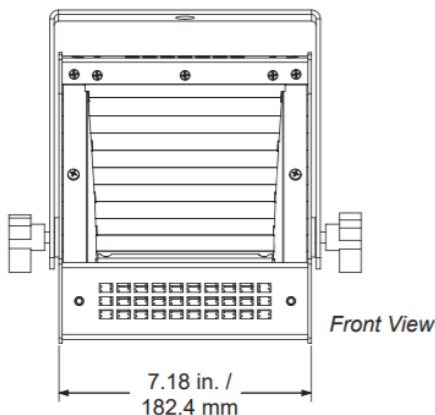

Designed for use on 4-foot centers, individual units can be placed side by side for greater saturation of light. The Spectra Cyc UV 50 is compatible with both DMX and RDM protocols, and comes complete with a library of pre-programmed single colors to various color mixes. Units are made for floor, sky-cyc applications, or track mount applications.

Spectra Cyc UV 50

Product Features:

- Uses 365nm UV LEDs
- Asymmetrical reflector designed for broad, even distribution
- On-board multi-voltage power supply 100-240VAC.
- Feed through power and data capabilities using PowerCON and 5-pin XLR connectors.
- Compatible with DMX and RDM protocols
- Push button addressing
- Preprogrammed modes for standalone intensity settings, timed intensity fades, and strobes
- Includes dual "kick stand" style yoke
- Weight: 7 lbs. / 3.2 kg (approximate)
- Convection cooled, no fans
- cETLus listed for indoor use and CE marked
- Made in the USA
- Five (5) year and one (1) day warranty
- No cost technical support for the life of your product