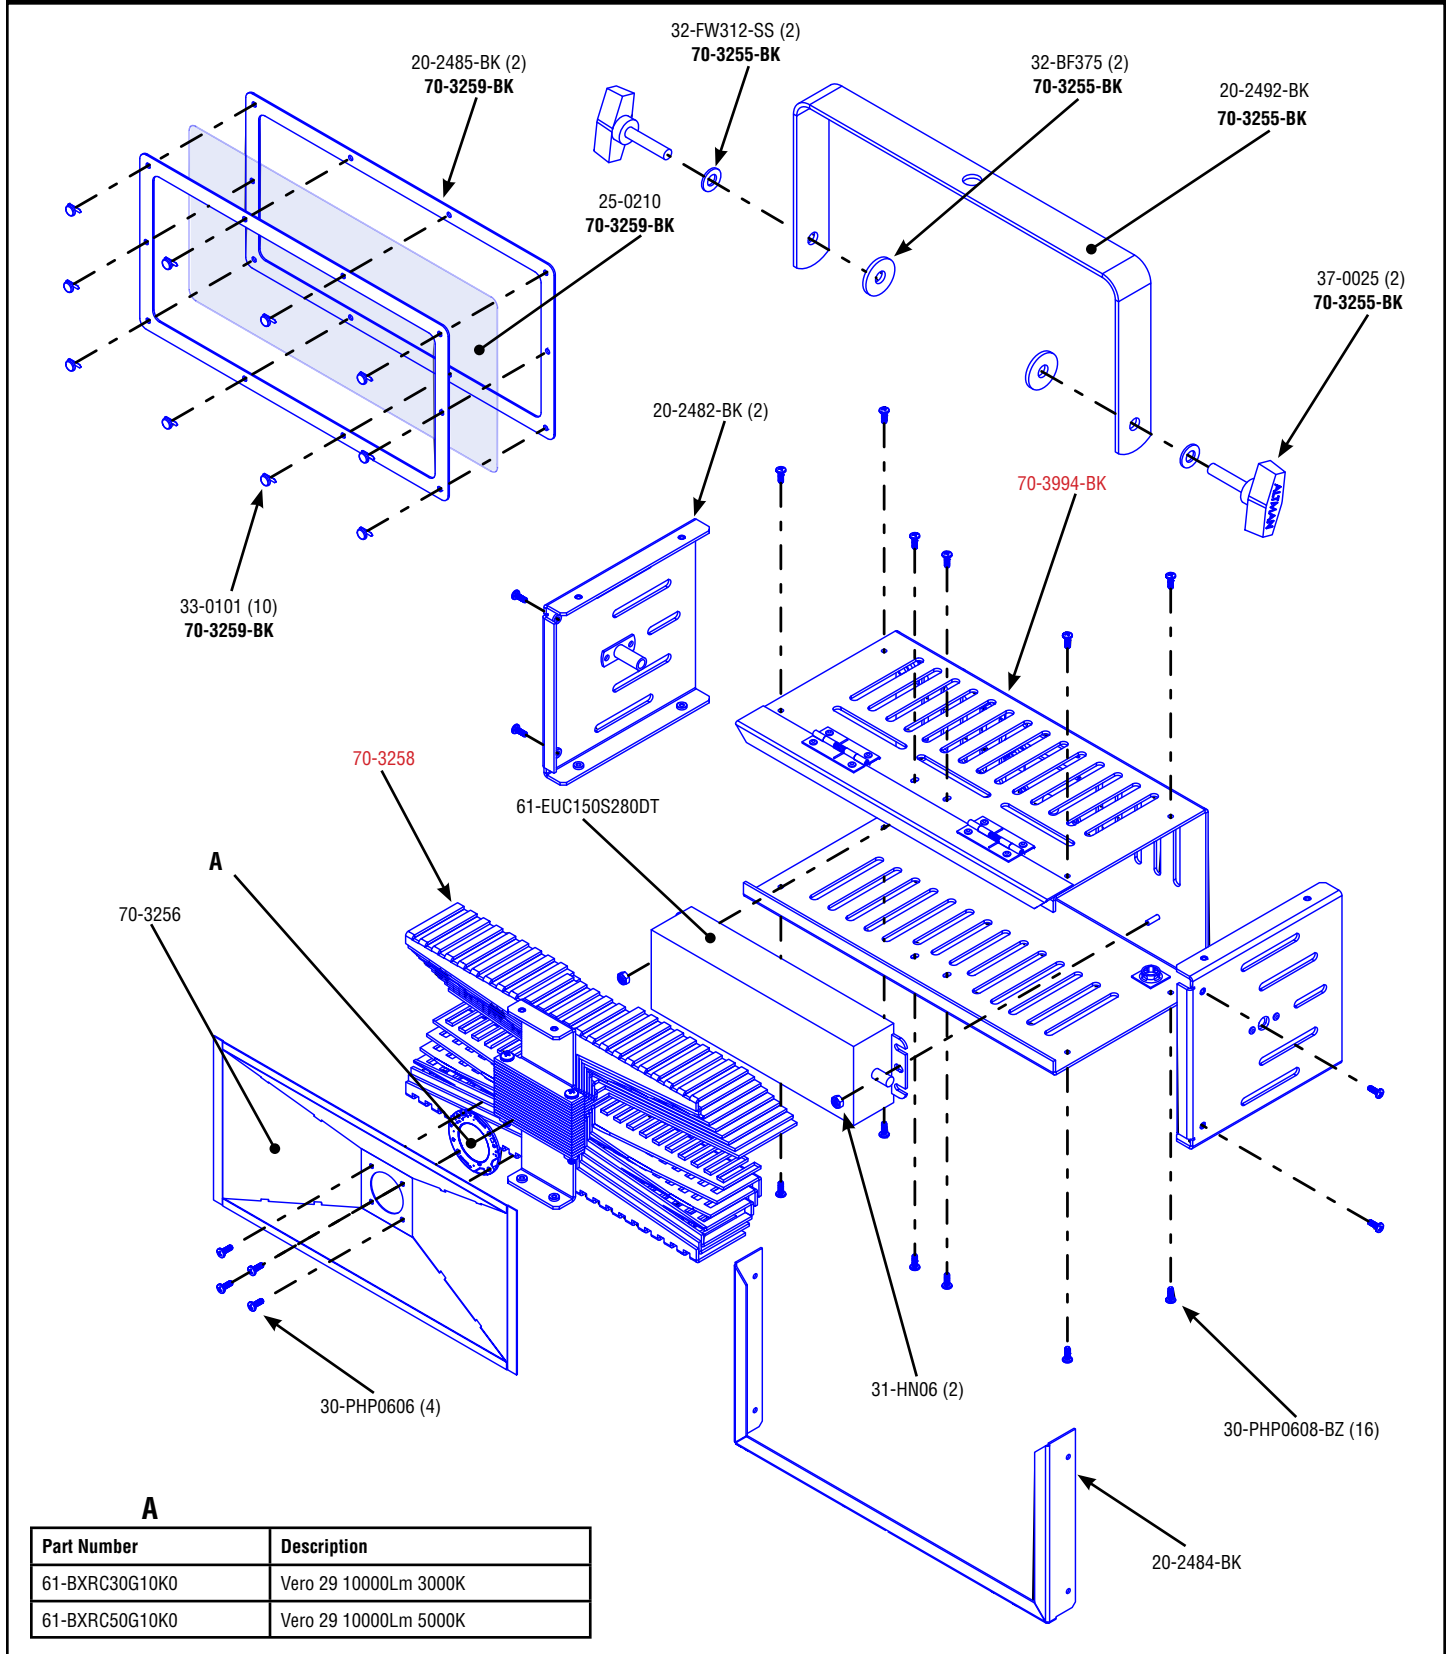

LED Worklight 130 Watt

Color Code ● = Object ● = MFG, Number Not For Sale ● = Obsolete ● = Part Number/ Note **BOLD** = Sub Assembly

Part Number	Description
61-BXRC30G10K0	Vero 29 10000Lm 3000K
61-BXRC50G10K0	Vero 29 10000Lm 5000K