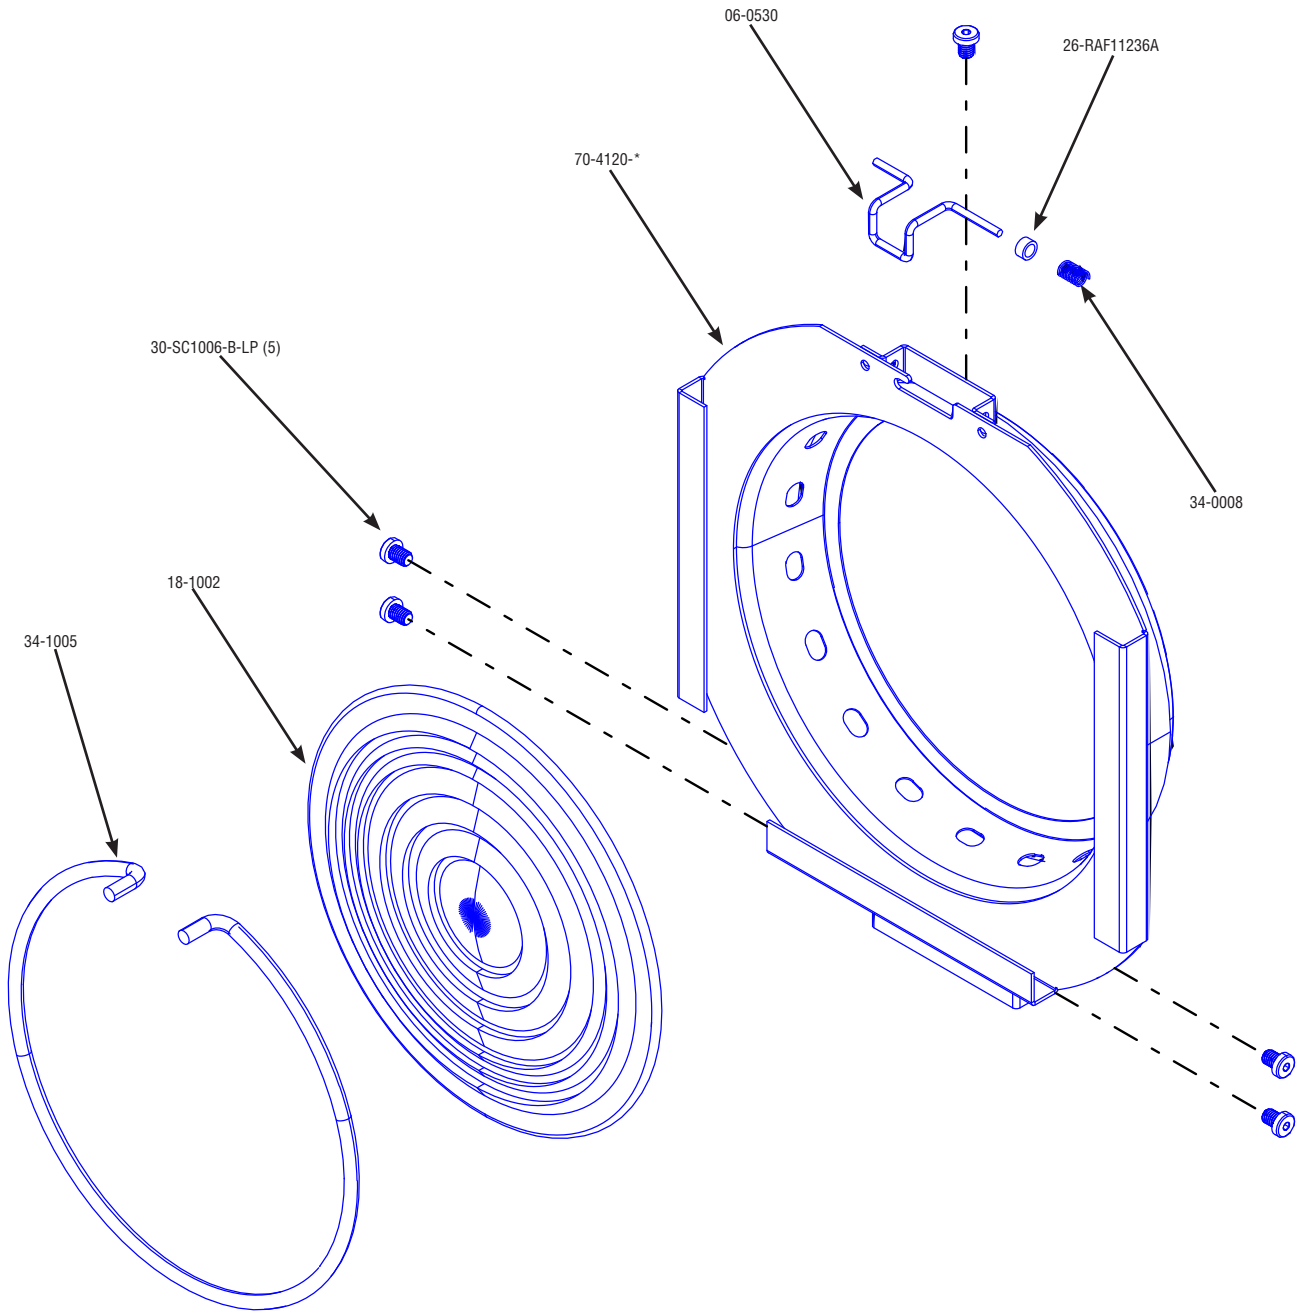

71-352*

Assembly Part Number	Description	A
71-3526	2700K LED PEG6 Assembly	61-BXRC27G10K0
71-3527	3000K LED PEG6 Assembly	61-BXRC30G10K0
71-3528	4000K LED PEG6 Assembly	61-BXRC40G10K0
71-3529	5000K LED PEG6 Assembly	61-BXRC50G10K0

Altman Lighting Co Inc.
 1400 East 66th Avenue, Denver, CO 80229 USA
 Ph: (303) 500-7072
<https://www.altmanlighting.com>

Pegasus 6 Lens Assembly

Manual Part# - 49-0247

Rev B

Color Code ● = Object ● = MFG, Number Not For Sale ● = Obsolete ● = Part Number/ Note **BOLD** = Sub Assembly