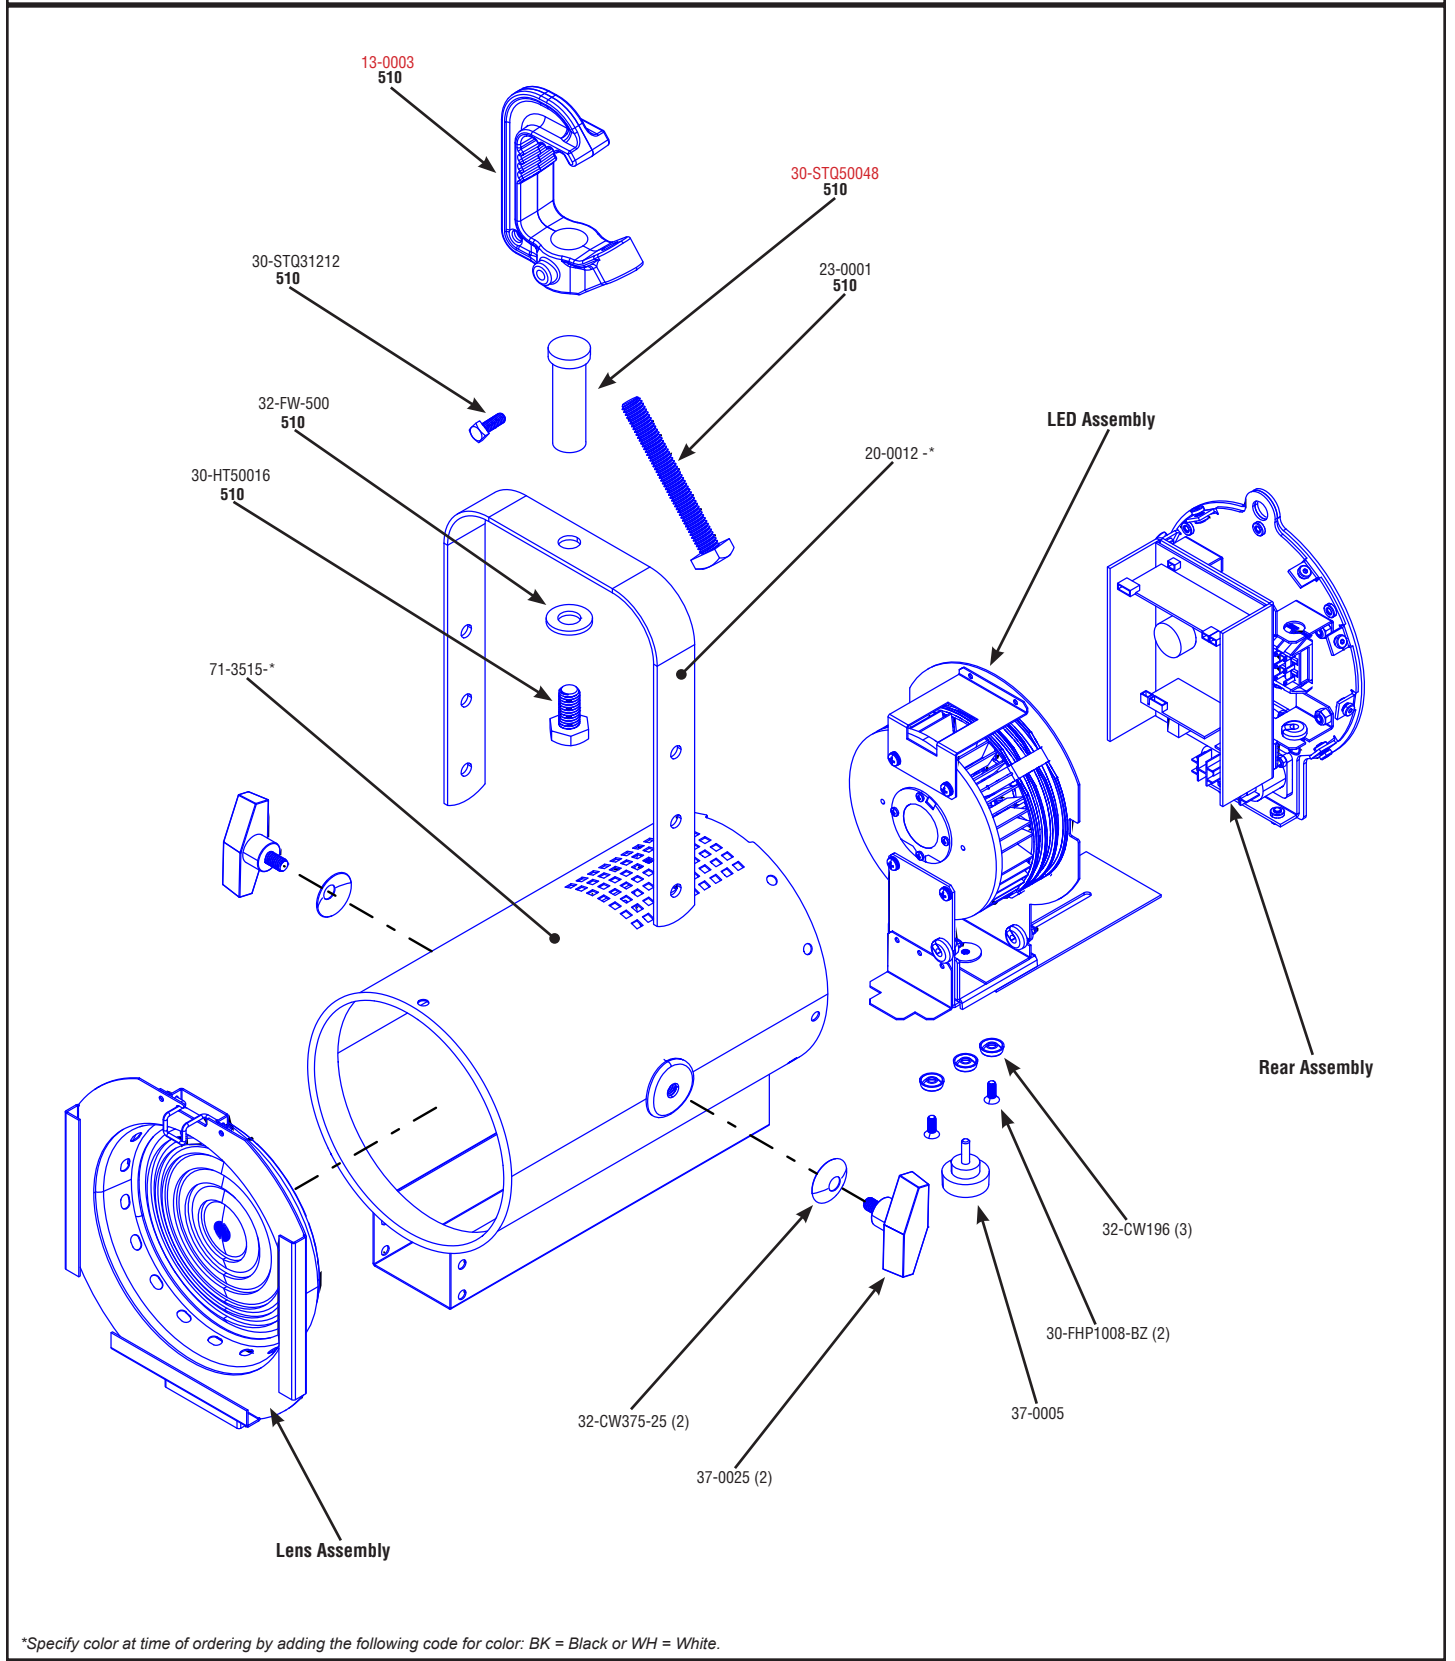

Pegasus 6 Main Assembly

Manual Part# - 49-0247

Rev B

Color Code ● = Object ● = MFG, Number Not For Sale ● = Obsolete ● = Part Number/ Note **BOLD** = Sub Assembly

*Specify color at time of ordering by adding the following code for color: BK = Black or WH = White.

Altman Lighting Co Inc.
1400 East 66th Avenue, Denver, CO 80229 USA
Ph: (303) 500-7072
<https://www.altmanlighting.com>

Pegasus 6 Rear Assembly

Manual Part# - 49-0247

Rev B

Color Code ● = Object ● = MFG, Number Not For Sale ● = Obsolete ● = Part Number/ Note **BOLD** = Sub Assembly

Altman Lighting Co Inc.
1400 East 66th Avenue, Denver, CO 80229 USA
Ph: (303) 500-7072
<https://www.altmanlighting.com>

Pegasus 6 LED Assembly

Manual Part# - 49-0247

Rev B

Color Code ● = Object ● = MFG, Number Not For Sale ● = Obsolete ● = Part Number/ Note **BOLD** = Sub Assembly