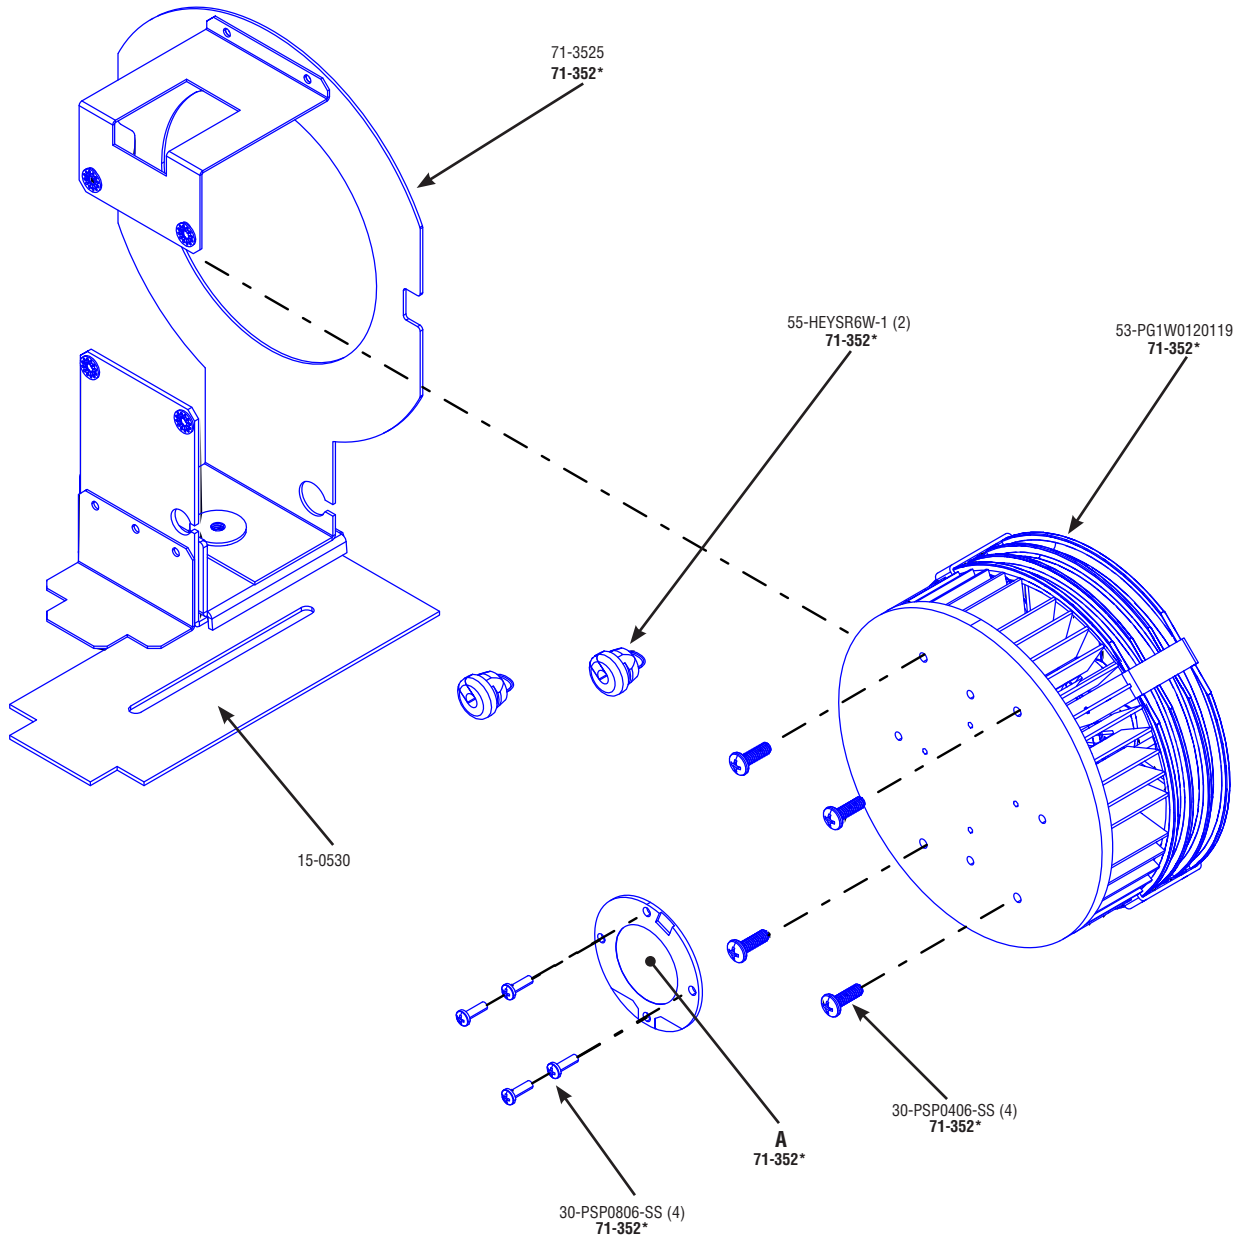

Pegasus 6 Main Assembly

Manual Part# - 49-0247

Rev B

Color Code ● = Object ● = MFG, Number Not For Sale ● = Obsolete ● = Part Number/ Note **BOLD** = Sub Assembly

*Specify color at time of ordering by adding the following code for color: BK = Black or WH = White.

Altman Lighting Co Inc.
1400 East 66th Avenue, Denver, CO 80229 USA
Ph: (303) 500-7072
<https://www.altmanlighting.com>

Pegasus 6 Rear Assembly

Manual Part# - 49-0247

Rev B

Color Code ● = Object ● = MFG, Number Not For Sale ● = Obsolete ● = Part Number/ Note **BOLD** = Sub Assembly

Altman Lighting Co Inc.
1400 East 66th Avenue, Denver, CO 80229 USA
Ph: (303) 500-7072
<https://www.altmanlighting.com>

Pegasus 6 LED Assembly

Manual Part# - 49-0247

Rev B

Color Code ● = Object ● = MFG, Number Not For Sale ● = Obsolete ● = Part Number/ Note **BOLD** = Sub Assembly