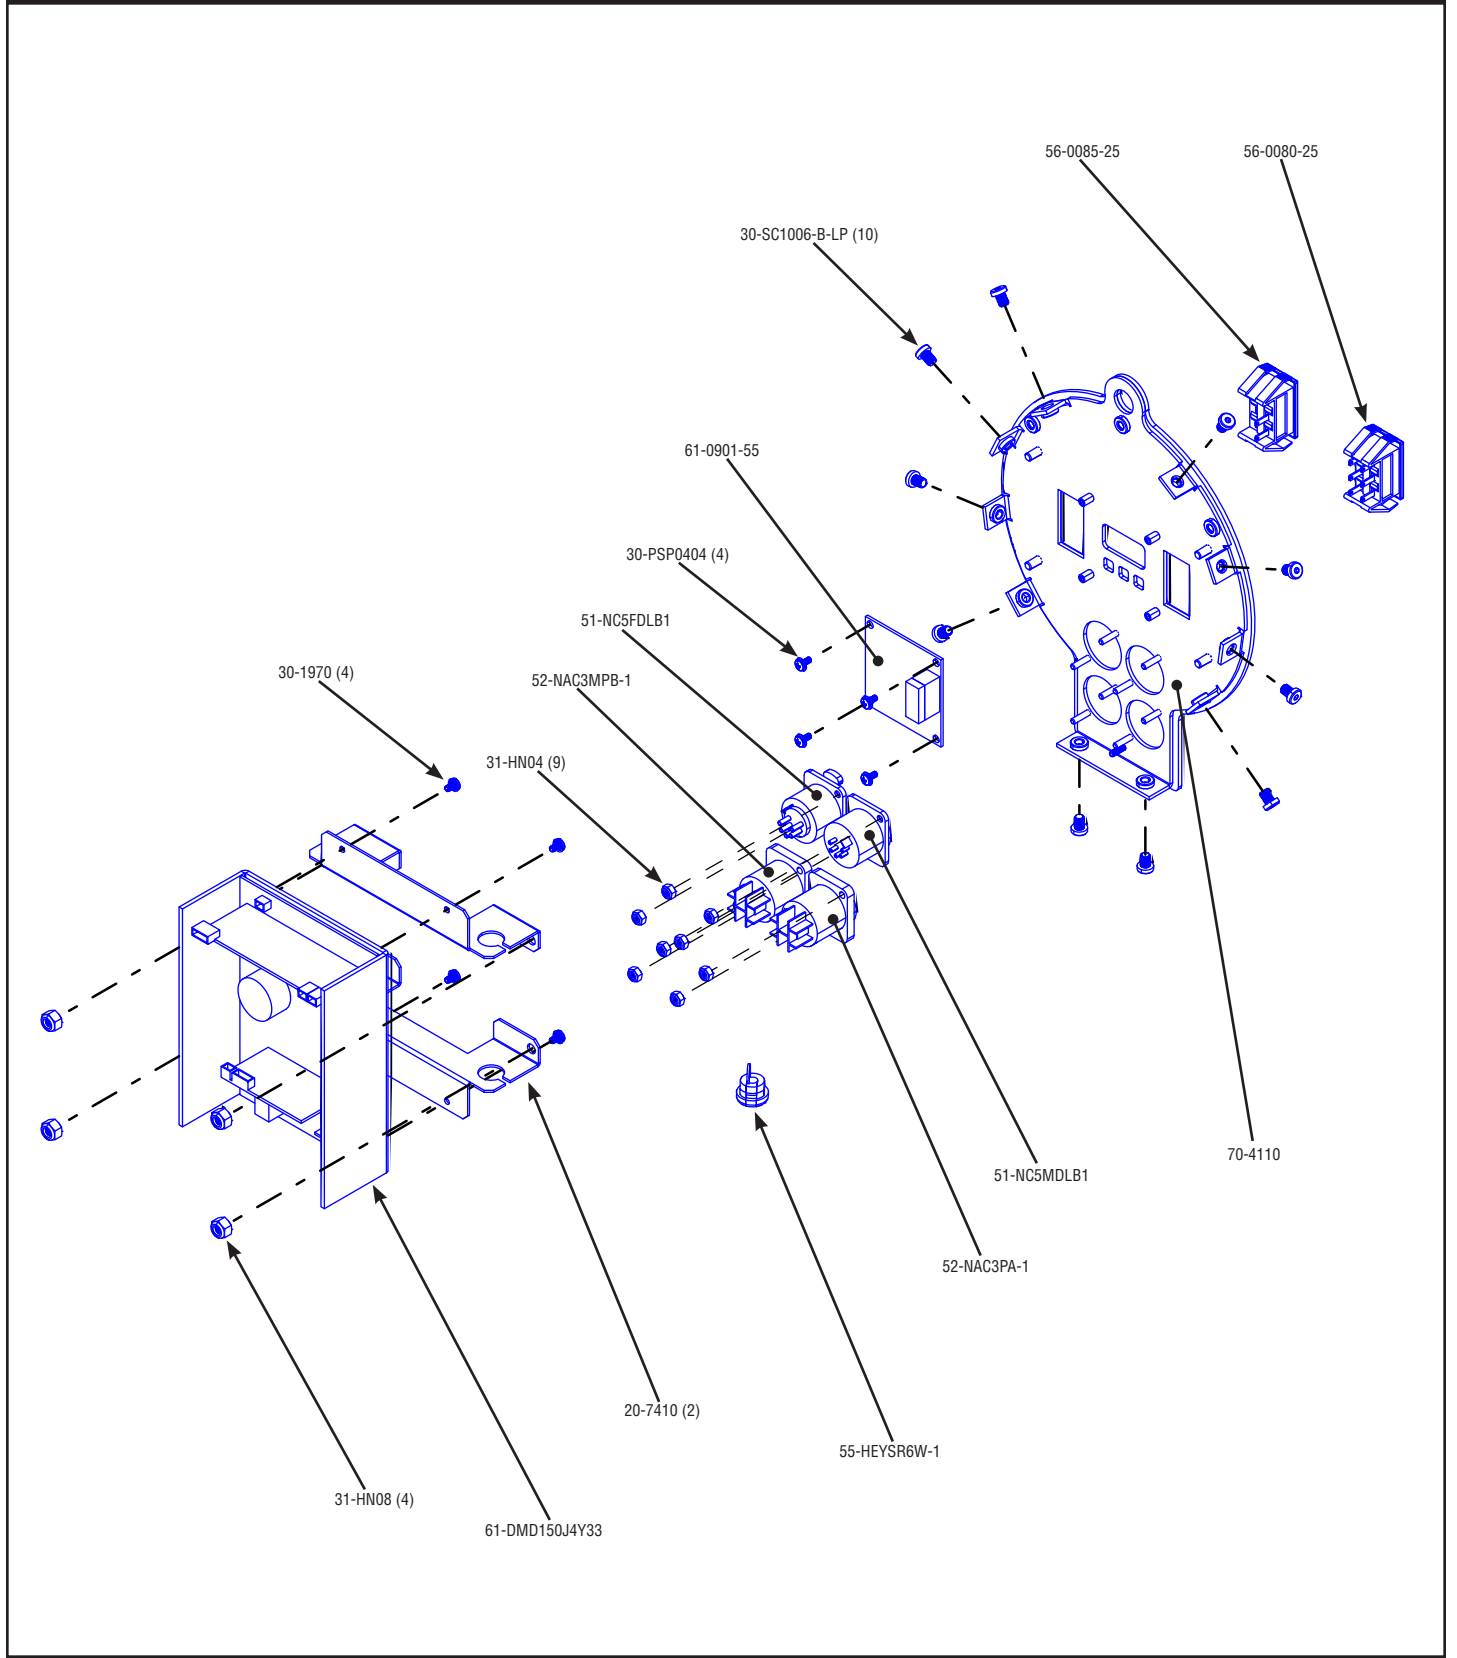

Pegasus 6 Main Assembly

Manual Part# - 49-0247

Rev B

Color Code ● = Object ● = MFG, Number Not For Sale ● = Obsolete ● = Part Number/ Note **BOLD** = Sub Assembly

*Specify color at time of ordering by adding the following code for color: BK = Black or WH = White.

Altman Lighting Co Inc.
1400 East 66th Avenue, Denver, CO 80229 USA
Ph: (303) 500-7072
<https://www.altmanlighting.com>

Pegasus 6 Rear Assembly

Manual Part# - 49-0247

Rev B

Color Code ● = Object ● = MFG, Number Not For Sale ● = Obsolete ● = Part Number/ Note **BOLD** = Sub Assembly