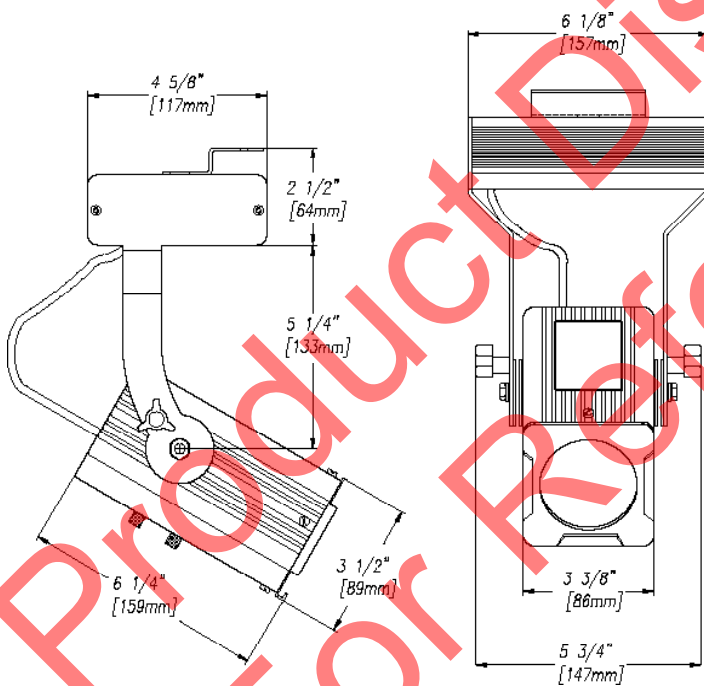

SUMMARY

The MF4 flood is a high efficiency, ETL listed luminaire utilizing a 30W - 2700K, 3000K, 4000K or 5000K White LED source with an expected life of 50,000 hours.

The MF4 features an aluminum reflector to optically enhance the amount of light projected. There are a number of optional accessories available for the MF4 including barn doors, cylindrical hood, and color frame.

The MF4's high efficiency, small size and reflector design make it perfect for museums, retail, restaurant and other venues that require a soft and broad wash of light.

Discontinued August 2020

FEATURES

- Altman Smart Track compatible
- Track, Canopy, Stem and Unistrut options
- High efficiency 2700K, 3000K, 4000K and 5000K LED white light source with excellent color rendering
- 2,100 Lumens
- Color frame and safety cable included
- 50,000 hour rated life for 30W LED source
- Dimmable (10-100%) on Smart Track utilizing DMX and 0-10V. Non-Dimmable with standard track, canopy and portable luminaire options
- ETL, cETL and CE listed for indoor use
- Made in the USA