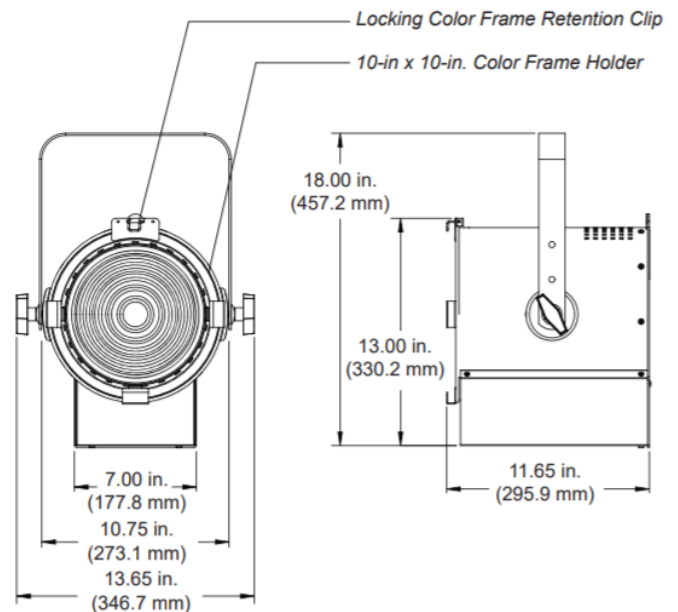

Product Features:

- Delivers the output performance of a 750W Incandescent fresnel fixture
- > 11,620 Lumens, LED and lens position dependent
- Mains Dimmable or DMX Controlled
- Available in both 6 and 8-inch models
- Available in four (4) different Color temperatures
- PowerCON & DMX in / thru connections
- Fully RDM Compliant when in DMX mode
- Electronic universal power supply 100-240VAC
- Fully homogenized beam
- High resolution digital dimming for both Mains Dimmable and DMX control
- 15 to 85 degree spot to flood beam spread
- 50,000 hours of life expectancy
- All metal construction
- Spot to flood focus adjustment
- C-Clamp, color frame, and safety cable included
- 11.5 lbs. / 5.22 kg. (including C-Clamp safety cable, and yoke)
- cETLus listed and CE marked for indoor use
- Made in the USA
- Five (5) year and one (1) day warranty
- No cost technical support for the life of your product