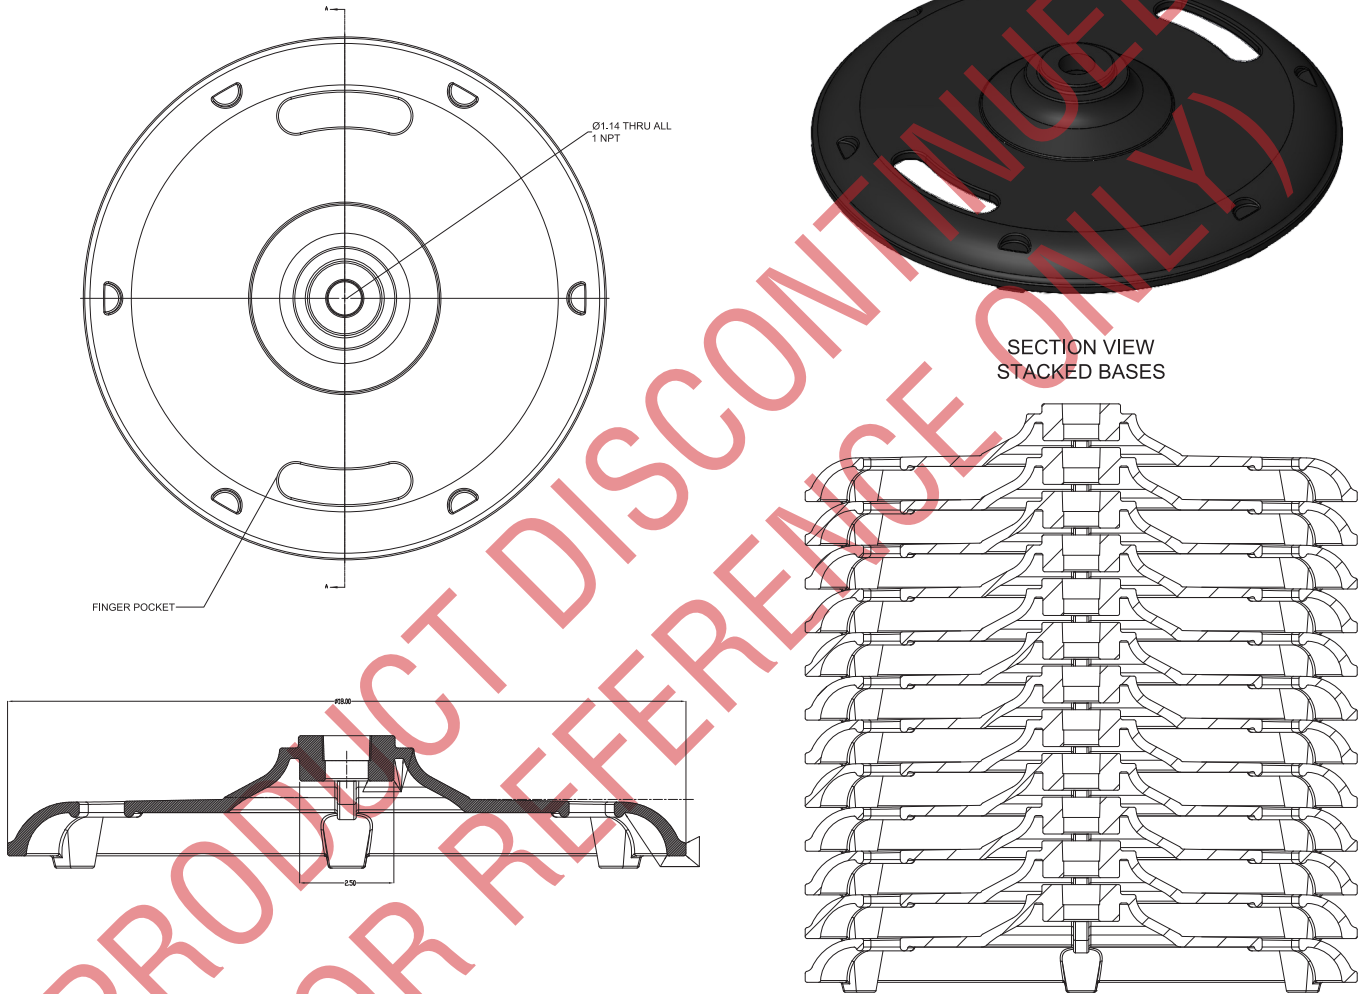

B-18 - 25 Lb. Cast Iron Base

This is an Altman 18" Diameter Cast Iron Base with a 1" diameter threaded pipe fitting to create a variety of stands or supports or used as a weight or counterweight

PRODUCT DISCONTINUED
(FOR REFERENCE ONLY)

**Recommended replacement base is
the B-3-CB (3-Legged Base with Casters)**