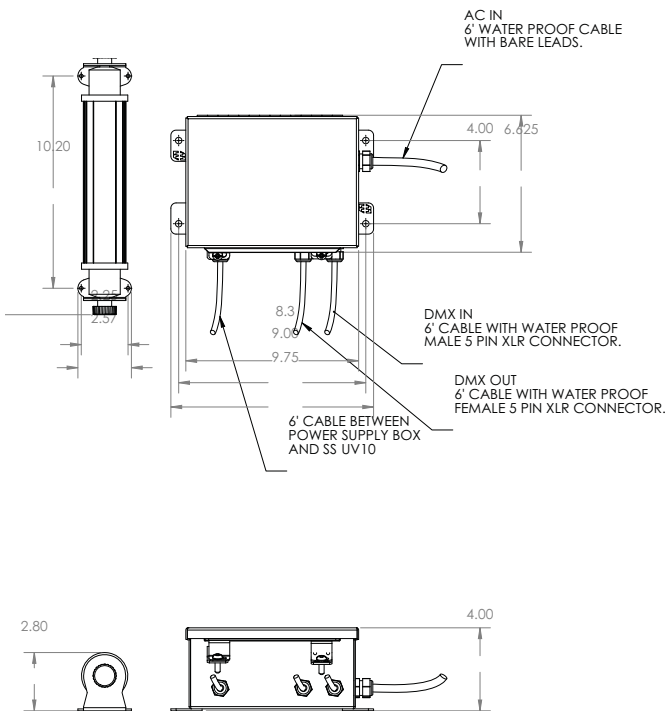

SS-UV10

WASH LIGHTING

SS-UV10

The Spectra UV10 is a 10 Watt UV luminaire utilizing high performance, long life UV-A emitters. The Spectra UV10 is designed with three LED cells on a single DMX channel for intensity control. The LED cell can be attached and focused and the yoke allows for vertical or horizontal alignment.

An on board multi-voltage power supply allows for direct power and data connection as well as feed through capabilities. The Spectra UV10 is compatible with both DMX and RDM protocols and comes complete with a library of pre-programmed fades and strobos as well as manual intensity control. Shows and addressing are accessed via the push button display

10 WATT SS-UV-10 Features

- High performance, long life UV-A emitters
- Less visible light than traditional blacklights using 365nm UV-A LEDs
- Interchangeable yoke position for vertical or horizontal alignment of the LED cells
- Feed through power and data capabilities
- Selectable 8 and 16 bit personalities
- On-board multi-voltage power supply 100-240VAC 50/60Hz.
- DMX and RDM compatible
- Push button programming
- 6 lbs.
- ETL & cETL listed
- Made in the USA