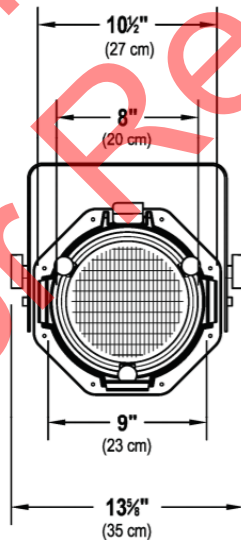

NOTE:

A maximum recommended spacing is 4-foot on center, 2 to 4-foot back from lighted area. For a brighter, more saturated effect, Spectra Cyc UV 50 fixtures can be set closer together and to the lighted area.

Ordering Information

SS-PAR100-(LED Array)-(Body Color)

- **Model:** SSPAR100, Spectra Par 100
- **LED Arrays:** RGBA, RGBW, 3K White (3K), 6K White (6K), Tunable White (3K6K) or Custom (C)*
- **Body Color:** Black (B) or White (W) or Custom (C)**

Notes:

* Consult factory for custom LED array. The RGBW version utilizes 3K emitters for the white channel. Variants will be considered custom.

** Black (BK) or White (WH) or Custom (CP). Consult factory for custom colors.

Unit is supplied with Set of four lenses (VNSP, NSP, MFL, and WFL - 97-0150) and Safety Cable (SC-36-BK)

Optional Accessories

- **SC-36-BK** 36-inch Safety Cable with Spring Clip
- **SS-SC-40-BK** 40-inch Stainless Steel Safety Cable
- **510** Malleable Iron Pipe Clamp
- **XLR-5-5** 5-foot, 5-Pin XLR Extension Cable
- **XLR-5-10** 10-foot, 5-pin XLR Extension Cable
- **XLR-5-25** 25-foot, 5-pin XLR Extension Cable
- **8-BD-4** Four Leaf Barndoor
- **8-CFB** Black Color Frame 10"x10"
- **8-SN** Black Snoot
- **18-0114** Optional XWFL Lens
- **97-0150** Replacement Set of Four Lenses (VNSP, NSP, MFL, and WFL)

Altman Lighting +1 303 500-7072
1400 East 66th Avenue sales@altmanlighting.com
Denver, CO 80229 USA support@altmanlighting.com

All specifications, descriptions, information, design, etc. contained in this document are subject to change without prior notice. All rights reserved.
9 June 2020 © 2020 Altman Stage Lighting, Inc.