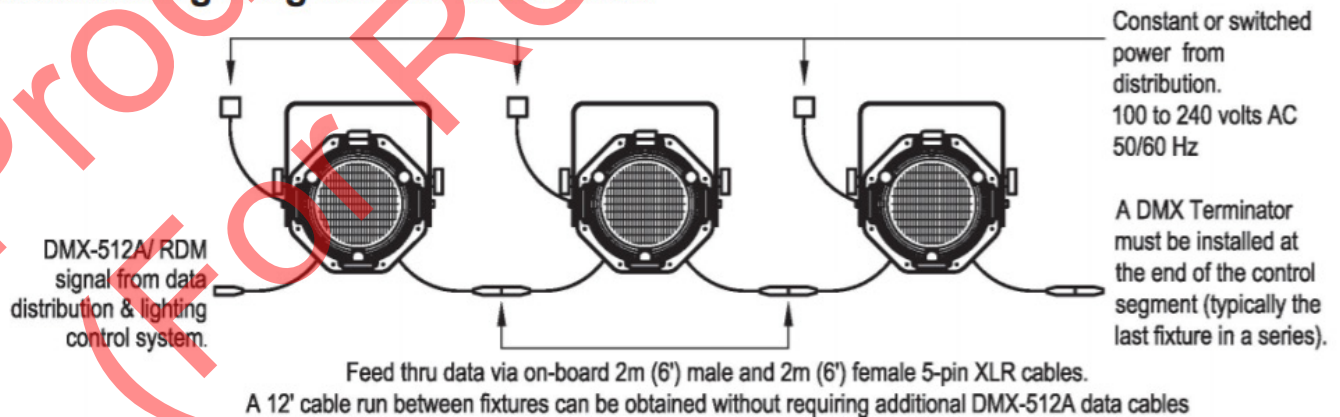

Basic Wiring Diagram for SSPAR100