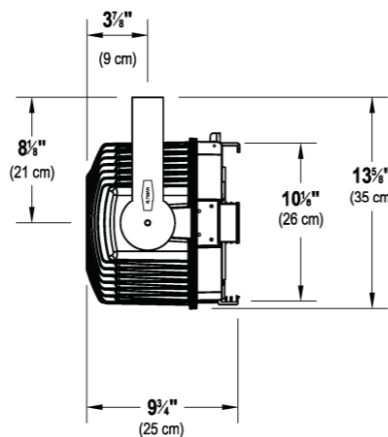

NSP (Narrow Spot) Lens				
Throw Distance (d)	10' 3.0m	15' 4.6m	20' 6.1m	25' 7.6m
Beam Size (H x V)	2.2' x 2.2' 0.7m x 0.7m	3.3' x 3.3' 1.0m x 1.0m	4.4' x 4.4' 1.3m x 1.3m	5.5' x 5.5' 1.7m x 1.7m
Illuminance (fc)	364	162	91	58
Illuminance (lux)	3,917	1,741	979	627

MFL (Medium Flood) Lens				
Throw Distance (d)	10' 3.0m	15' 4.6m	20' 6.1m	25' 7.6m
Beam Size (H x V)	3.27' x 2.5' 1.1m x 0.7m	5.6' x 3.7' 1.7m x 1.1m	7.4' x 4.9' 2.3m x 1.5m	9.3' x 6.1' 2.8m x 1.9m
Illuminance (fc)	181	80	45	29
Illuminance (lux)	1,948	866	487	312

WFL (Wide Flood) Lens				
Throw Distance (d)	10' 3.0m	15' 4.6 m	20' 6.1 m	25' 7.6m
Beam Size (H x V)	7.0' x 3.5' 2.1m x 1.1m	10.5' x 5.3' 3.2m x 1.6m	14.0' x 7.1' 4.3m x 2.1m	17.5' x 8.8' 5.3m x 2.7m
Illuminance (fc)	88	39	22	14
Illuminance (lux)	947	421	237	152

Unit is supplied with Set of four lenses (VNSP, NSP, MFL, and WFL - 97-0150) and Safety Cable (SC-36-BK)

Optional Accessories

- SC-36-BK** 36-inch Safety Cable with Spring Clip
- SS-SC-40-BK** 40-inch Stainless Steel Safety Cable
- 510** Malleable Iron Pipe Clamp
- XLR-5-5** 5-foot, 5-Pin XLR Extension Cable
- XLR-5-10** 10-foot, 5-pin XLR Extension Cable
- XLR-5-25** 25-foot, 5-pin XLR Extension Cable
- 8-BD-4** Four Leaf Barndoor
- 8-CFB** Black Color Frame 10"x10"
- 8-SN** Black Snoot
- 18-0114** Optional XWFL Lens
- 97-0150** Replacement Set of Four Lenses (VNSP, NSP, MFL, and WFL)