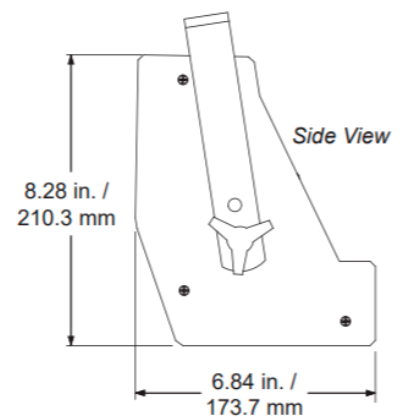

Spectra Cyc UV 50

Product Features:

- Uses 365nm UV LEDs
- Asymmetrical reflector designed for broad, even distribution
- On-board multi-voltage power supply 100-240VAC.
- Feed through power and data capabilities using PowerCON and 5-pin XLR connectors.
- Compatible with DMX and RDM protocols
- Push button addressing
- Preprogrammed modes for standalone intensity settings, timed intensity fades, and strobes
- Includes dual “kick stand” style yoke
- Weight: 7 lbs. / 3.2 kg (approximate)
- Convection cooled, no fans
- cETLus listed for indoor use and CE marked
- Made in the USA