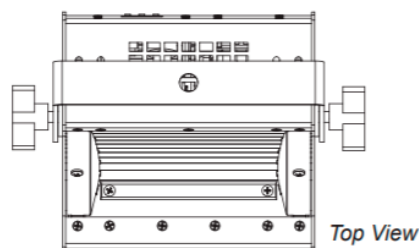

Designed for use on 4-foot centers, individual units can be placed side by side for greater saturation of light. The Spectra Cyc UV 50 is compatible with both DMX and RDM protocols, and comes complete with a library of pre-programmed single colors to various color mixes. Units are made for floor, sky-cyc applications, or track mount applications.

Spectra Cyc UV 50

Product Features:

- Uses 365nm UV LEDs
- Asymmetrical reflector designed for broad, even distribution
- On-board multi-voltage power supply 100-240VAC.
- Feed through power and data capabilities using PowerCON and 5-pin XLR connectors.
- Compatible with DMX and RDM protocols
- Push button addressing
- Preprogrammed modes for standalone intensity settings, timed intensity fades, and strobes
- Includes dual “kick stand” style yoke
- Weight: 7 lbs. / 3.2 kg (approximate)
- Convection cooled, no fans
- cETLus listed for indoor use and CE marked
- Made in the USA