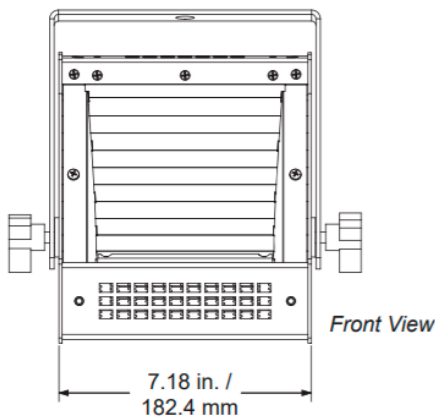

Designed for use on 4-foot centers, individual units can be placed side by side for greater saturation of light. The Spectra Cyc UV 50 is compatible with both DMX and RDM protocols, and comes complete with a library of pre-programmed single colors to various color mixes. Units are made for floor, sky-cyc applications, or track mount applications.

Spectra Cyc UV 50

Product Features:

- Uses 365nm UV LEDs
- Asymmetrical reflector designed for broad, even distribution
- On-board multi-voltage power supply 100-240VAC.
- Feed through power and data capabilities using PowerCON and 5-pin XLR connectors.
- Compatible with DMX and RDM protocols
- Push button addressing
- Preprogrammed modes for standalone intensity settings, timed intensity fades, and strobes
- Includes dual “kick stand” style yoke
- Weight: 7 lbs. / 3.2 kg (approximate)
- Convection cooled, no fans
- cETLus listed for indoor use and CE marked
- Made in the USA